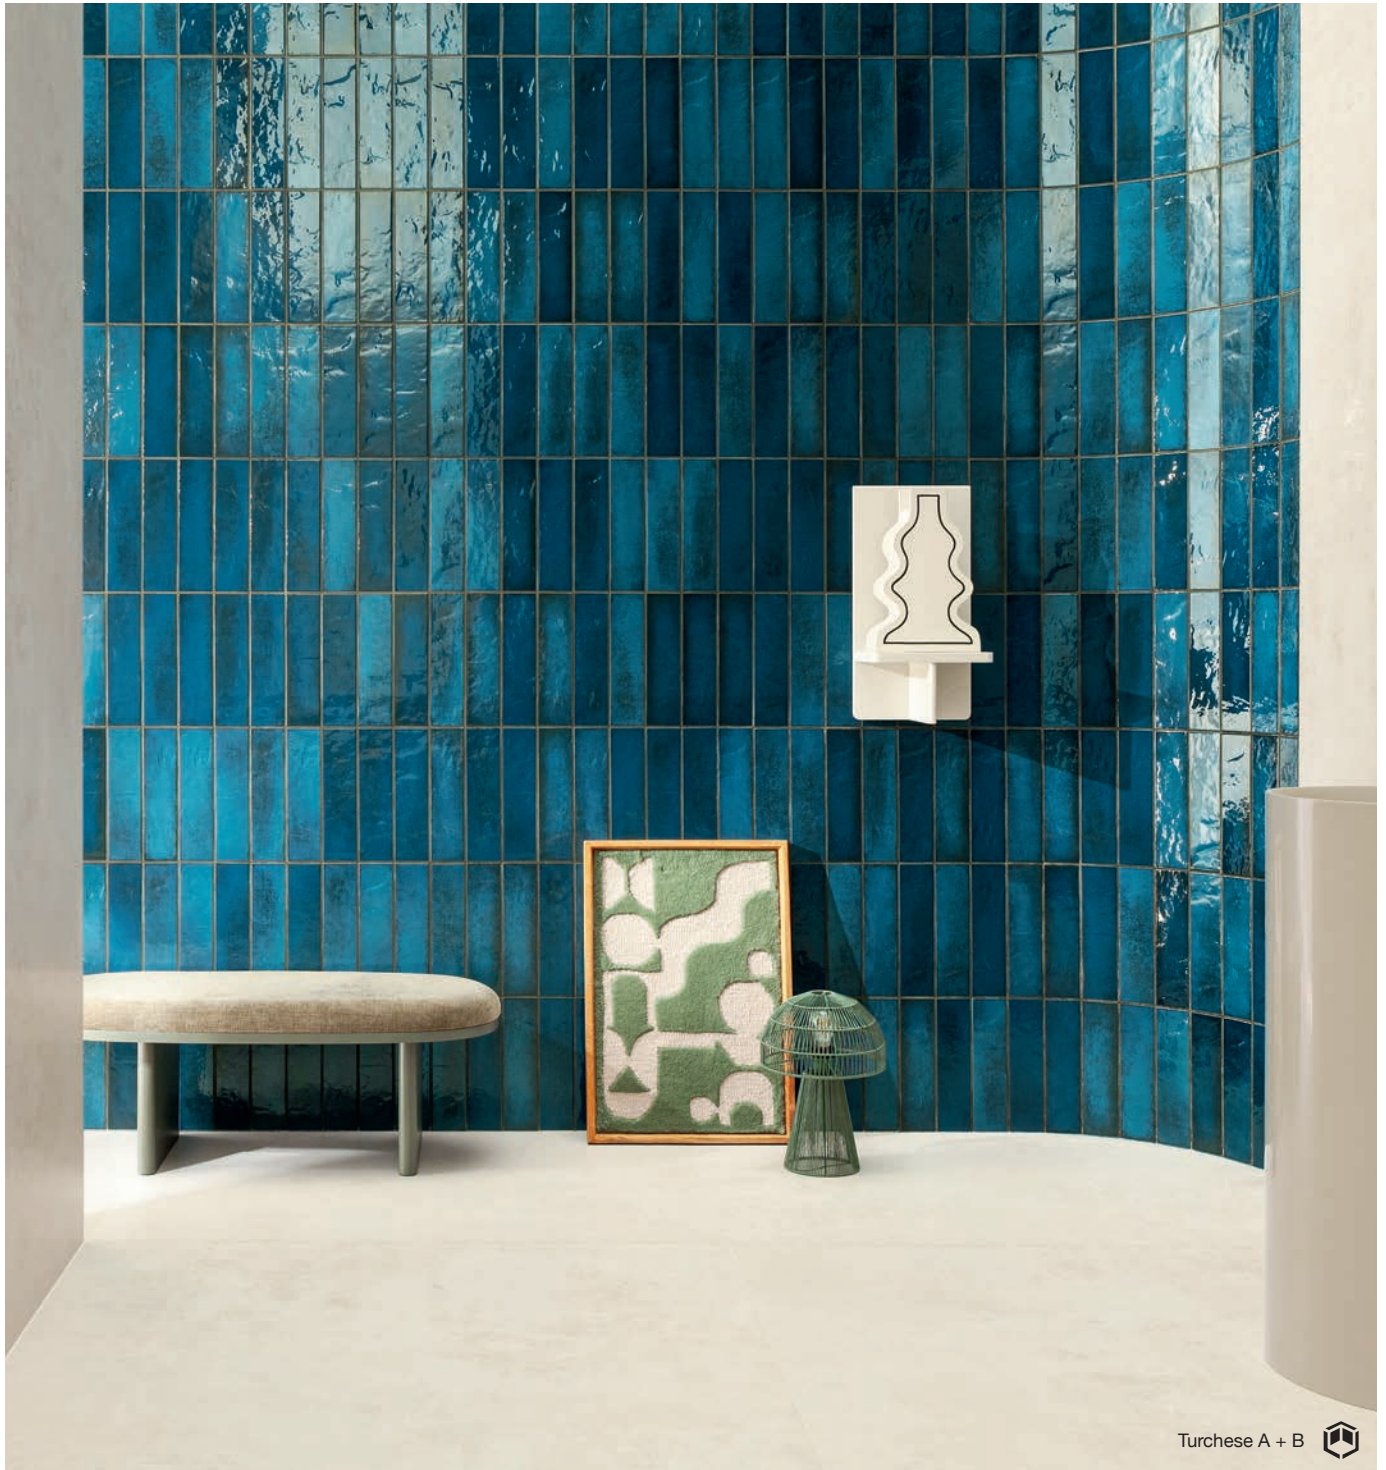

Masovia
Turchese A Polished
7.8 x 29.8 cm
Non-Rectified
Shade Variance: V2

1 cm

AED M²
150.00

BDT-1320029800781037

Masovia
Turchese B Polished
7.8 x 29.8 cm
Non-Rectified
Shade Variance: V2

1 cm

AED M²

150.00

BDT-1320029800781040

Turchese A + B

For more technical information see page 130