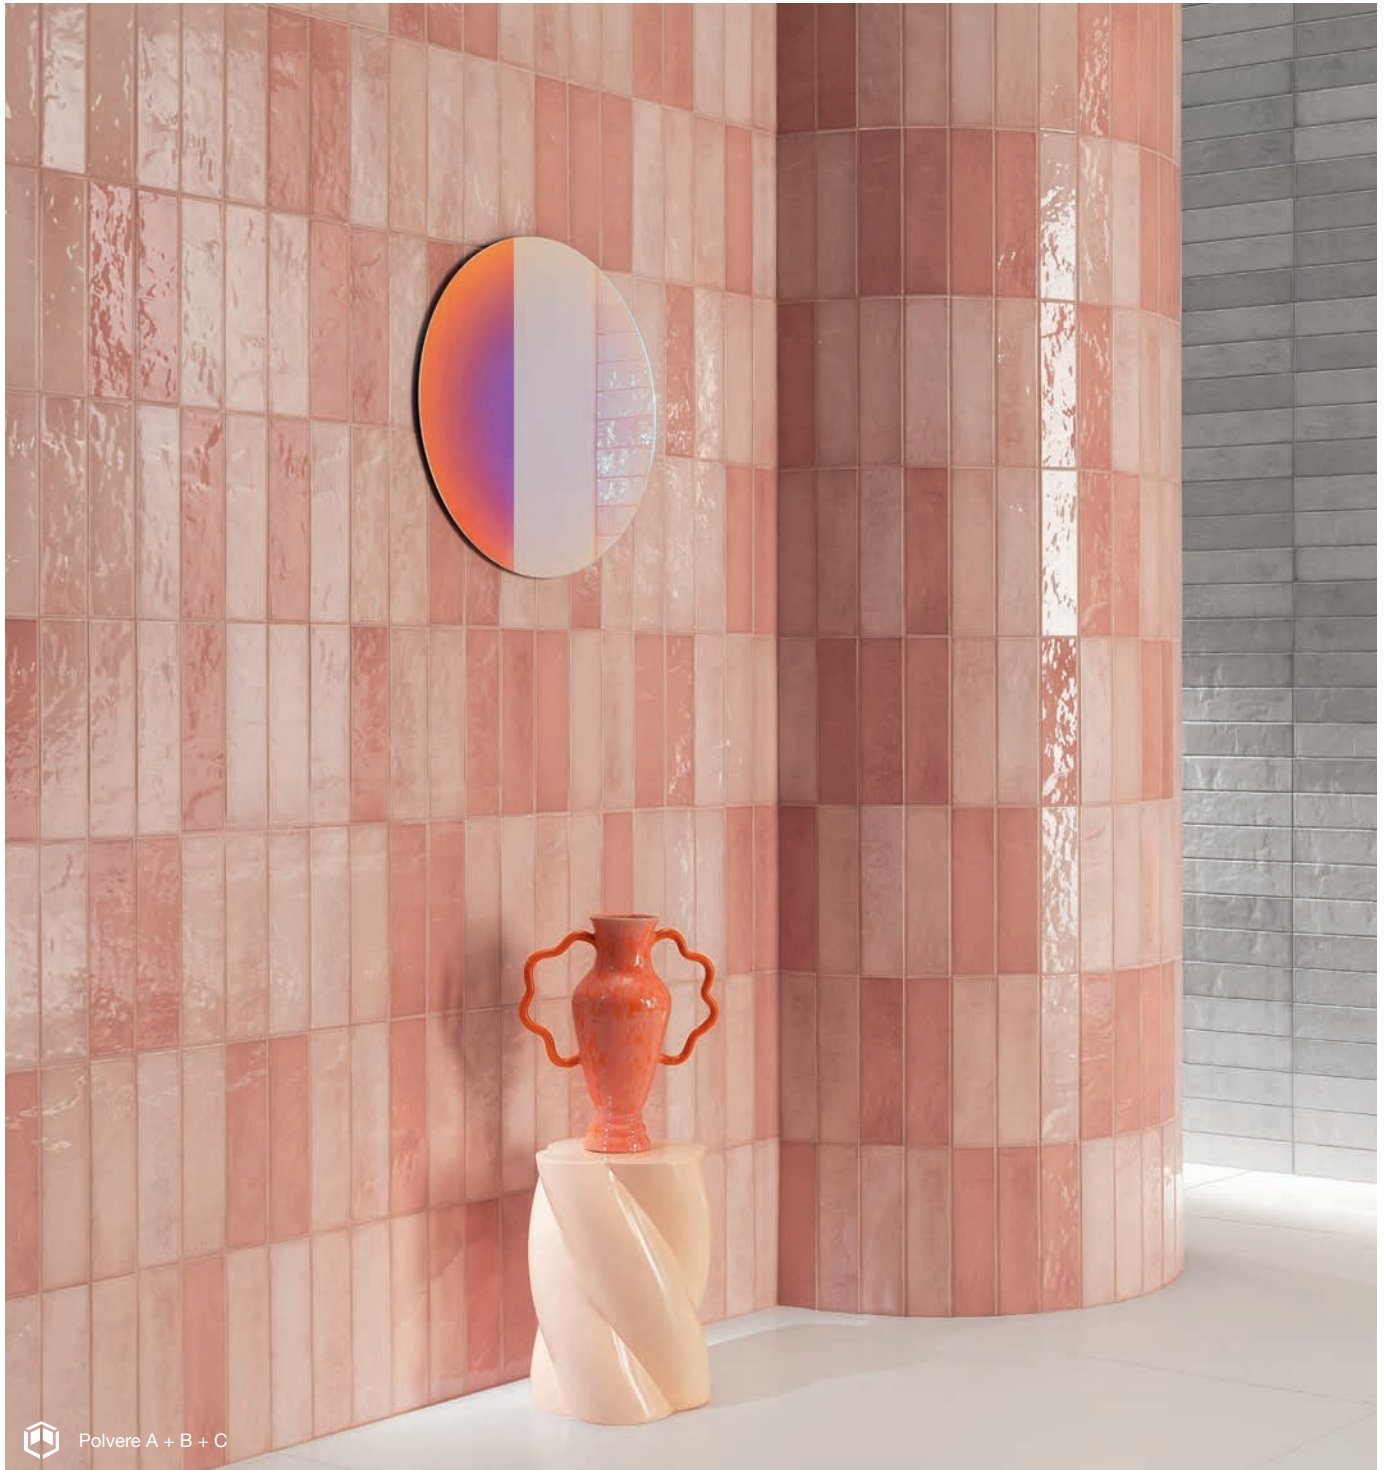

RECTANGLE

Masovia
Polvere A Polished
7.8 x 29.8 cm
Non-Rectified
Shade Variance: V2

1 cm

AED M²
150.00

BDT-1320029800781049

Masovia
Polvere B Polished
7.8 x 29.8 cm
Non-Rectified
Shade Variance: V2

1 cm

AED M²
150.00

BDT-1320029800781052

Masovia
Polvere C Polished
7.8 x 29.8 cm
Non-Rectified
Shade Variance: V2

1 cm

AED M²
150.00

BDT-1320029800781085

Polvere A + B + C

Indoor Use Wall Use

For more technical information see page 130