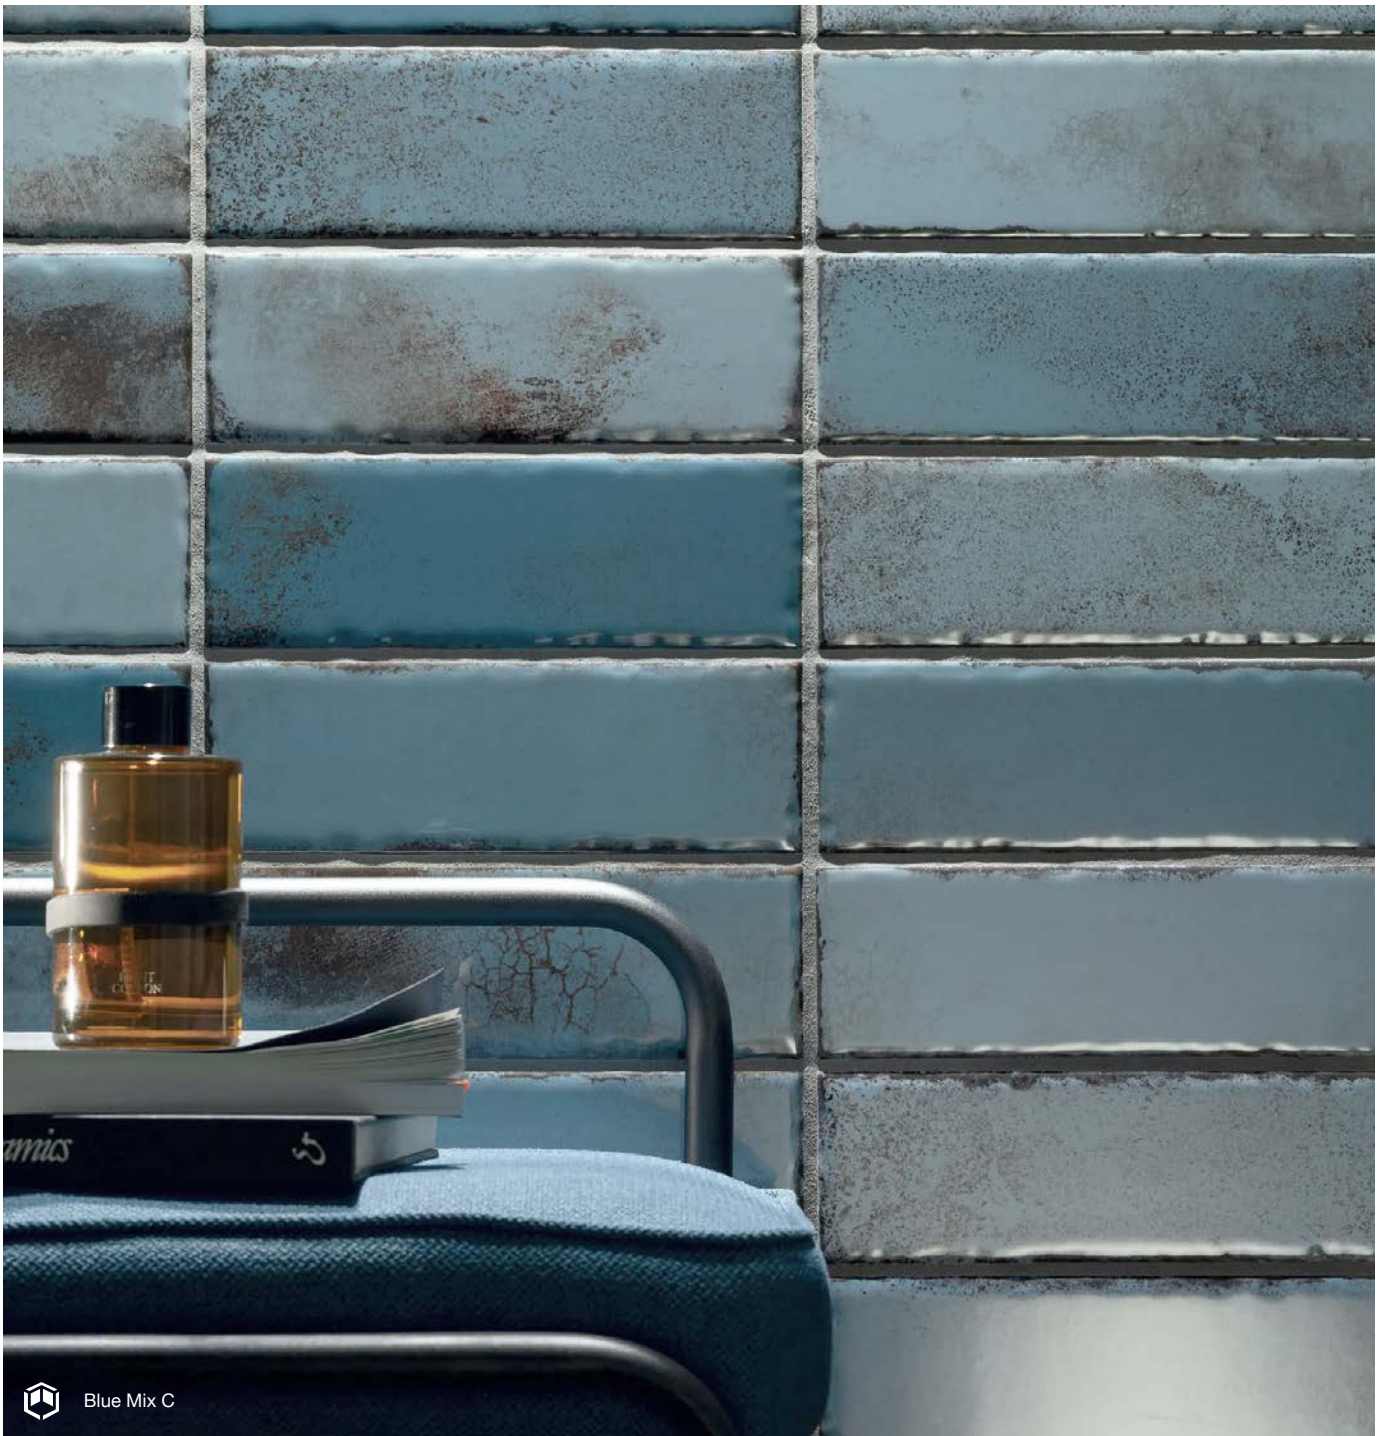

RECTANGLE

Curio
Blue Mix C Polished
7.8 x 23.7 cm
Non-Rectified
Shade Variance: V3

0.9 cm

AED M²
150.00

BDT-I254023700781013

Curio
Green Mix C Polished
7.8 x 23.7 cm
Non-Rectified
Shade Variance: V3

0.9 cm

AED M²

150.00

BDT-I254023700781019

Blue Mix C

Indoor Use Wall Use

For more technical information see page 130