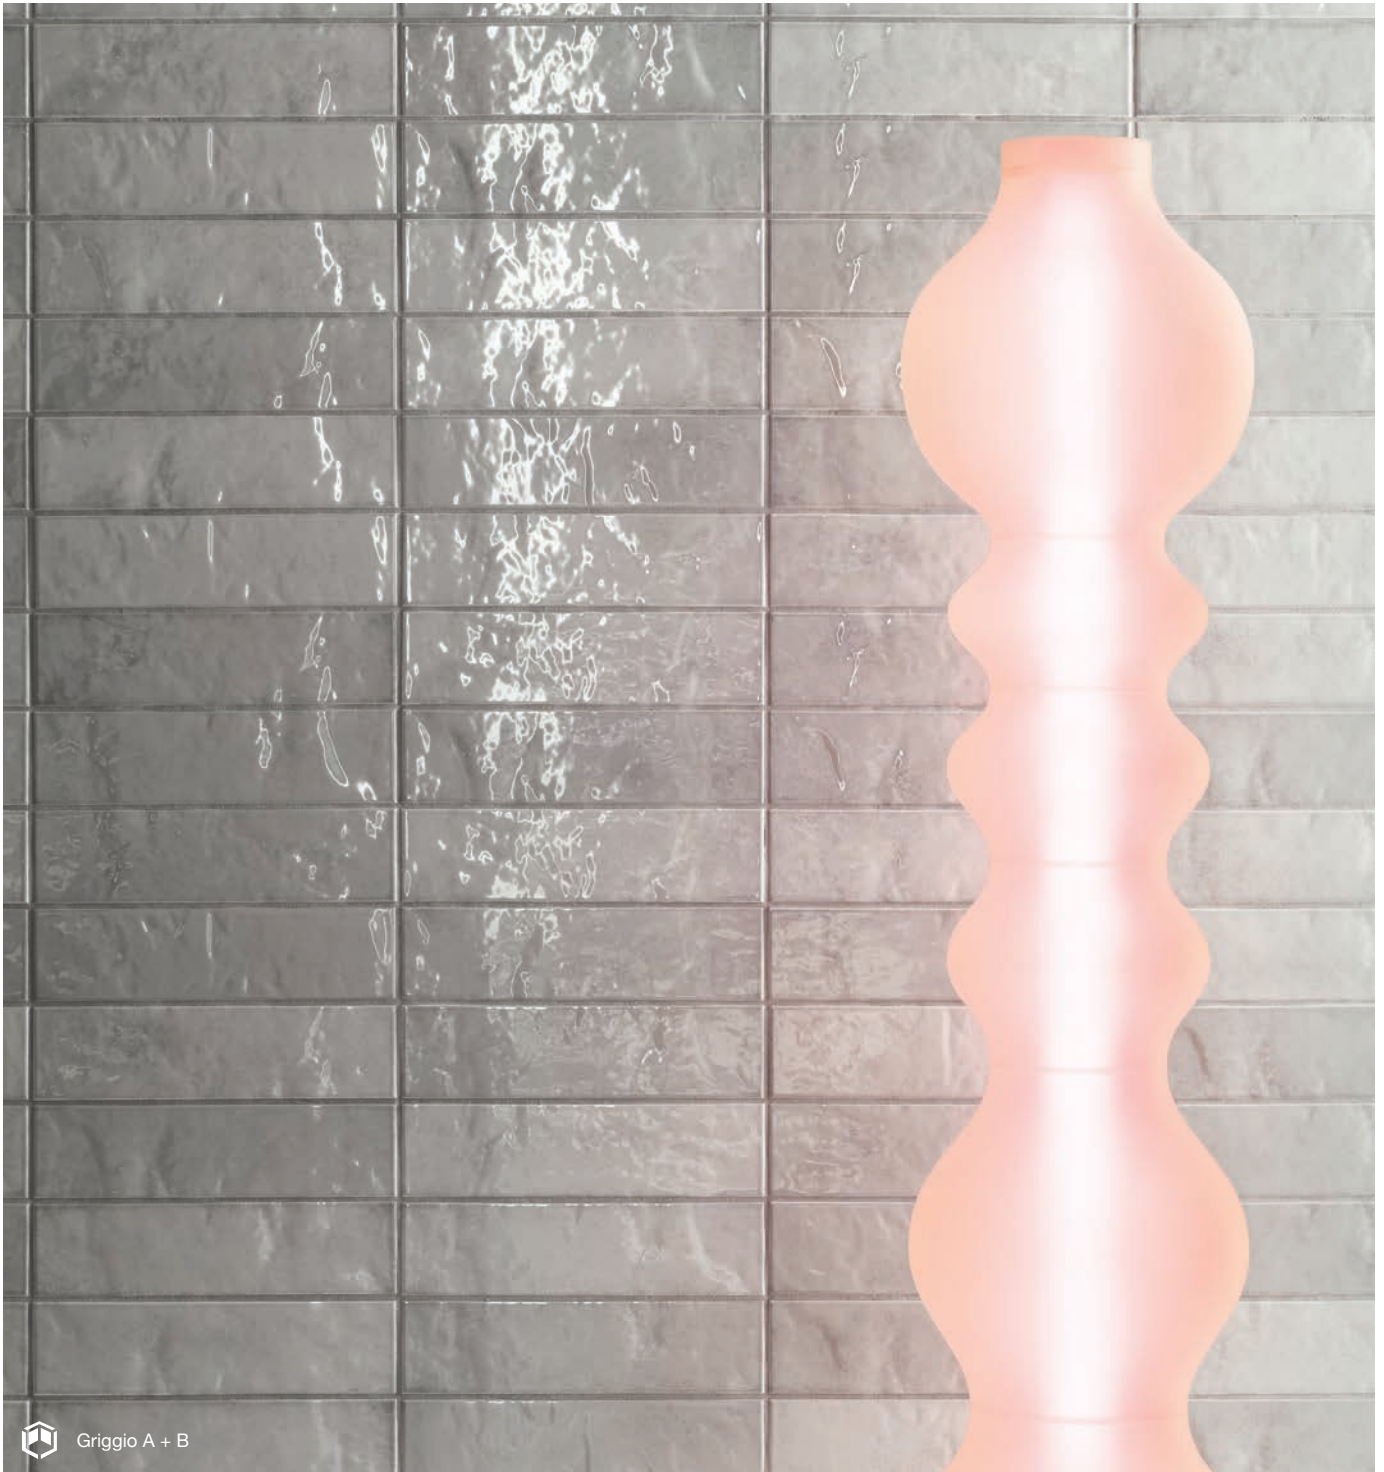

RECTANGLE

Masovia
Griggio A Polished
7.8 x 29.8 cm
Non-Rectified
Shade Variance: V2

1 cm

AED M²
150.00

BDT-1320029800781055

Masovia
Griggio B Polished
7.8 x 29.8 cm
Non-Rectified
Shade Variance: V2

1 cm

AED M²
150.00

BDT-1320029800781058

Griggio A + B

Indoor Use Wall Use

For more technical information see page 130