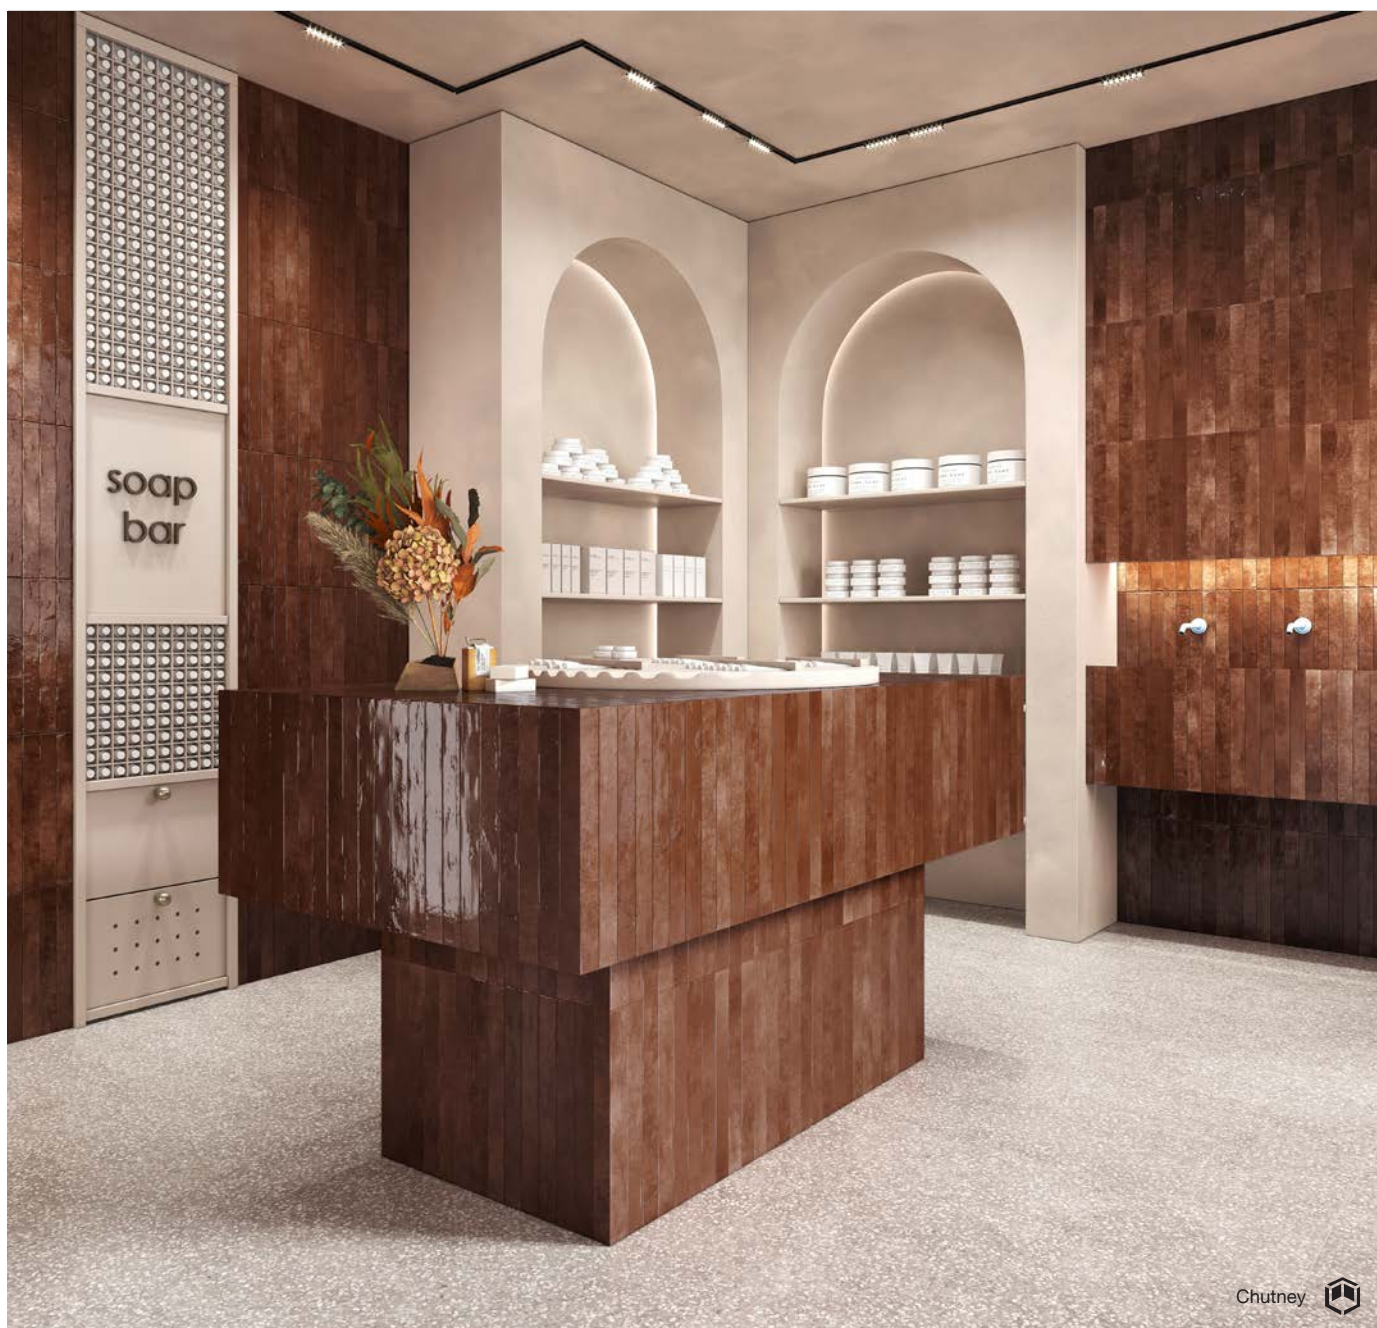

 0.95 cm

SAR-SASF0745G

AED M²
260.00

Chutney 

For more technical information see page 130

RECTANGLE

Glim
Ghiaccio Polished
6 x 24 cm
Non-Rectified
Shade Variance: V3

0.85 cm