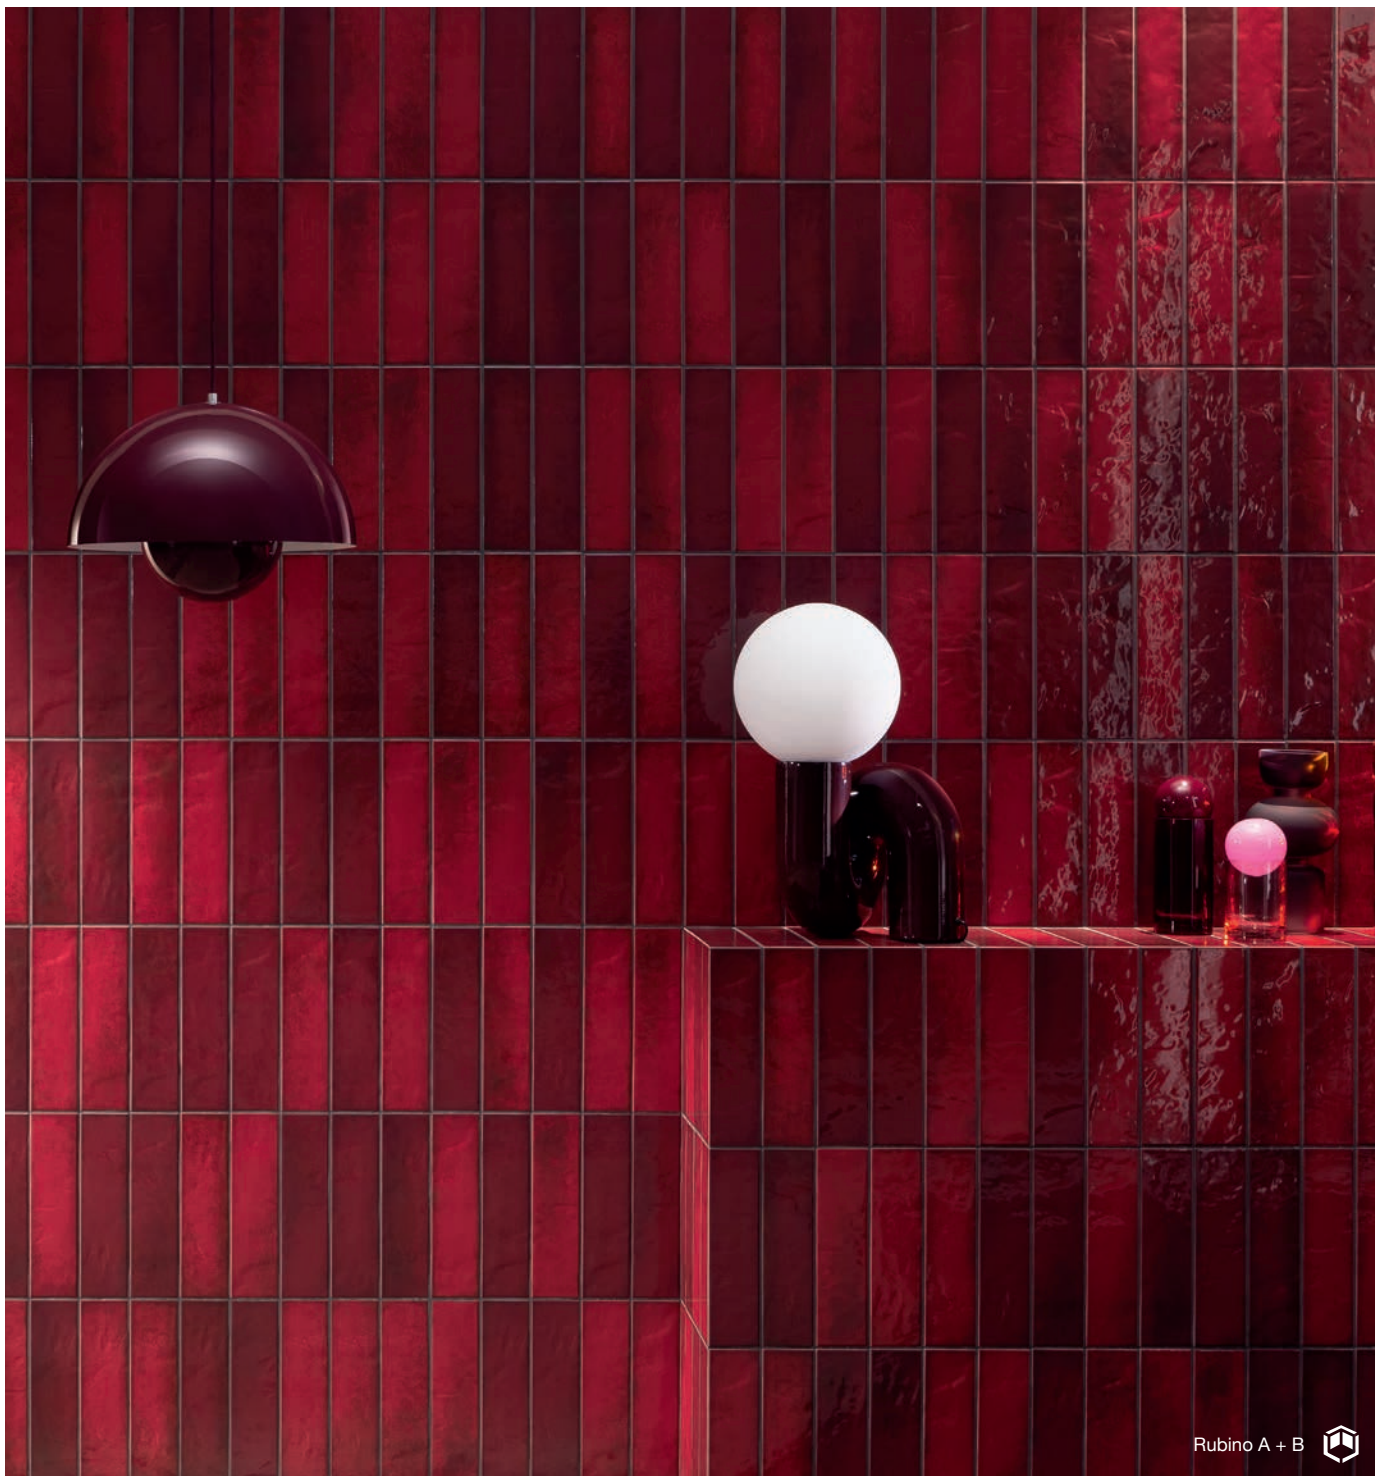

AED M²
150.00

BDT-1320029800781013

Masovia
 Rubino B Polished
 7.8 x 29.8 cm
Non-Rectified
 Shade Variance: V2

 1 cm

AED M²

150.00

BDT-1320029800781016

Rubino A + B 