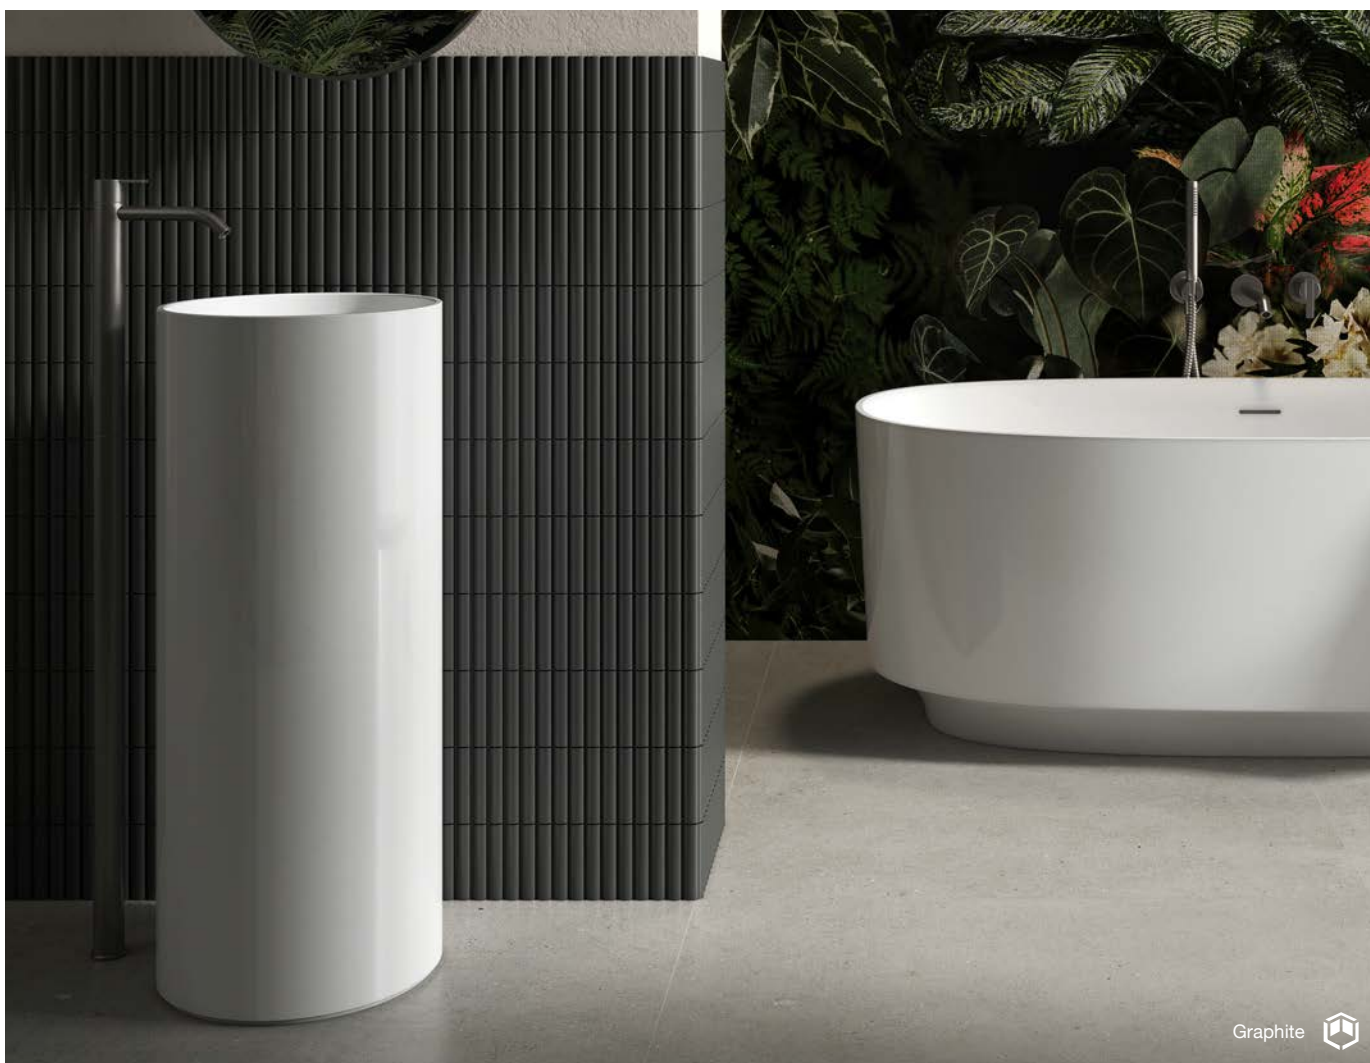

Graphite

For more technical information see page 130

SANIPEXGROUP

Indoor Use Wall Use

All Prices Include VAT | 11

RECTANGLE

Abacus
Flat Charcoal Polished
7.5 x 30 cm
Non-Rectified
Shade Variance: VI

 0.7 cm