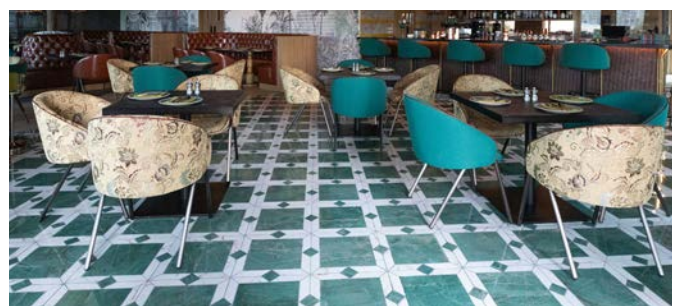

Our Slab Fabrication Facility contains state of the art equipment including three, 5 Axis water jet cutting machines, a skirting and profiling machine and several multi-blade cutting devices.

Additionally, it houses a full-service technical laboratory, installation workshop, research & development center for bathrooms and a dedicated customer showroom for manufactured slab products. Without a doubt, it is a unique facility in the market and takes the company’s capabilities and potential future opportunities to an exciting new level.

The facility will allow SANIPEX GROUP to accelerate the development of its slab product portfolio, offering new finishes, product types, categories and styles along with the ability to design and engineer customized solutions. In addition, SANIPEX will be able to offer a variety of value-added cutting services for tiles such as skirting, grooving, profiling and resizing.