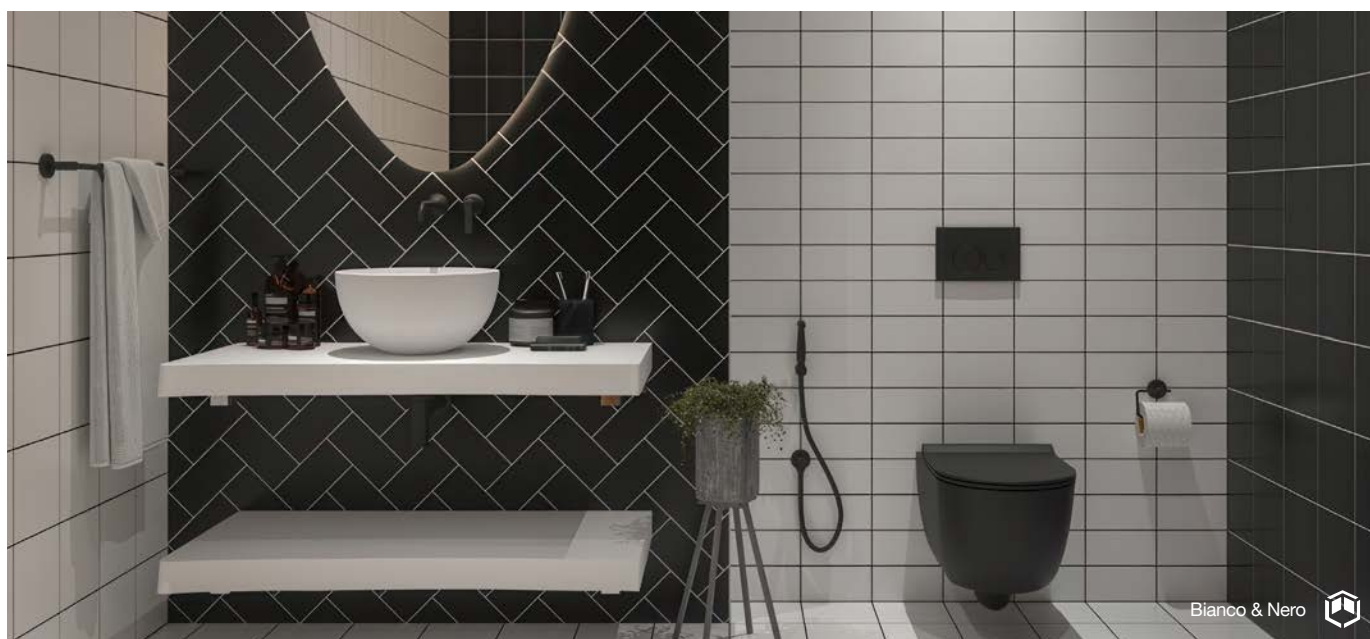

Liso Wall
Bianco Matt
10 x 20 cm
Non-Rectified
Shade Variance: VI

0.68 cm

BDT-001.I-10X20-BI

AED M²
120.00

Liso Wall
Bianco Polished
10 x 20 cm
Non-Rectified
Shade Variance: VI

0.68 cm

BDT-001-10X20-BI

AED M²
120.00

Liso Wall
Nero Matt
10 x 20 cm
Non-Rectified
Shade Variance: VI

0.68 cm

BDT-212.I-10X20-NE

AED M²
170.00

Liso Wall
Nero Polished
10 x 20 cm
Non-Rectified
Shade Variance: VI

0.68 cm

BDT-212-10X20-NE

AED M²
170.00

Liso Wall
Azul Marinho Matt
10 x 20 cm
Non-Rectified
Shade Variance: VI

0.68 cm

BDT-625.I-10X20-AZ

AED M²
170.00

Liso Wall
Amaredo Torrado Polished
10 x 20 cm
Non-Rectified
Shade Variance: VI

0.68 cm

BDT-020-10X20-AM

AED M²
185.00

Bianco & Nero

For more technical information see page 130

Indoor Use Wall Use