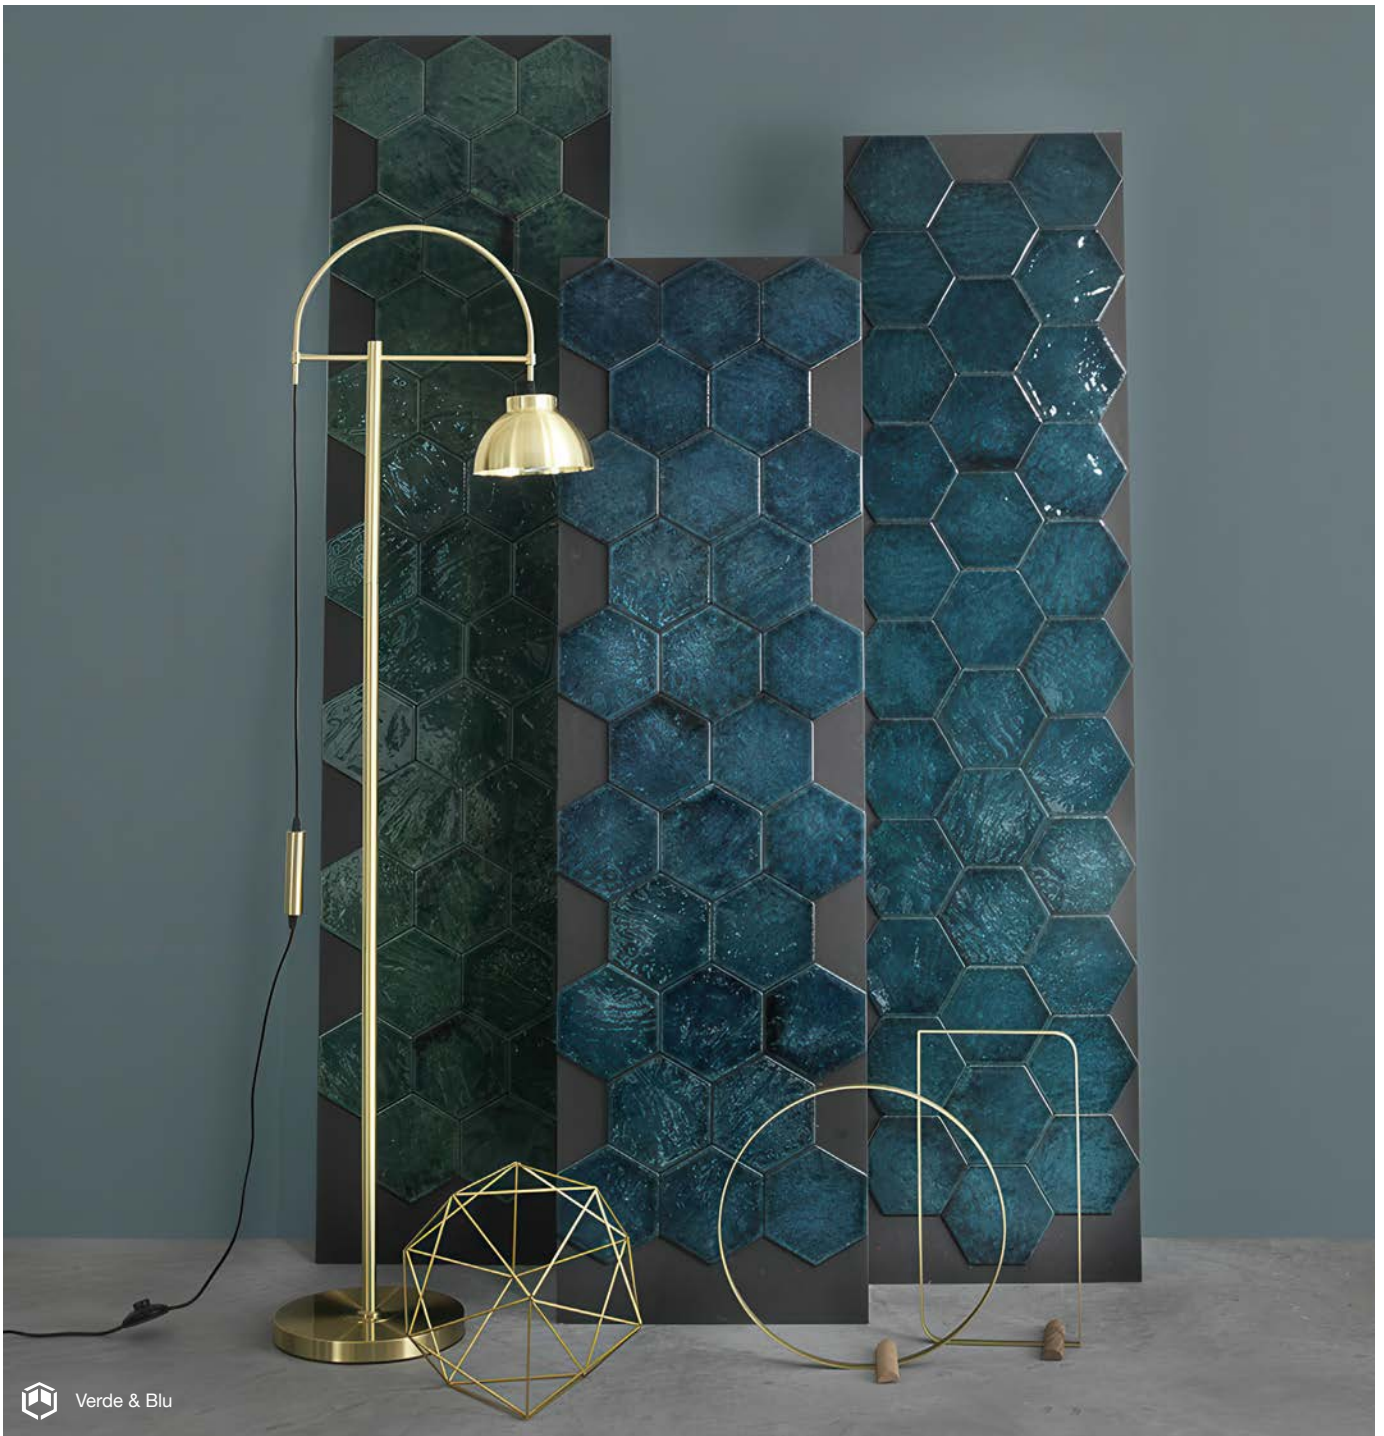

TRT-TTHXW06G

AED M²
245.00

Ocean Wave

For more technical information see page 130

SANIPEXGROUP

All Prices Include VAT | 83

HEXAGON

Esamarine
Verde Polished
16.2 x 18.5 cm
Non-Rectified
Shade Variance: V2

0.85 cm

TON-ESA17VE

AED M²
390.00

Esamarine
Blu Polished
16.2 x 18.5 cm
Non-Rectified
Shade Variance: V2

0.85 cm

TON-ESA17BL-18

AED M²
390.00

 Verde & Blu

 Indoor Use  Wall Use

For more technical information see page 130

Miami
Hexagon White Rope Matt
24 x 27.7 cm
Non-Rectified
Slip Resistance: R10
Shade Variance: V3

 1 cm

CIR-1063330

AED M²
220.00

Miami
Hexagon Red Clay Matt
24 x 27.7 cm
Non-Rectified
Slip Resistance: R10
Shade Variance: V3