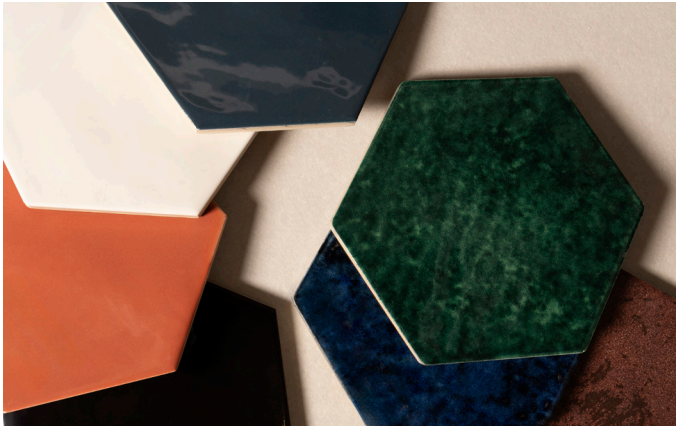

Ceramic Specifications

- Indoor
- Wall
- Water Absorption 5 - 10%
- Softer and easier to cut

Porcelain Specifications

- Indoor & Outdoor
- Wall & Floor
- Water Absorption 0.1 - 0.5%
- Strong and impervious