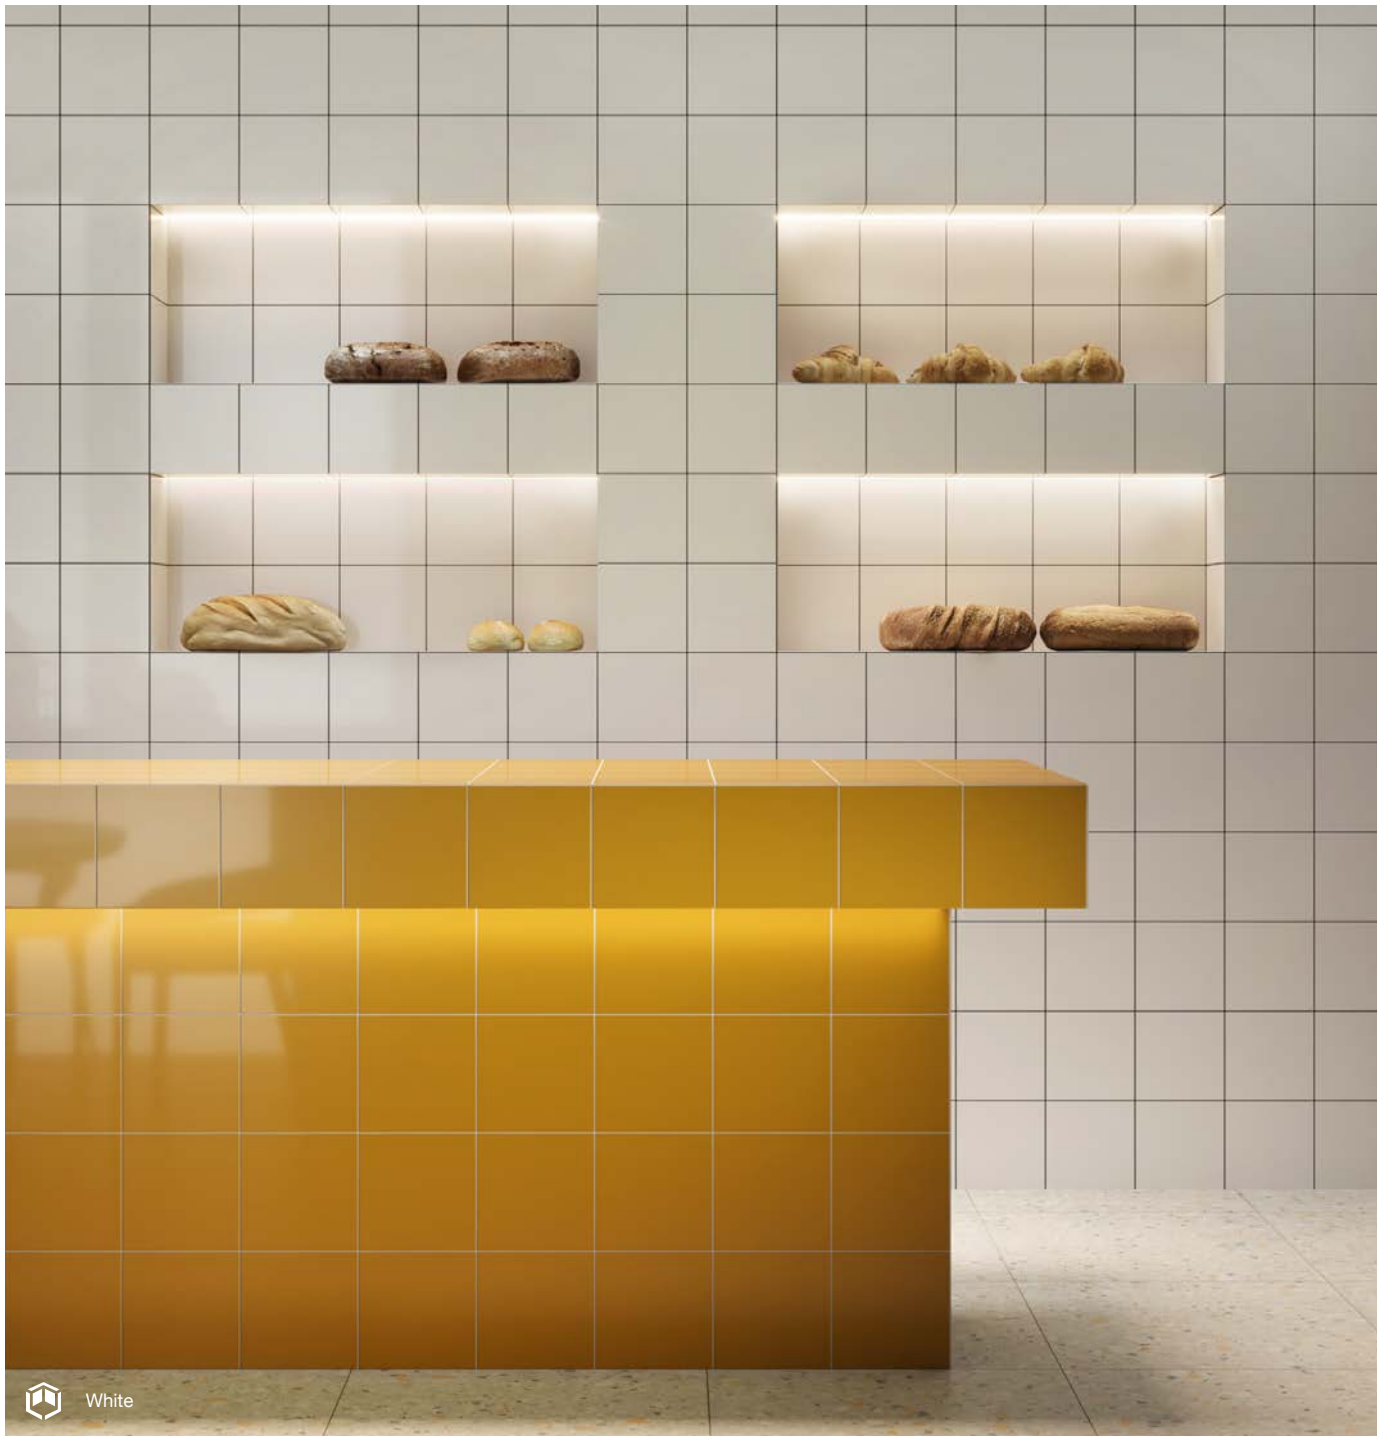

0.65 cm

AED M²
85.00

BDT-II36020002001088

Pastel
White Polished
20 x 20 cm
Non-Rectified
Shade Variance: VI

0.65 cm

AED M²
85.00

BDT-I002020002001070

White