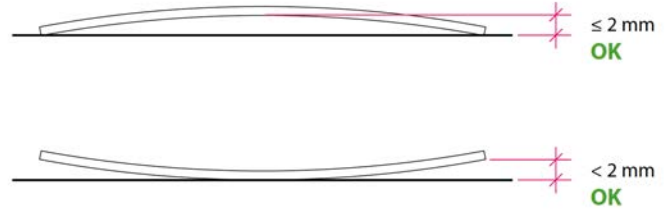

Levelling

An explanation on assessing surface flatness, checking flatness cannot be done with the tiles in vertical, inclined or cantilevered positions, but only as indicated by Standard EN 14411:2016: place a tile on a horizontal, stable surface, then place a straight-edge over the surface of the tile. If the maximum flatness deviation is equal to or less than 2 mm, the material is compliant with the standard. Levelling tools are also recommended to achieve great installation results.