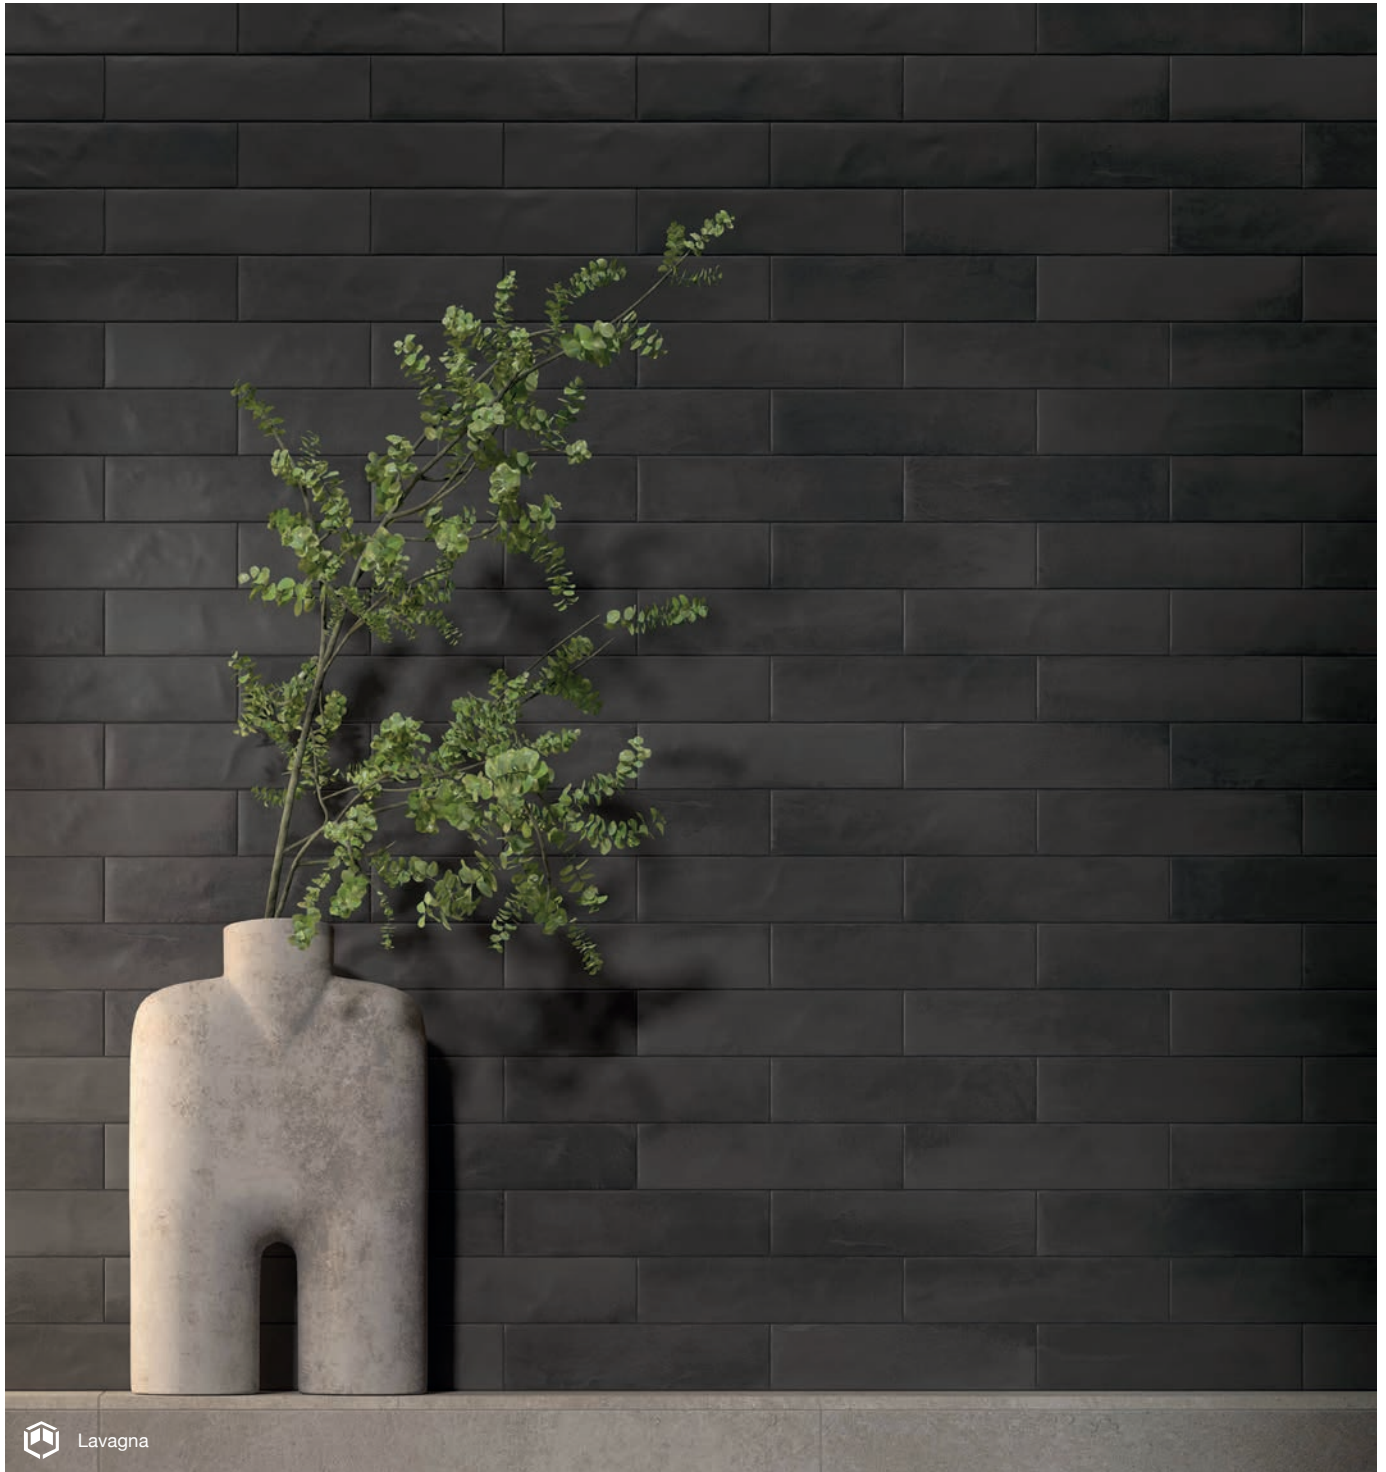

RECTANGLE

Still
Gesso Matt
6 x 24 cm
Non-Rectified
Shade Variance: V2

0.85 cm

FAP-FSX1-6X24-GES

AED M²
245.00

Still
Lavagna Matt
6 x 24 cm
Non-Rectified
Shade Variance: V2

0.85 cm

FAP-FSX2-6X24-LAV

AED M²
245.00

Lavagna

Indoor
& Outdoor Use

Wall
& Floor Use

For more technical information see page 130