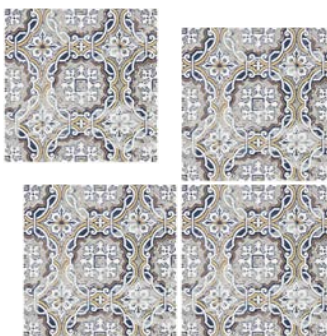

Mystique
Sintra Matt
20.5 x 20.5 cm
Non-Rectified
Shade Variance: V2
Slip Resistance: R10

 1 cm

AED M²
215.00

BDT-MYSDE10

 Indoor & Outdoor Use  Wall & Floor Use

For more technical information see page 130