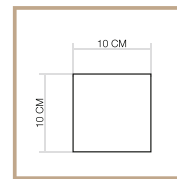

Cut-To-Size