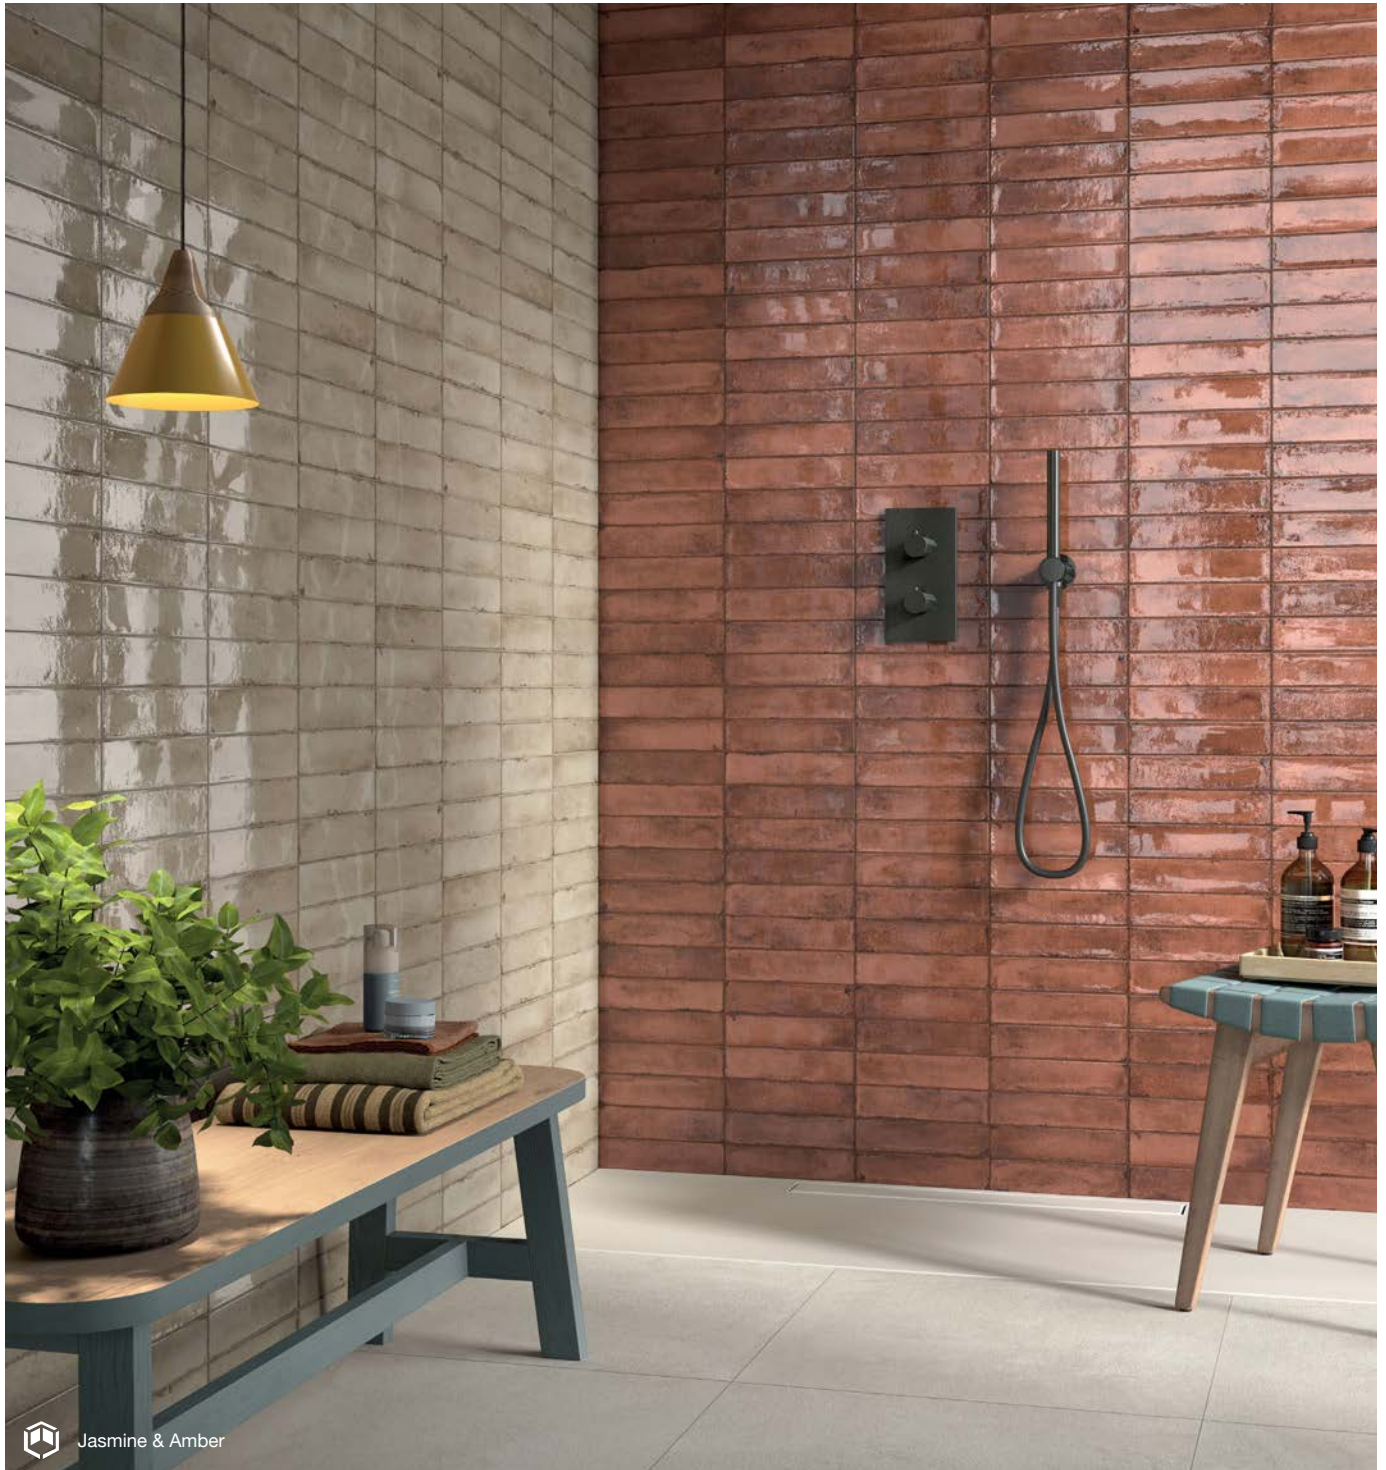

RECTANGLE

Workshop
Jasmine Polished
6 x 24.6 cm
Non-Rectified
Shade Variance: V3

0.85 cm

PAN-PBTWS50

AED M²
190.00

Workshop
Amber Polished
6 x 24.6 cm
Non-Rectified
Shade Variance: V3

0.85 cm

PAN-PBTWS00

AED M²
190.00

Jasmine & Amber

For more technical information see page 130