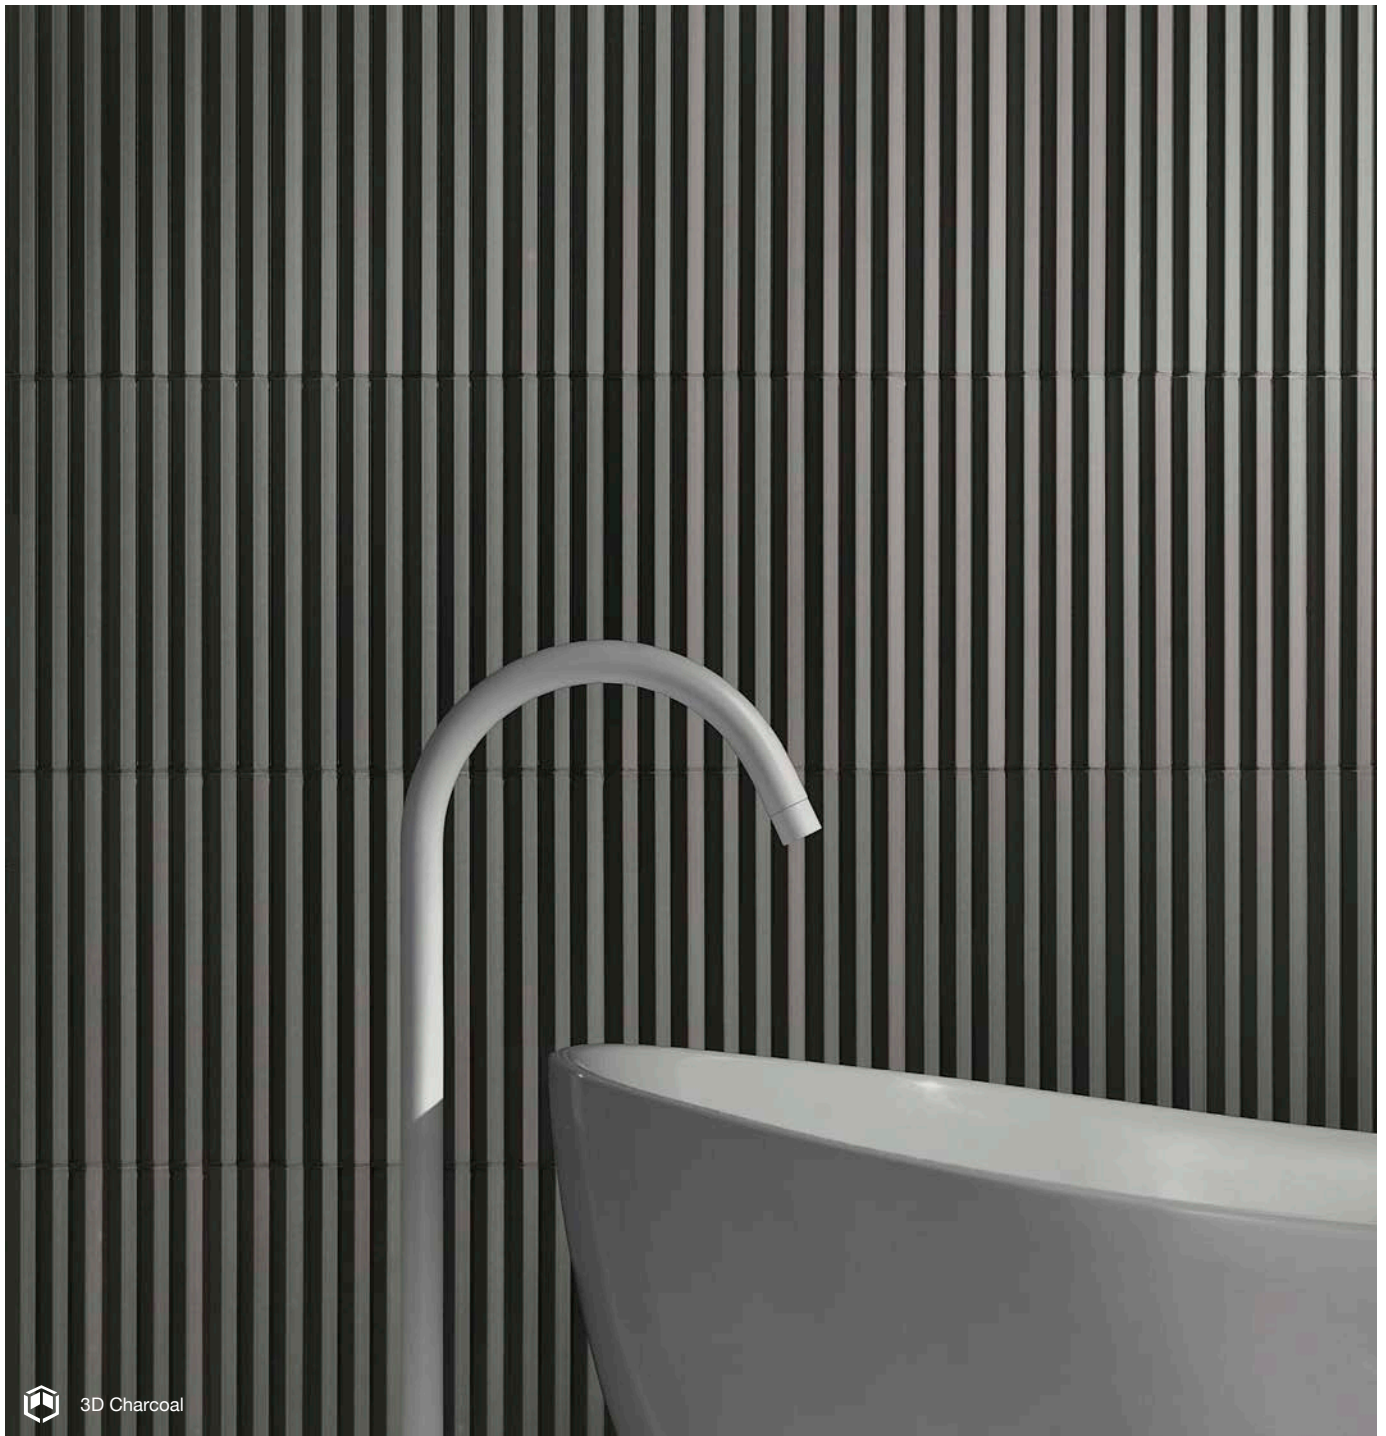

SET-167304

AED M²
345.00

Abacus
3D Charcoal Polished
7.5 x 30 cm
Non-Rectified
Shade Variance: VI

 1.6 cm

SET-167314

AED M²
820.00

 3D Charcoal

 Indoor Use  Wall Use