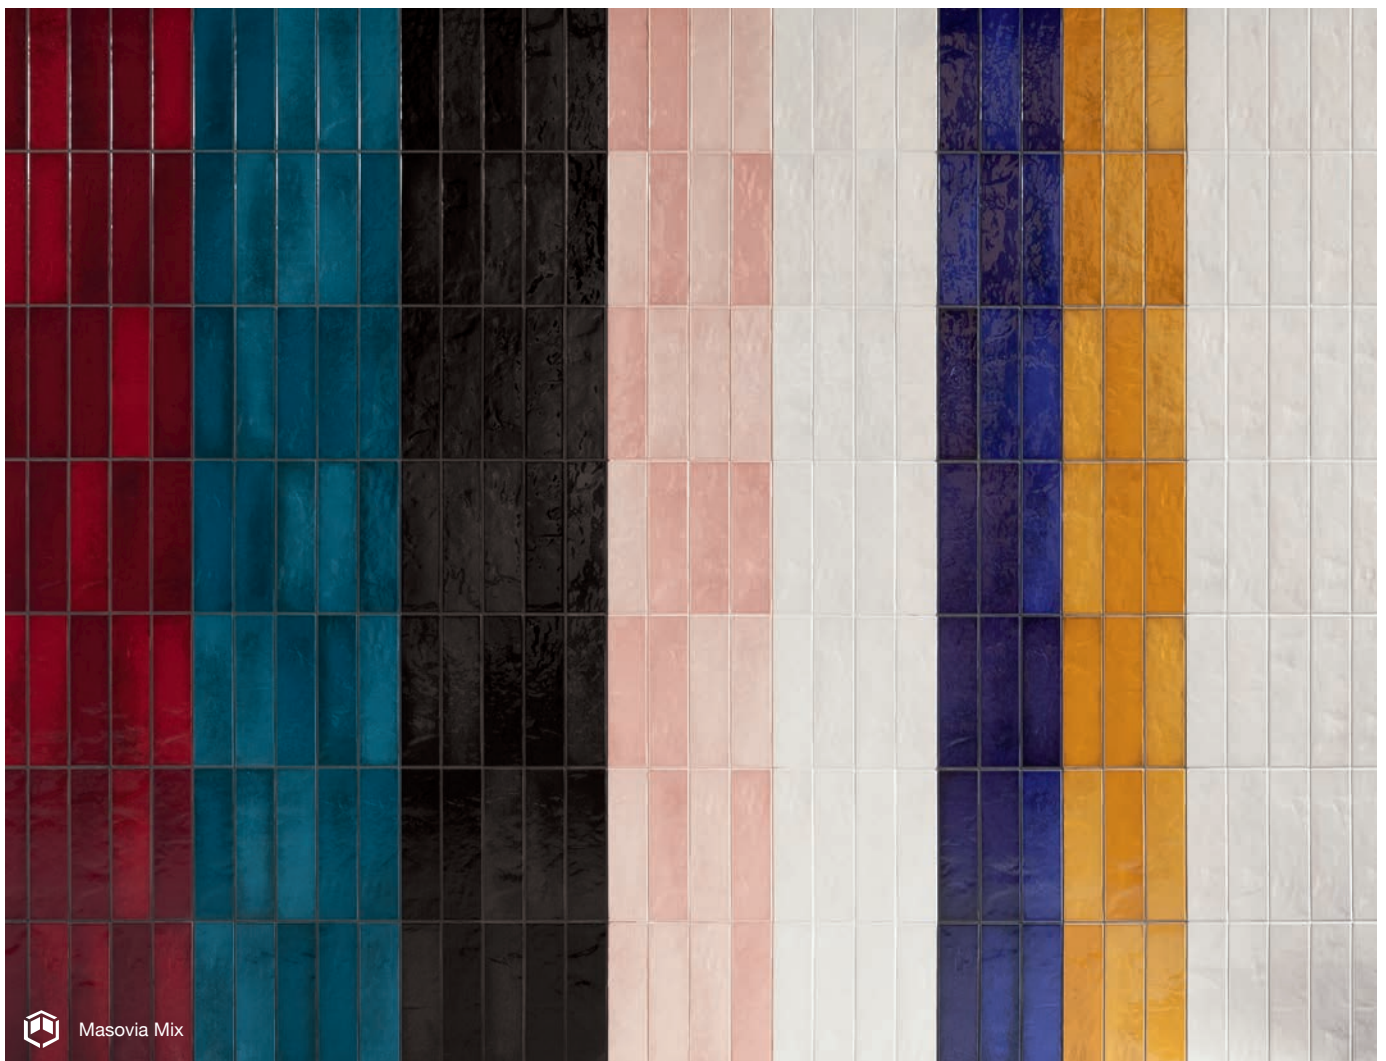

1 cm

BDT-1320029800781076

AED M²
150.00

Masovia
Nero Polished
7.8 x 29.8 cm
Non-Rectified
Shade Variance: V2

1 cm

BDT-1320029800781046

AED M²
150.00

Masovia Mix