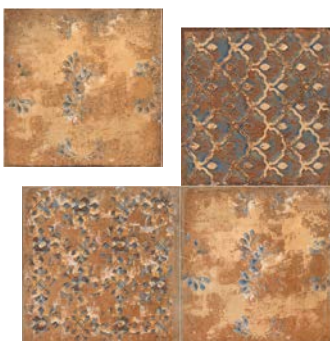

Valdorcía
Retro Decor Mix Matt
20 x 20 cm
Non-Rectified
Slip Resistance: R10
Shade Variance: V3

0.9 cm

CDO-9260I-RET

AED M²
240.00