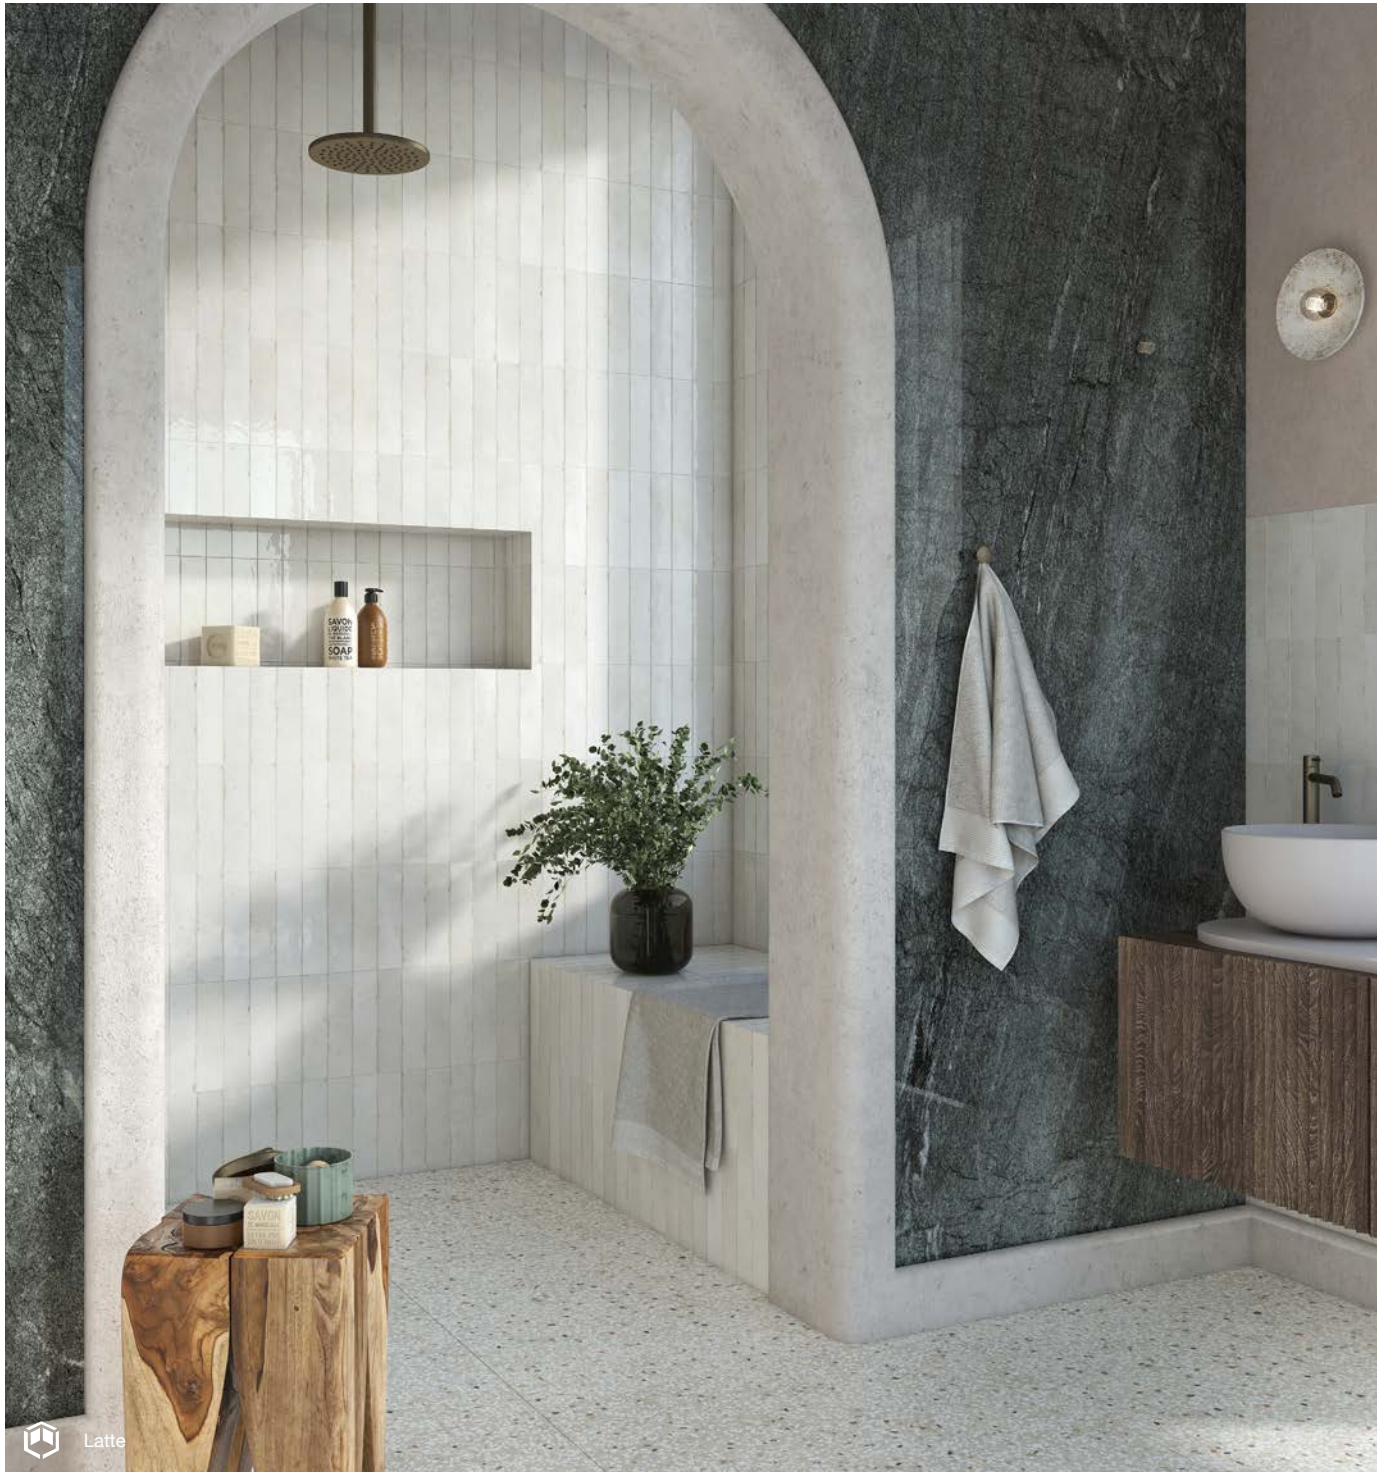

RECTANGLE

Materici
Latte Polished
6 x 25 cm
Non-Rectified
Shade Variance: V3

0.95 cm

SAR-SAMAT0162G

AED M²
250.00

Materici
Visone Polished
6 x 25 cm
Non-Rectified
Shade Variance: V3

0.95 cm

SAR-SAMAT0762G

AED M²
250.00

Materici
Pepe Polished
6 x 25 cm
Non-Rectified
Shade Variance: V3

0.95 cm

SAR-SAMAT0862G

AED M²
250.00

Latte

Indoor & Outdoor Use

Indoor Use

For more technical information see page 130