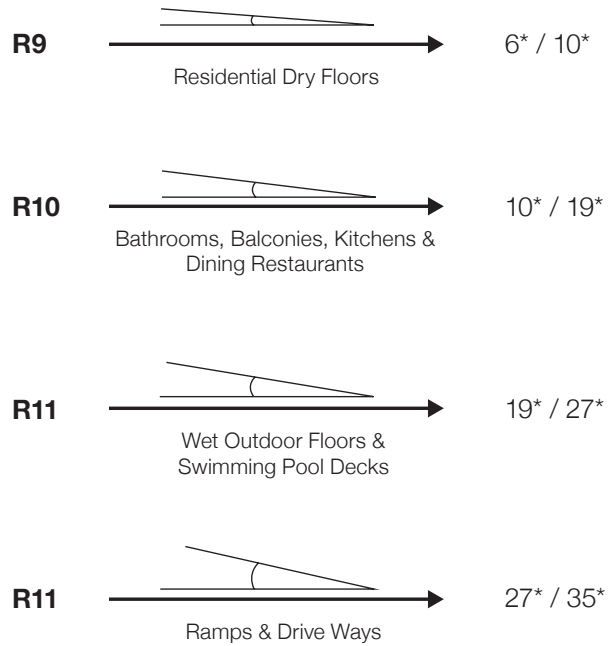

Terminology

Rectified

Tiles with straight edges, allows tiling arrangements with very narrow joints.

Calibre

It's the facial dimension (size) and is measured with a tool called a caliper. Using different calibre sizes results in a variation in grout joint widths.

Water Absorption

Measurement of how much moisture a tile is likely to absorb on on-going basis.

Stain Resistance

Method applicable to all working surfaces of tiles to determine their resistance to stains after 24 hours of applying a staining agent.