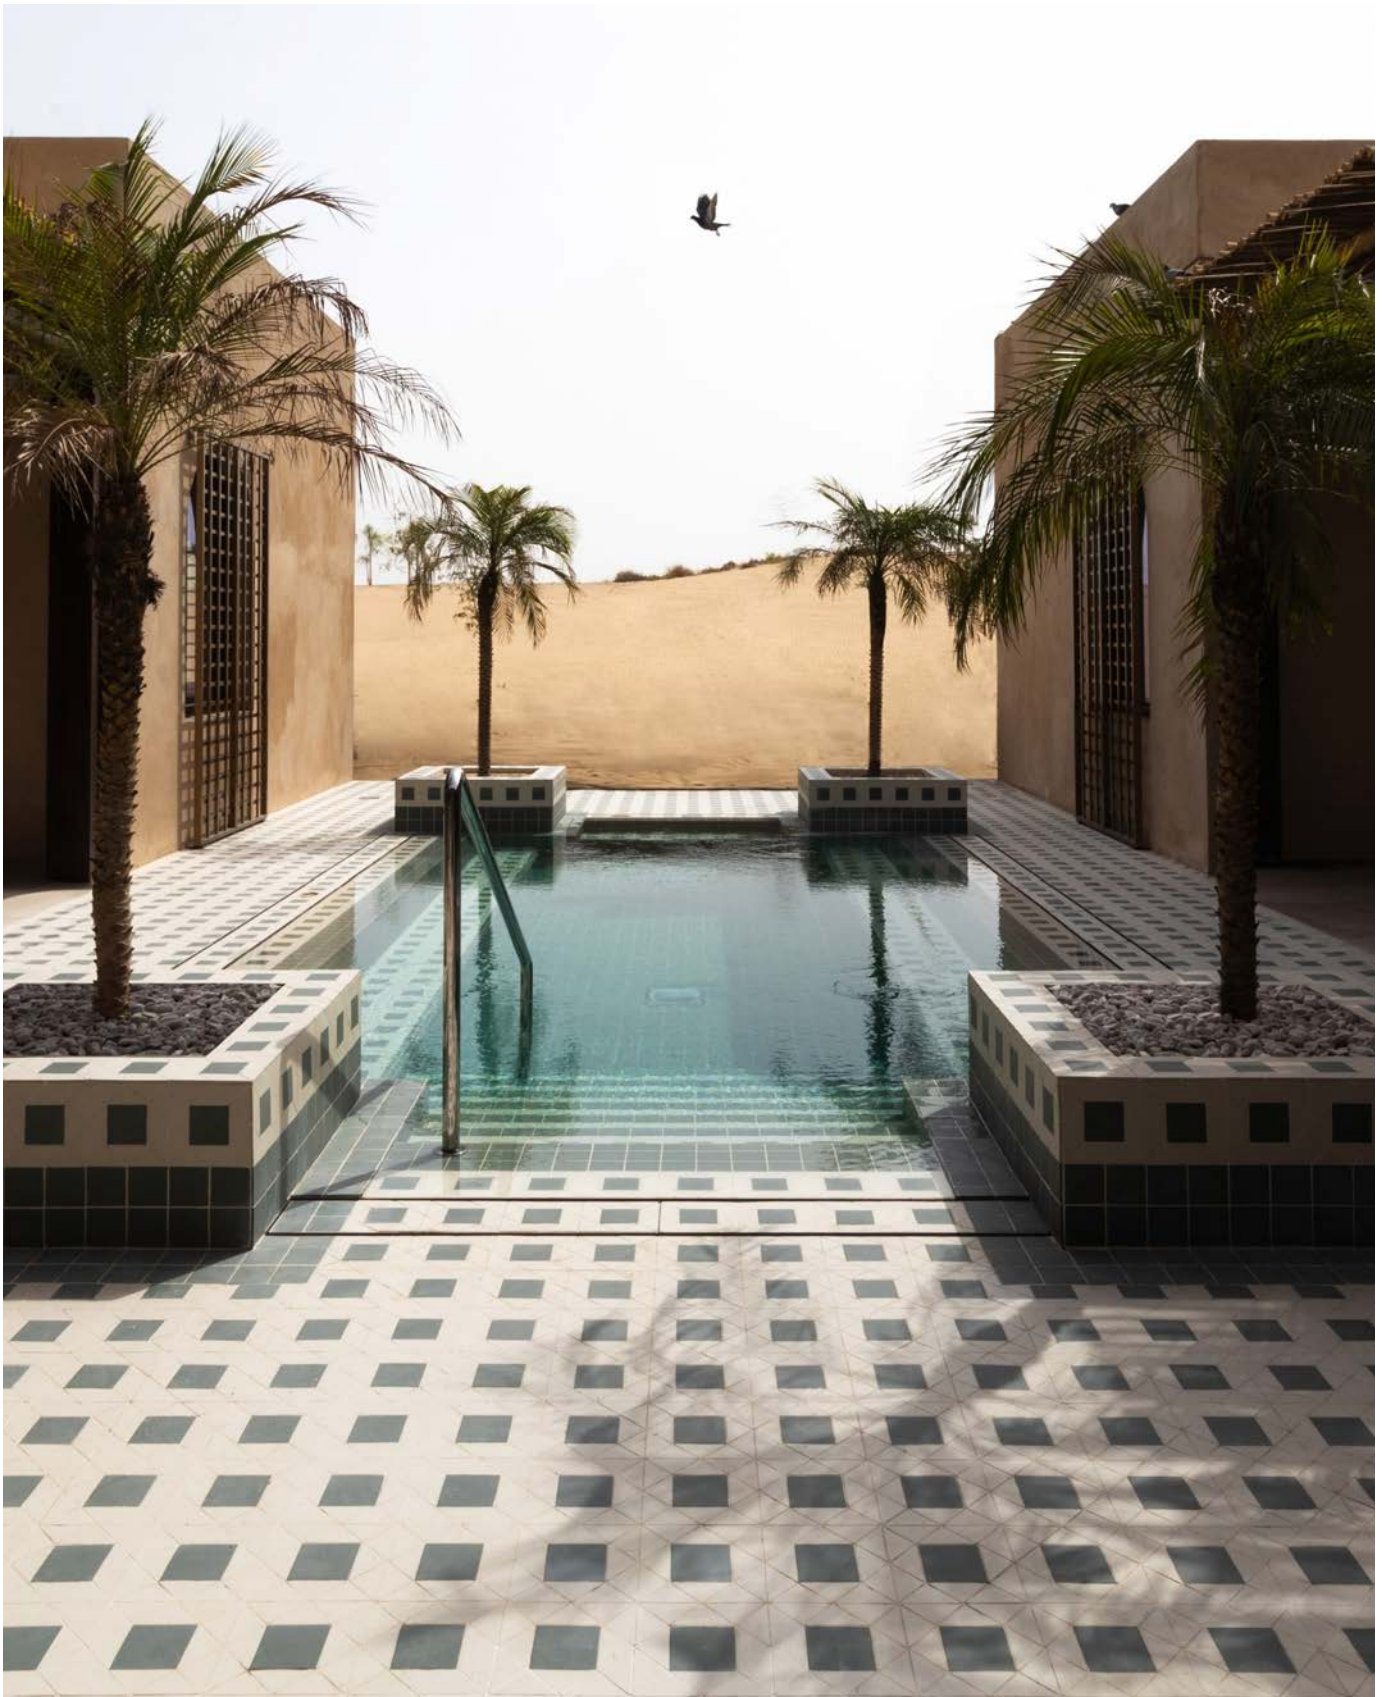

SLAB FABRICATION FACILITY