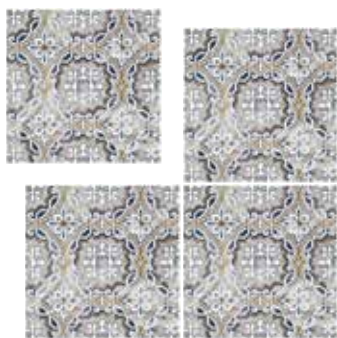

1 cm

BDT-MYSDEC2

QAR M²
215.00

For more technical information, please see page 124.

 Indoor & Outdoor Use  Wall & Floor Use

SMALL FORMAT

Mystique
Almada Matt
20.5 x 20.5 x 1 cm
Non-Rectified
Shade Variance: V2
Slip Resistance: R10
16 pcs/Box