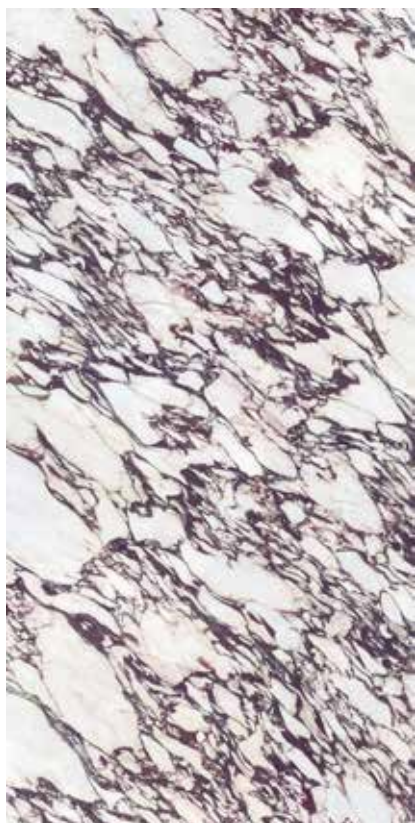

Marble Effect
Calacatta Viola Polished
320 x 160 cm
Rectified

0.6 cm

QAR M²
485.00

BDT-32016006-CAV