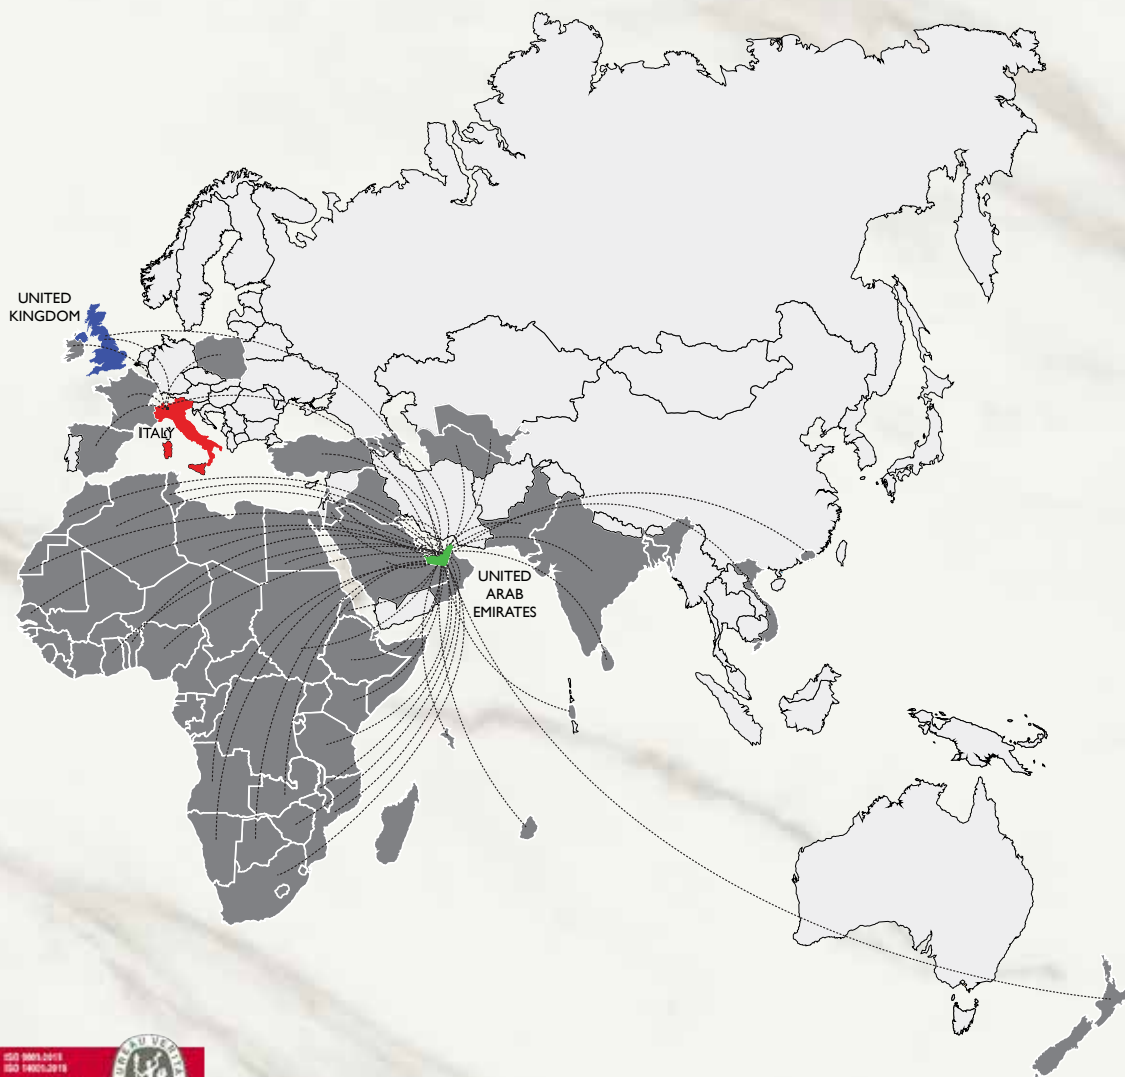

Established in Dubai, UAE in 1995, SANIPEX GROUP has grown to encompass flagship showrooms in key locations including Dubai, Abu Dhabi and London, alongside an established presence with partner retailers worldwide.

SANIPEXGROUP

With partners and customers throughout the Middle East, Africa, Europe, Asia & Oceania we ensure a quick turnaround for our customers, irrespective of location.

Delivering to over 20 carefully selected partners ensures our brands and partner suppliers are available in over 30 countries. We offer our partners complete access to our brand portfolio and many of our supplier brands, along with showroom design services and comprehensive product and design training. This ensures that the SANIPEX GROUP customer ethos is upheld wherever our products are available.

Approved Dealer & Franchise Showrooms:

Glasgow • Edinburgh • Manchester • Istanbul • Tashkent • Baku • Erbil • Lahore • Islamabad
Karachi • Colombo • Casablanca • Kuwait • Riyadh • Jeddah • Manama • Muscat • Mauritius
Nairobi • Cape Town • Durban • Abuja • Ho Chi Minh City