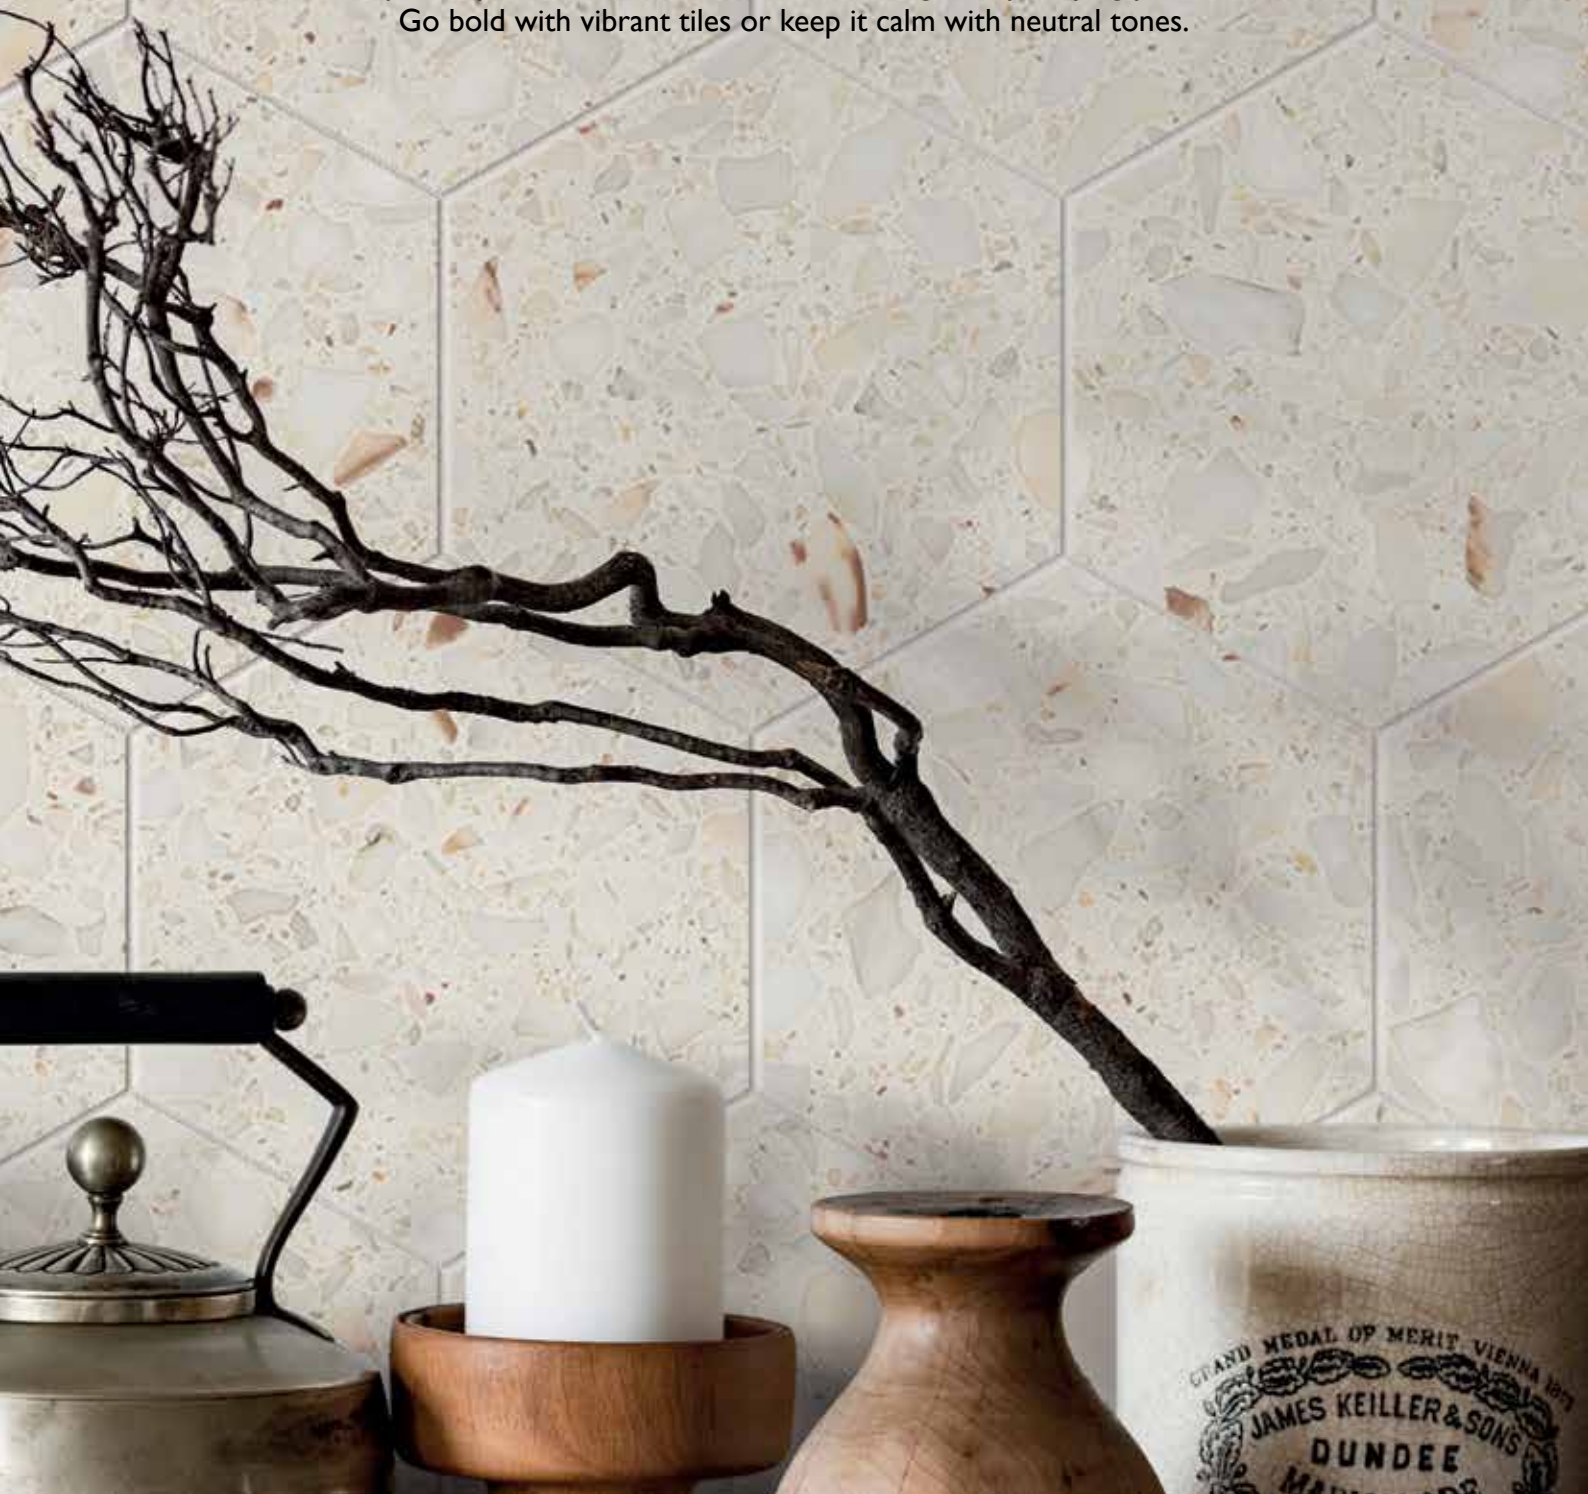

SMALL FORMAT

Whether for a striking feature wall or an all-over design, our small-format tiles make a big impact in any interior. Ideal for spaces of all sizes, they are perfect for creating zones, adding a dash of personality and safeguarding against splashes.

For kitchen backsplashes and bathroom showers, to hospitality venues like cafes and bars, mix and match colours and textures for a one-of-a-kind look, or create a unified design. Our collection includes an array of colours and shapes so you have creative freedom to design unique laying patterns.

Go bold with vibrant tiles or keep it calm with neutral tones.