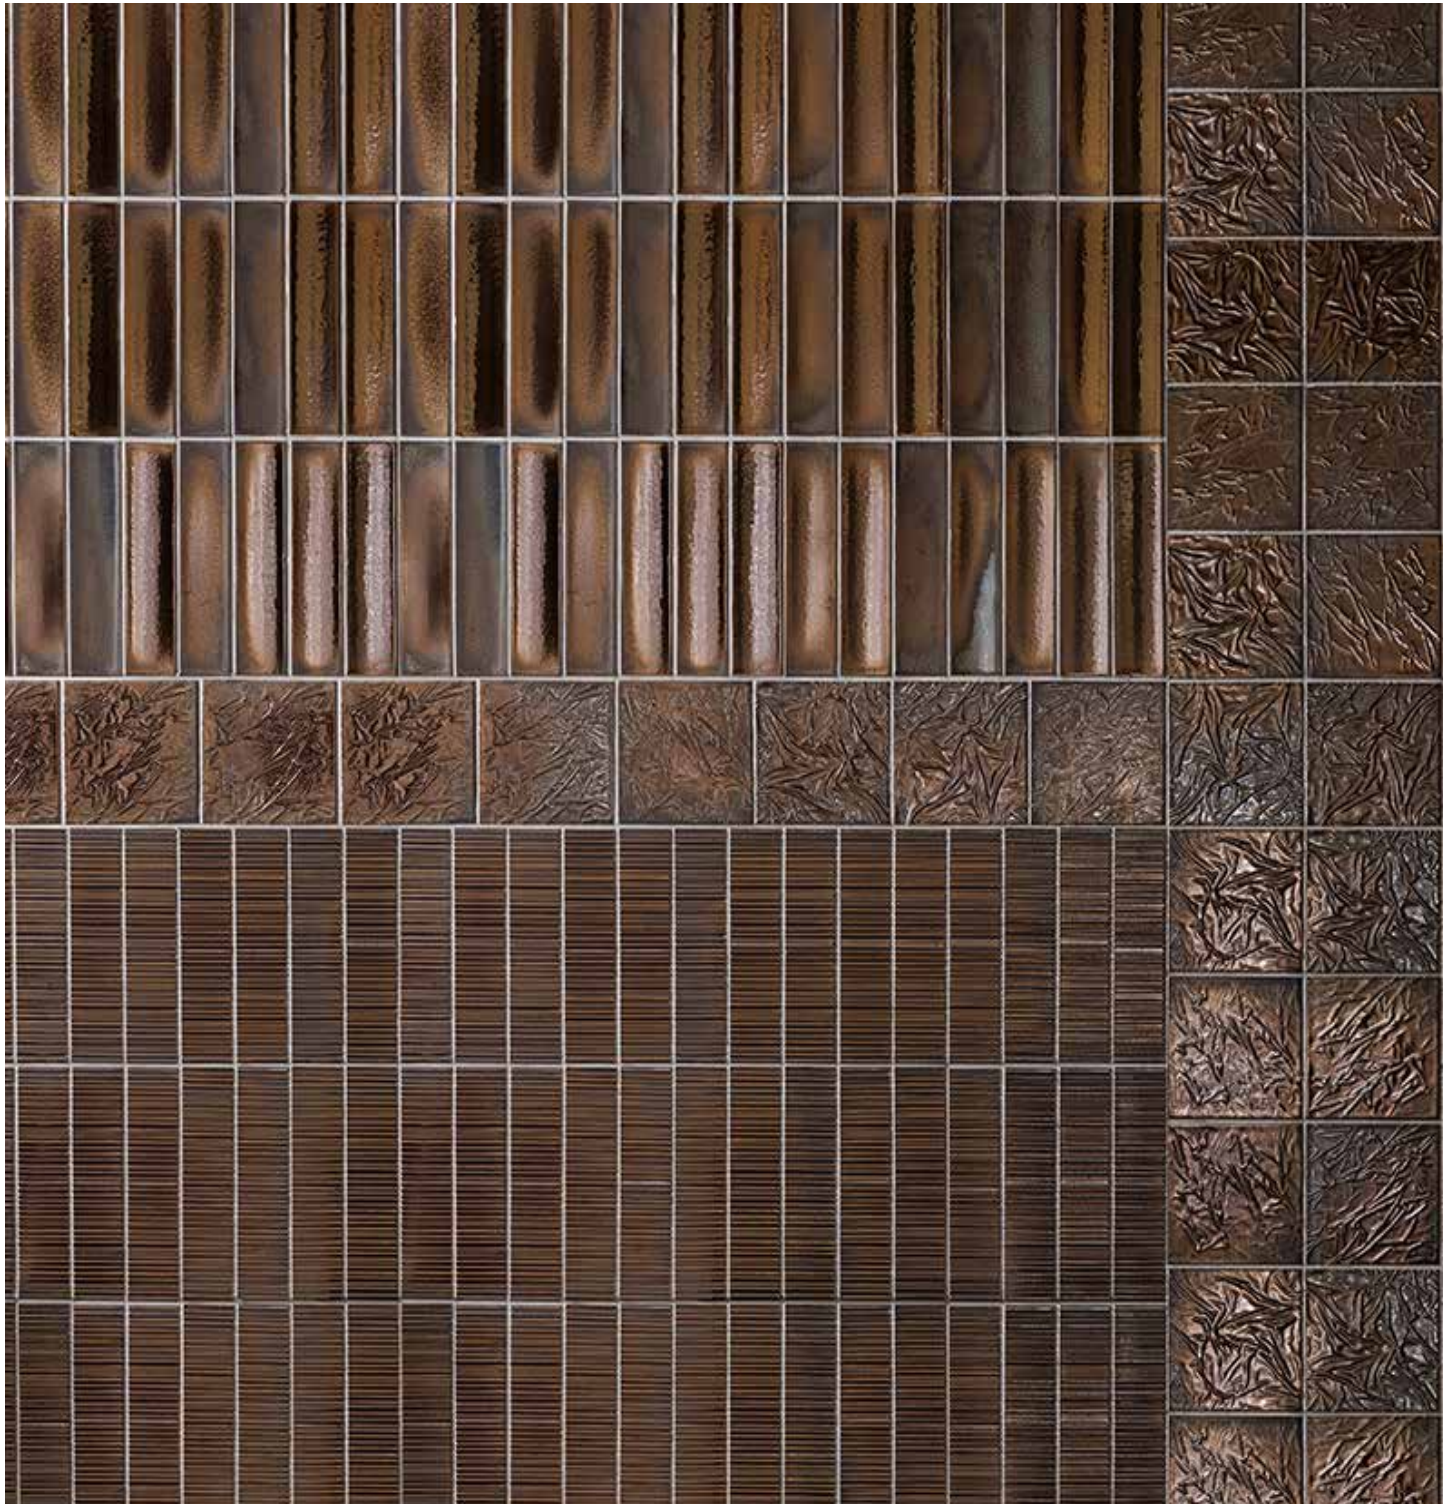

Hokkaido
Kagura BYB Glossy
24 x 39.6 cm
Non-Rectified
Shade Variance: V3
≡ 0.8 cm

QAR M²
690.00

BDT-KAG-MB-BYB

Hokkaido
Kagura Komi Glossy
24 x 39.6 cm
Non-Rectified
Shade Variance: V3
≡ 0.8 cm

QAR M²
690.00

BDT-KAG-MB-KOMI

For more technical information, please see page 124.