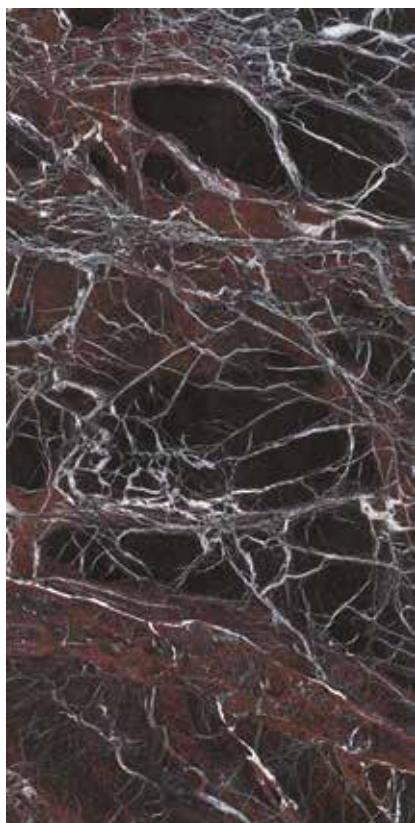

Indoor Use Wall & Floor Use

Marble Effect
 Calacatta Viola Polished
 320 x 160 cm
 Rectified

0.6 cm

QAR M²
485.00

BDT-32016006-CAV

For more technical information, please see page 124.

Marble Effect
 Rosso Domus Polished
 320 x 160 cm
 Rectified