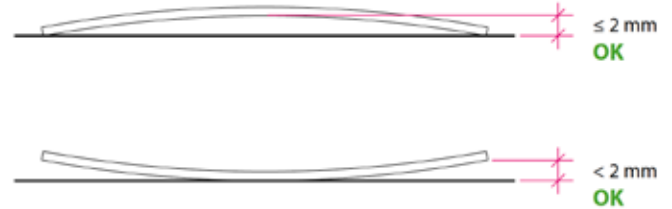

Levelling

An explanation on assessing surface flatness, checking flatness cannot be done with the tiles in vertical, inclined or cantilevered positions, but only as indicated by Standard EN 14411:2016: place a tile on a horizontal, stable surface, then place a straight-edge over the surface of the tile. If the maximum flatness deviation is equal to or less than 2 mm, the material is compliant with the standard. Levelling tools are also recommended to achieve great installation results.