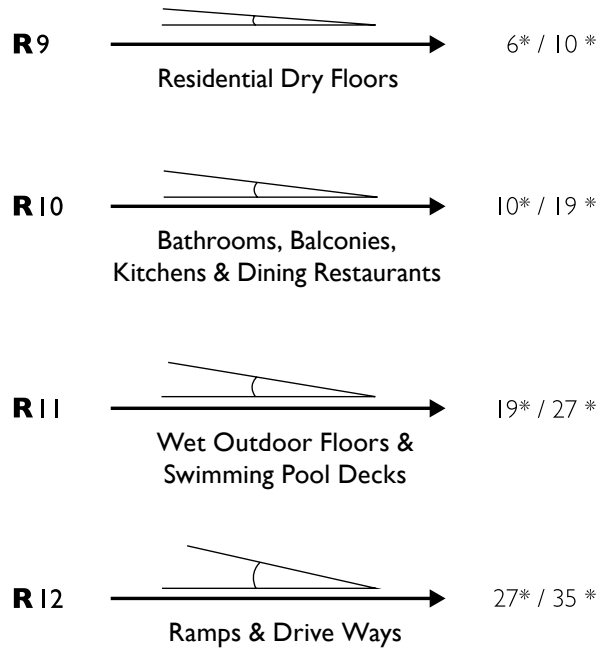

Terminology

Rectified

Tiles with straight edges, allows tiling arrangements with very narrow joints.

Calibre

It's the facial dimension (size) and is measured with a tool called a caliper. Using different caliber sizes results in a variation in grout joint widths.

Water Absorption

Measurement of how much moisture a tile is likely to absorb on on-going basis.

Stain Resistance

Method applicable to all working surfaces of tiles to determine their resistance to stains after 24 hours of applying a staining agent.