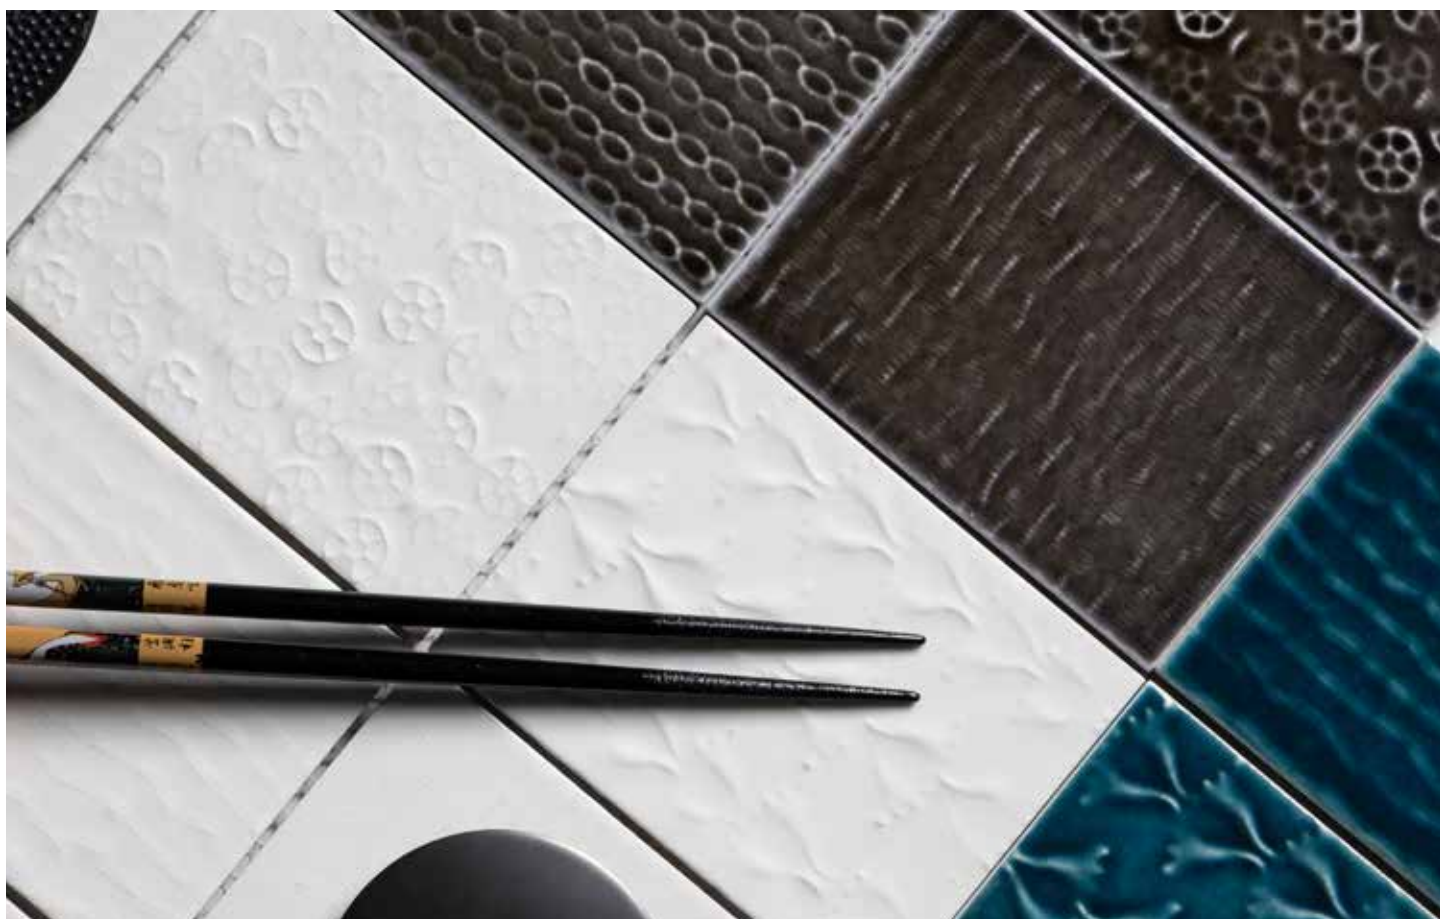

0.75 cm

BDT-DPS-6SMB-BLK

QAR M²
640.00

Hokkaido
Danpen Pasta Black Glossy
27.6 x 36 cm
Non-Rectified
Shade Variance: V3

0.75 cm

BDT-DPS-6PMB-BLK

QAR M²
880.00

Danpen - Pasta Black 