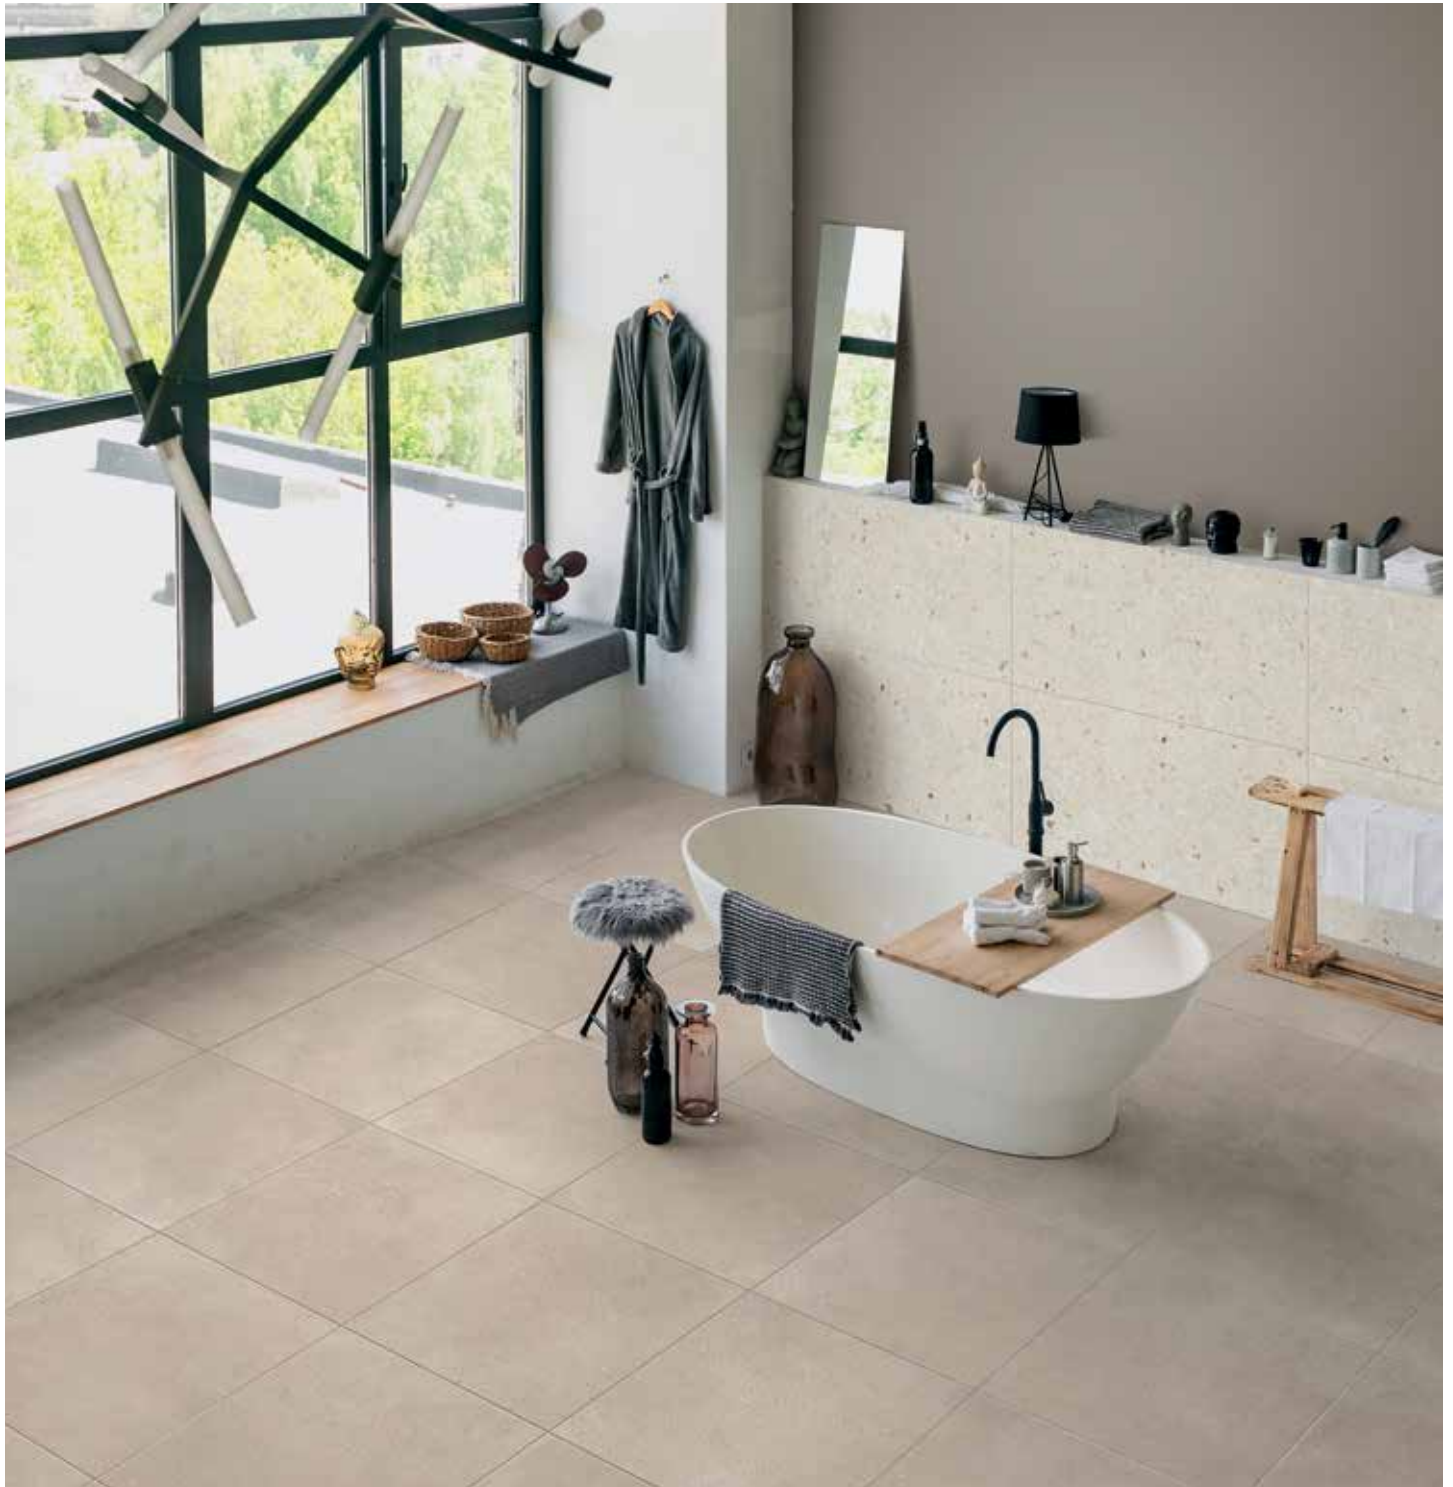

Indoor & Outdoor Use Wall & Floor Use

For more technical information, please see page 124.