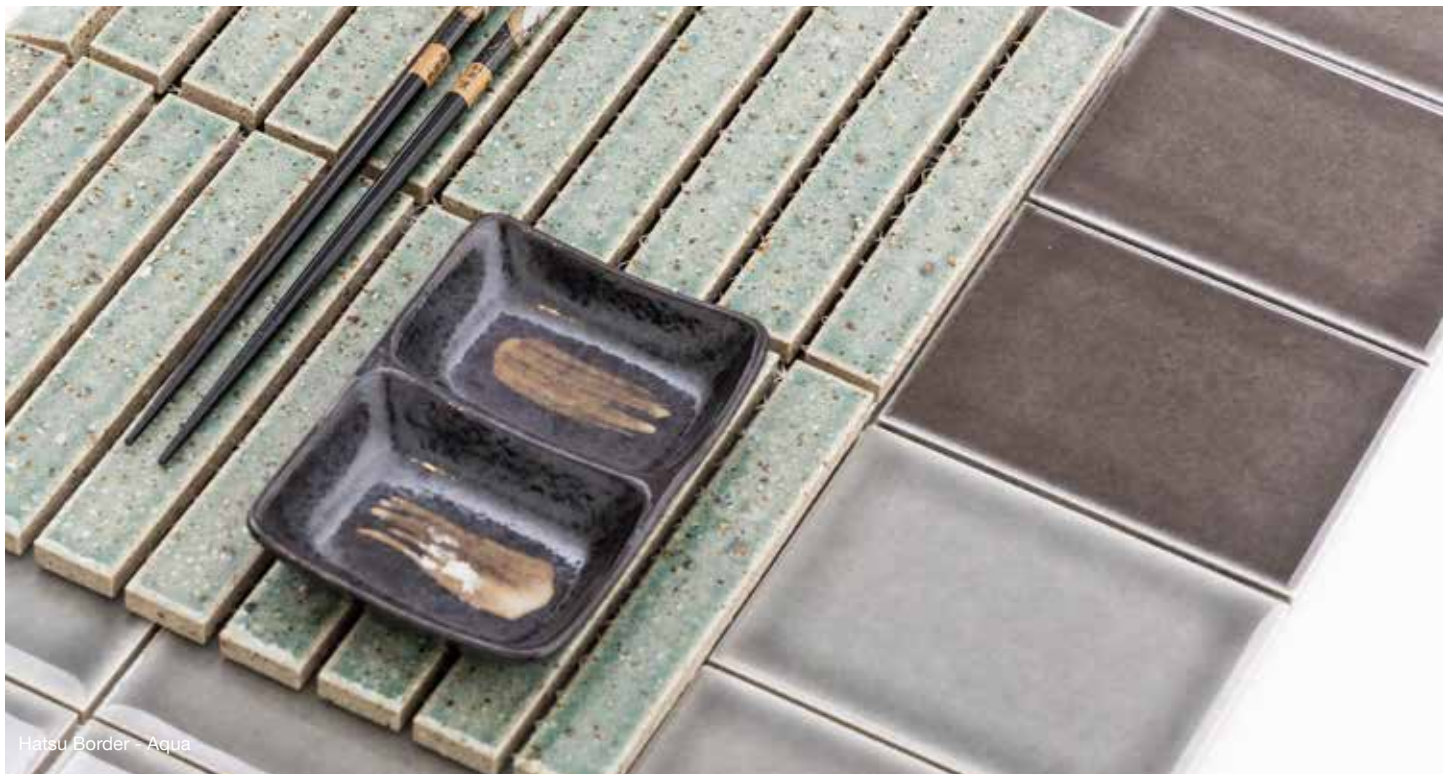

BDT-HTB-2MB-WHE

QAR M²
660.00

Hokkaido
Hatsu Border Green Oribe Glossy
31.2 x 32.4 cm
Non-Rectified
Shade Variance: V3

BDT-HTB-5MB-GRN

QAR M²
660.00

Hatsu Border - Aqua

Indoor & Outdoor Use Wall Use

For more technical information, please see page 124.