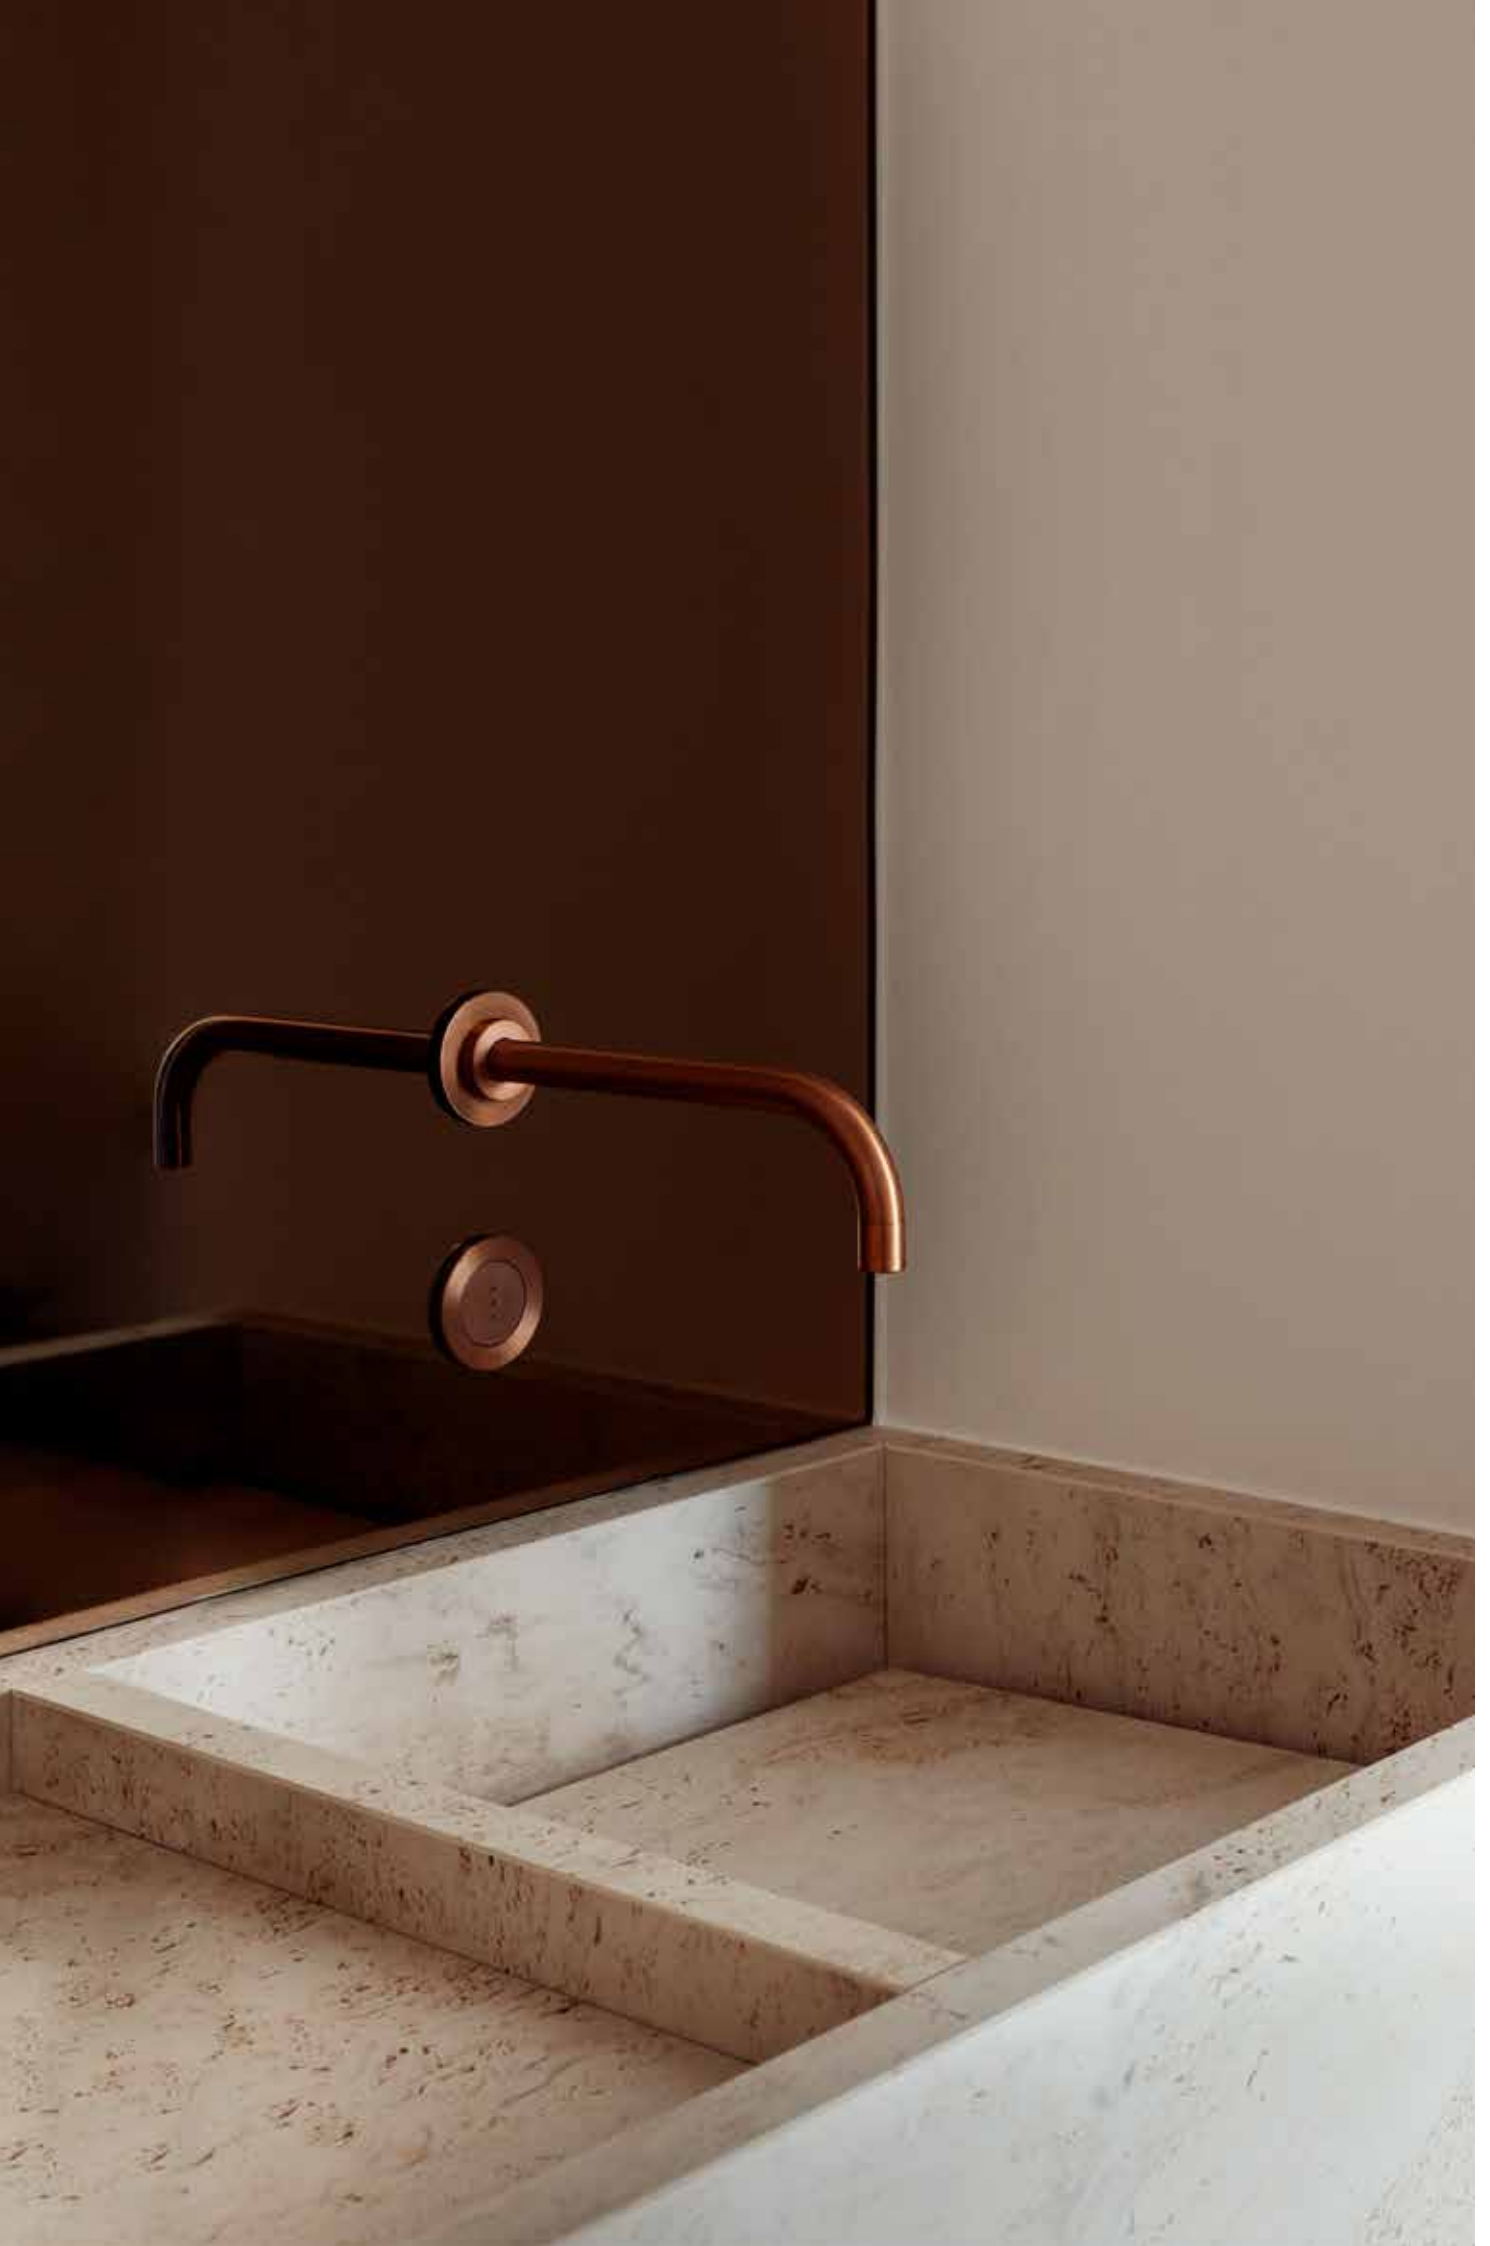

STELLA

STELLA

STELLA

VOLA created the modern tap in 1968. Following the original designs by the renowned Danish architect Arne Jacobsen, VOLA combines exceptional Danish design with the traditional craftsmanship and responsible manufacturing. Since the beginning, VOLA products have been acclaimed for their timeless design and high quality.