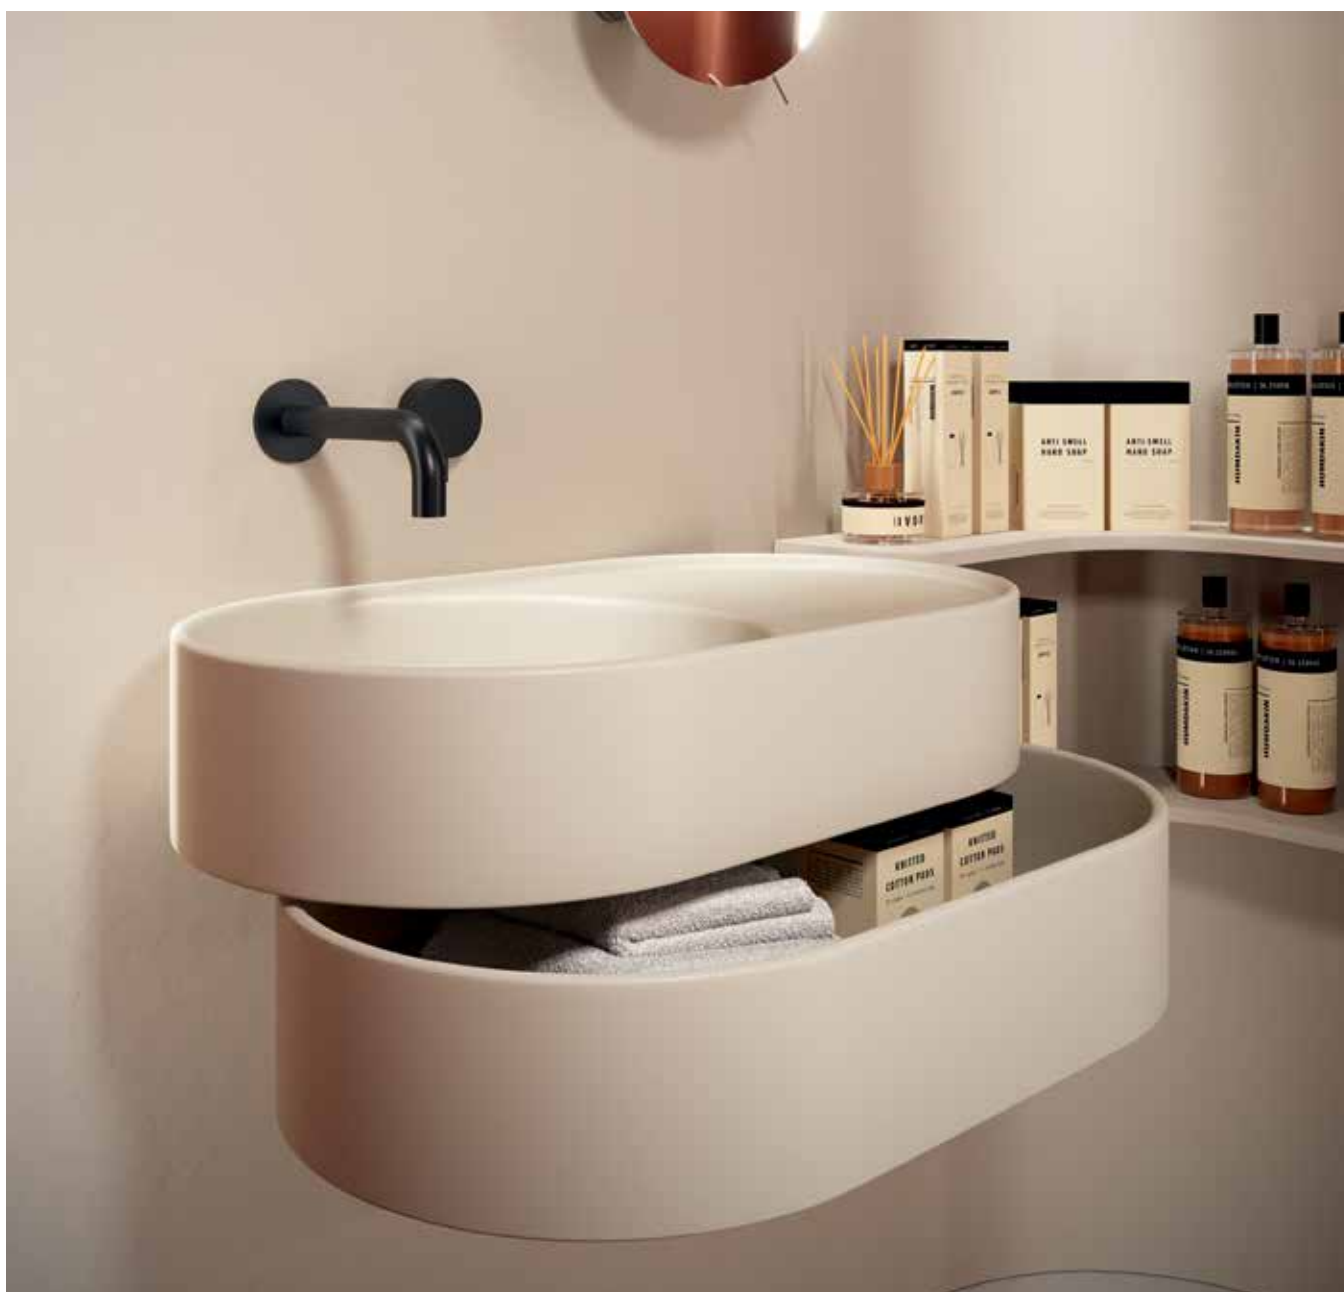

Wall Mounted Wash Basin
No Tap Hole
with Left Hand Bowl
without Overflow
with Fixing Kit
Bowl Dia. 367 mm
650 x 392 x 168 mm

Wall Mounted Storage Unit
Manual Opening & Closing Mechanism
with Fixing Kit
650 x 380 x 140 mm

Recommended Waste
GAL-9916-XX

GAL-7702SF-WH
GAL-7702SF-MW
GAL-7702SF-MBK
GAL-7702SF-MGY
GAL-7702SF-SA

White
Matt White
Matt Black
Matt Grey
Matt Sand

GAL-7705-MW
GAL-7705-MBK
GAL-7705-SA

Matt White
Matt Black
Matt Sand

FINISHES: