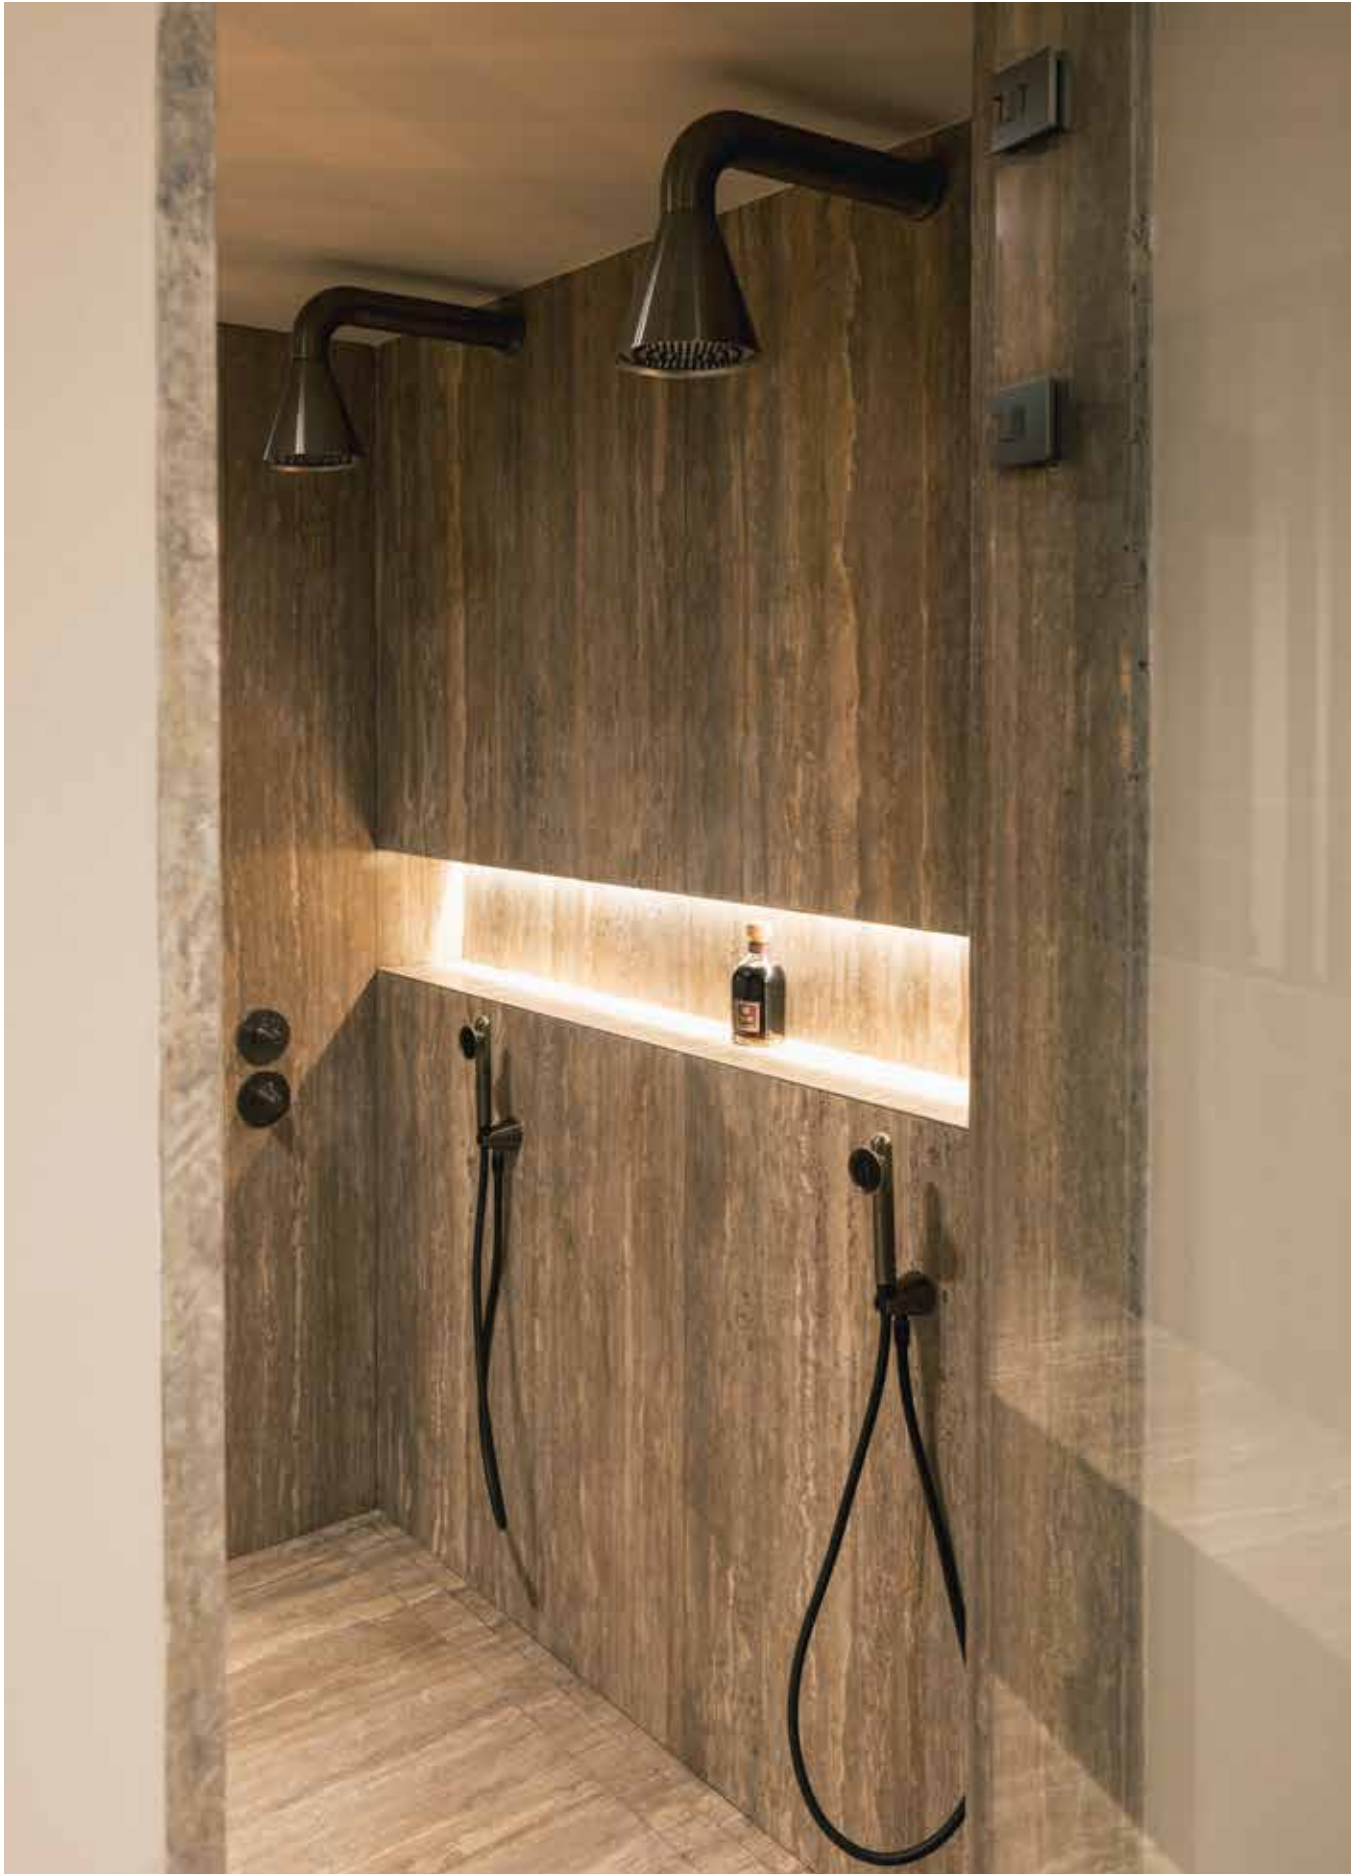

For over 20 years the award-winning JEE-O has rapidly gained recognition across the globe, available in over 40 countries.

Photo by:  
Laura Hage

2 Hole Deck Mounted Basin Mixer  
Stainless Steel R304  
without Waste  
with 1/2" Flexible Pipes