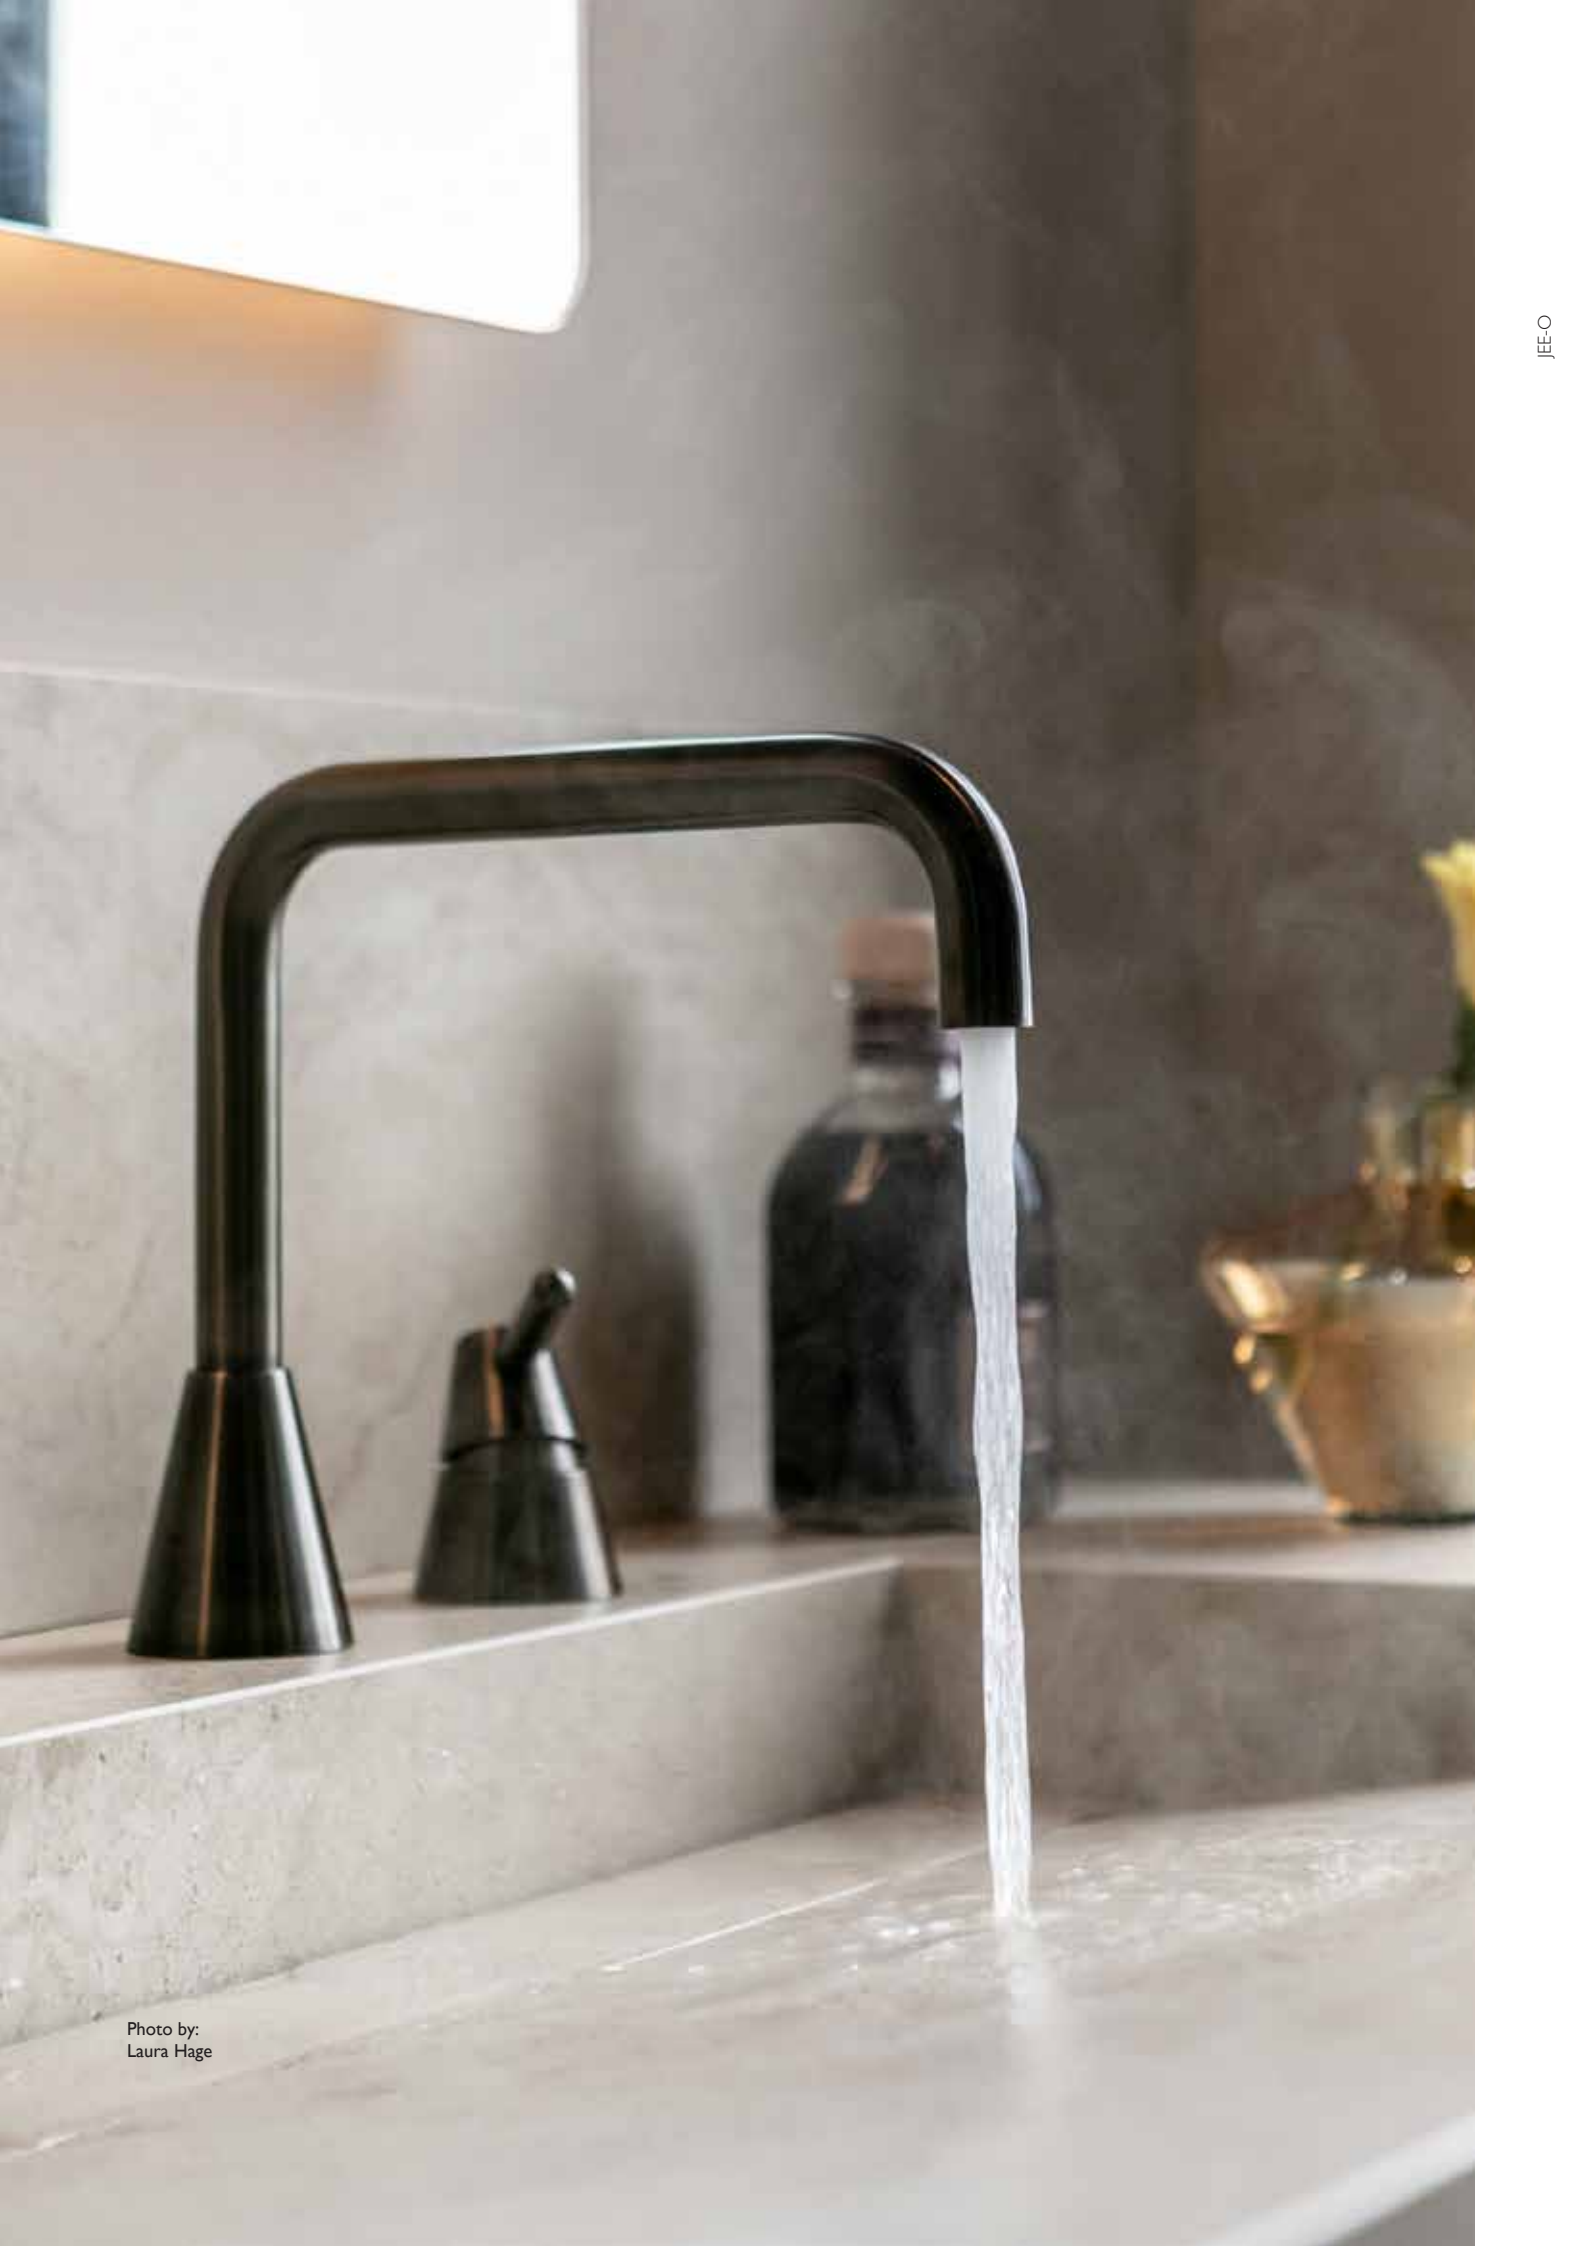

For over 20 years the award-winning JEE-O has rapidly gained recognition across the globe, available in over 40 countries.

Photo by:  
Laura Hage

2 Hole Deck Mounted Basin Mixer  
Stainless Steel R304  
without Waste  
with 1/2" Flexible Pipes