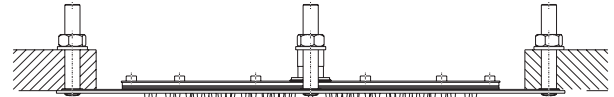

A Slim Shower Head with the main body hidden away providing a minimalistic look