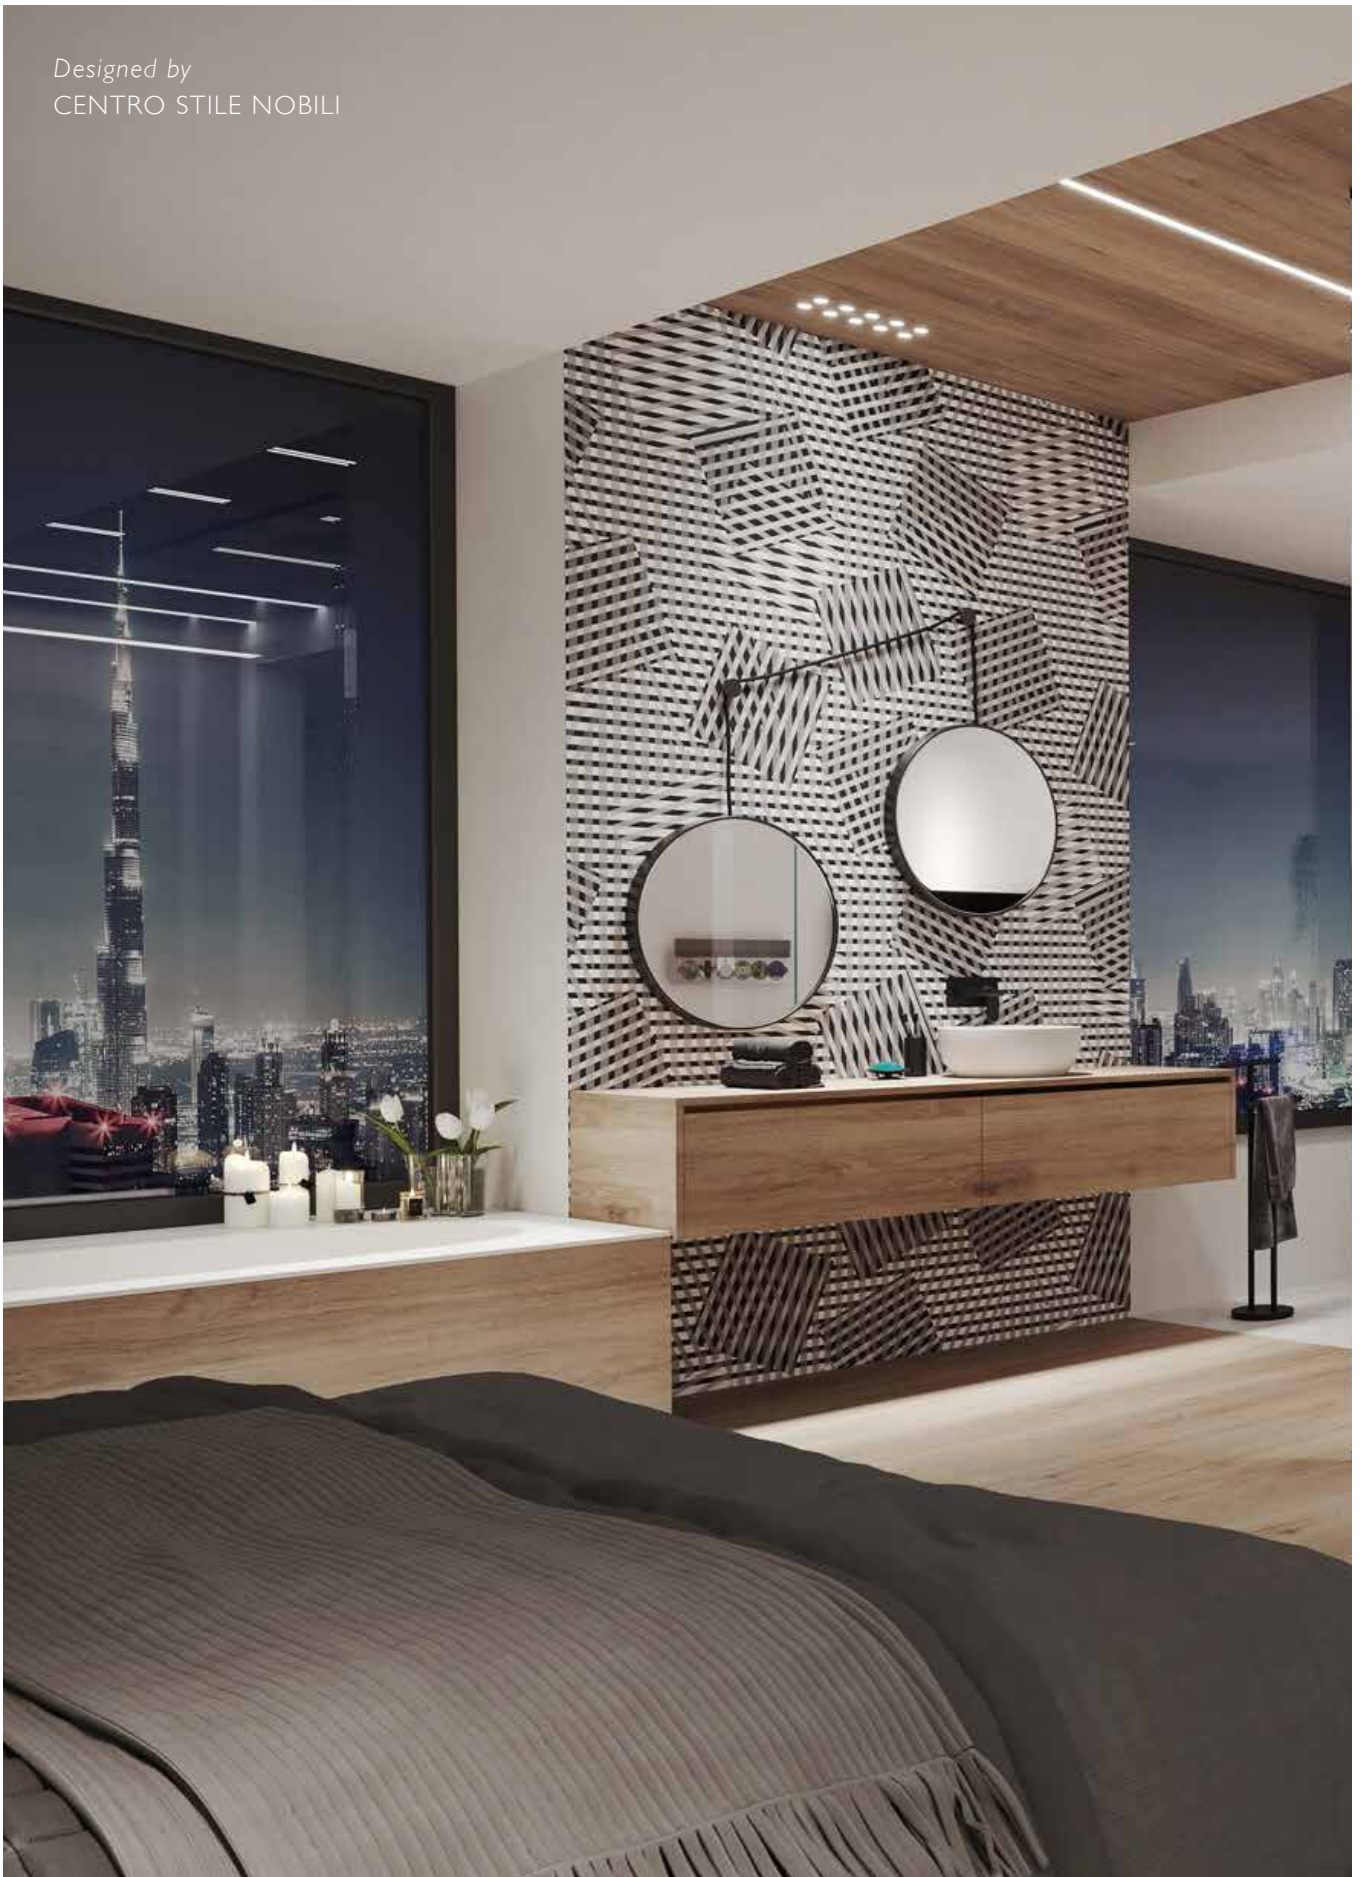

Designed by
CENTRO STILE NOBILI

NOBILI