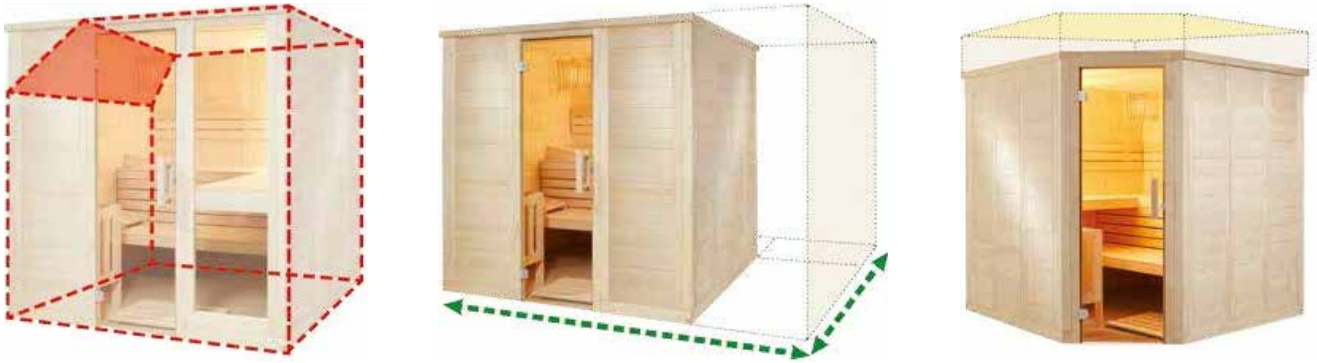

Product Code:

HRV-CUST-SAUNA

Discover the right option for the atmosphere and style you want from our range of different designs:

Wood Finishes

Panels make an impact on the atmosphere of your sauna. The colour, grain, and cut of wood chosen for the walls and ceiling sets the backdrop for your sauna design. Medium and darker toned panels evoke traditional and natural feelings, whereas lighter panels allow dark interior elements to pop from the backdrop.