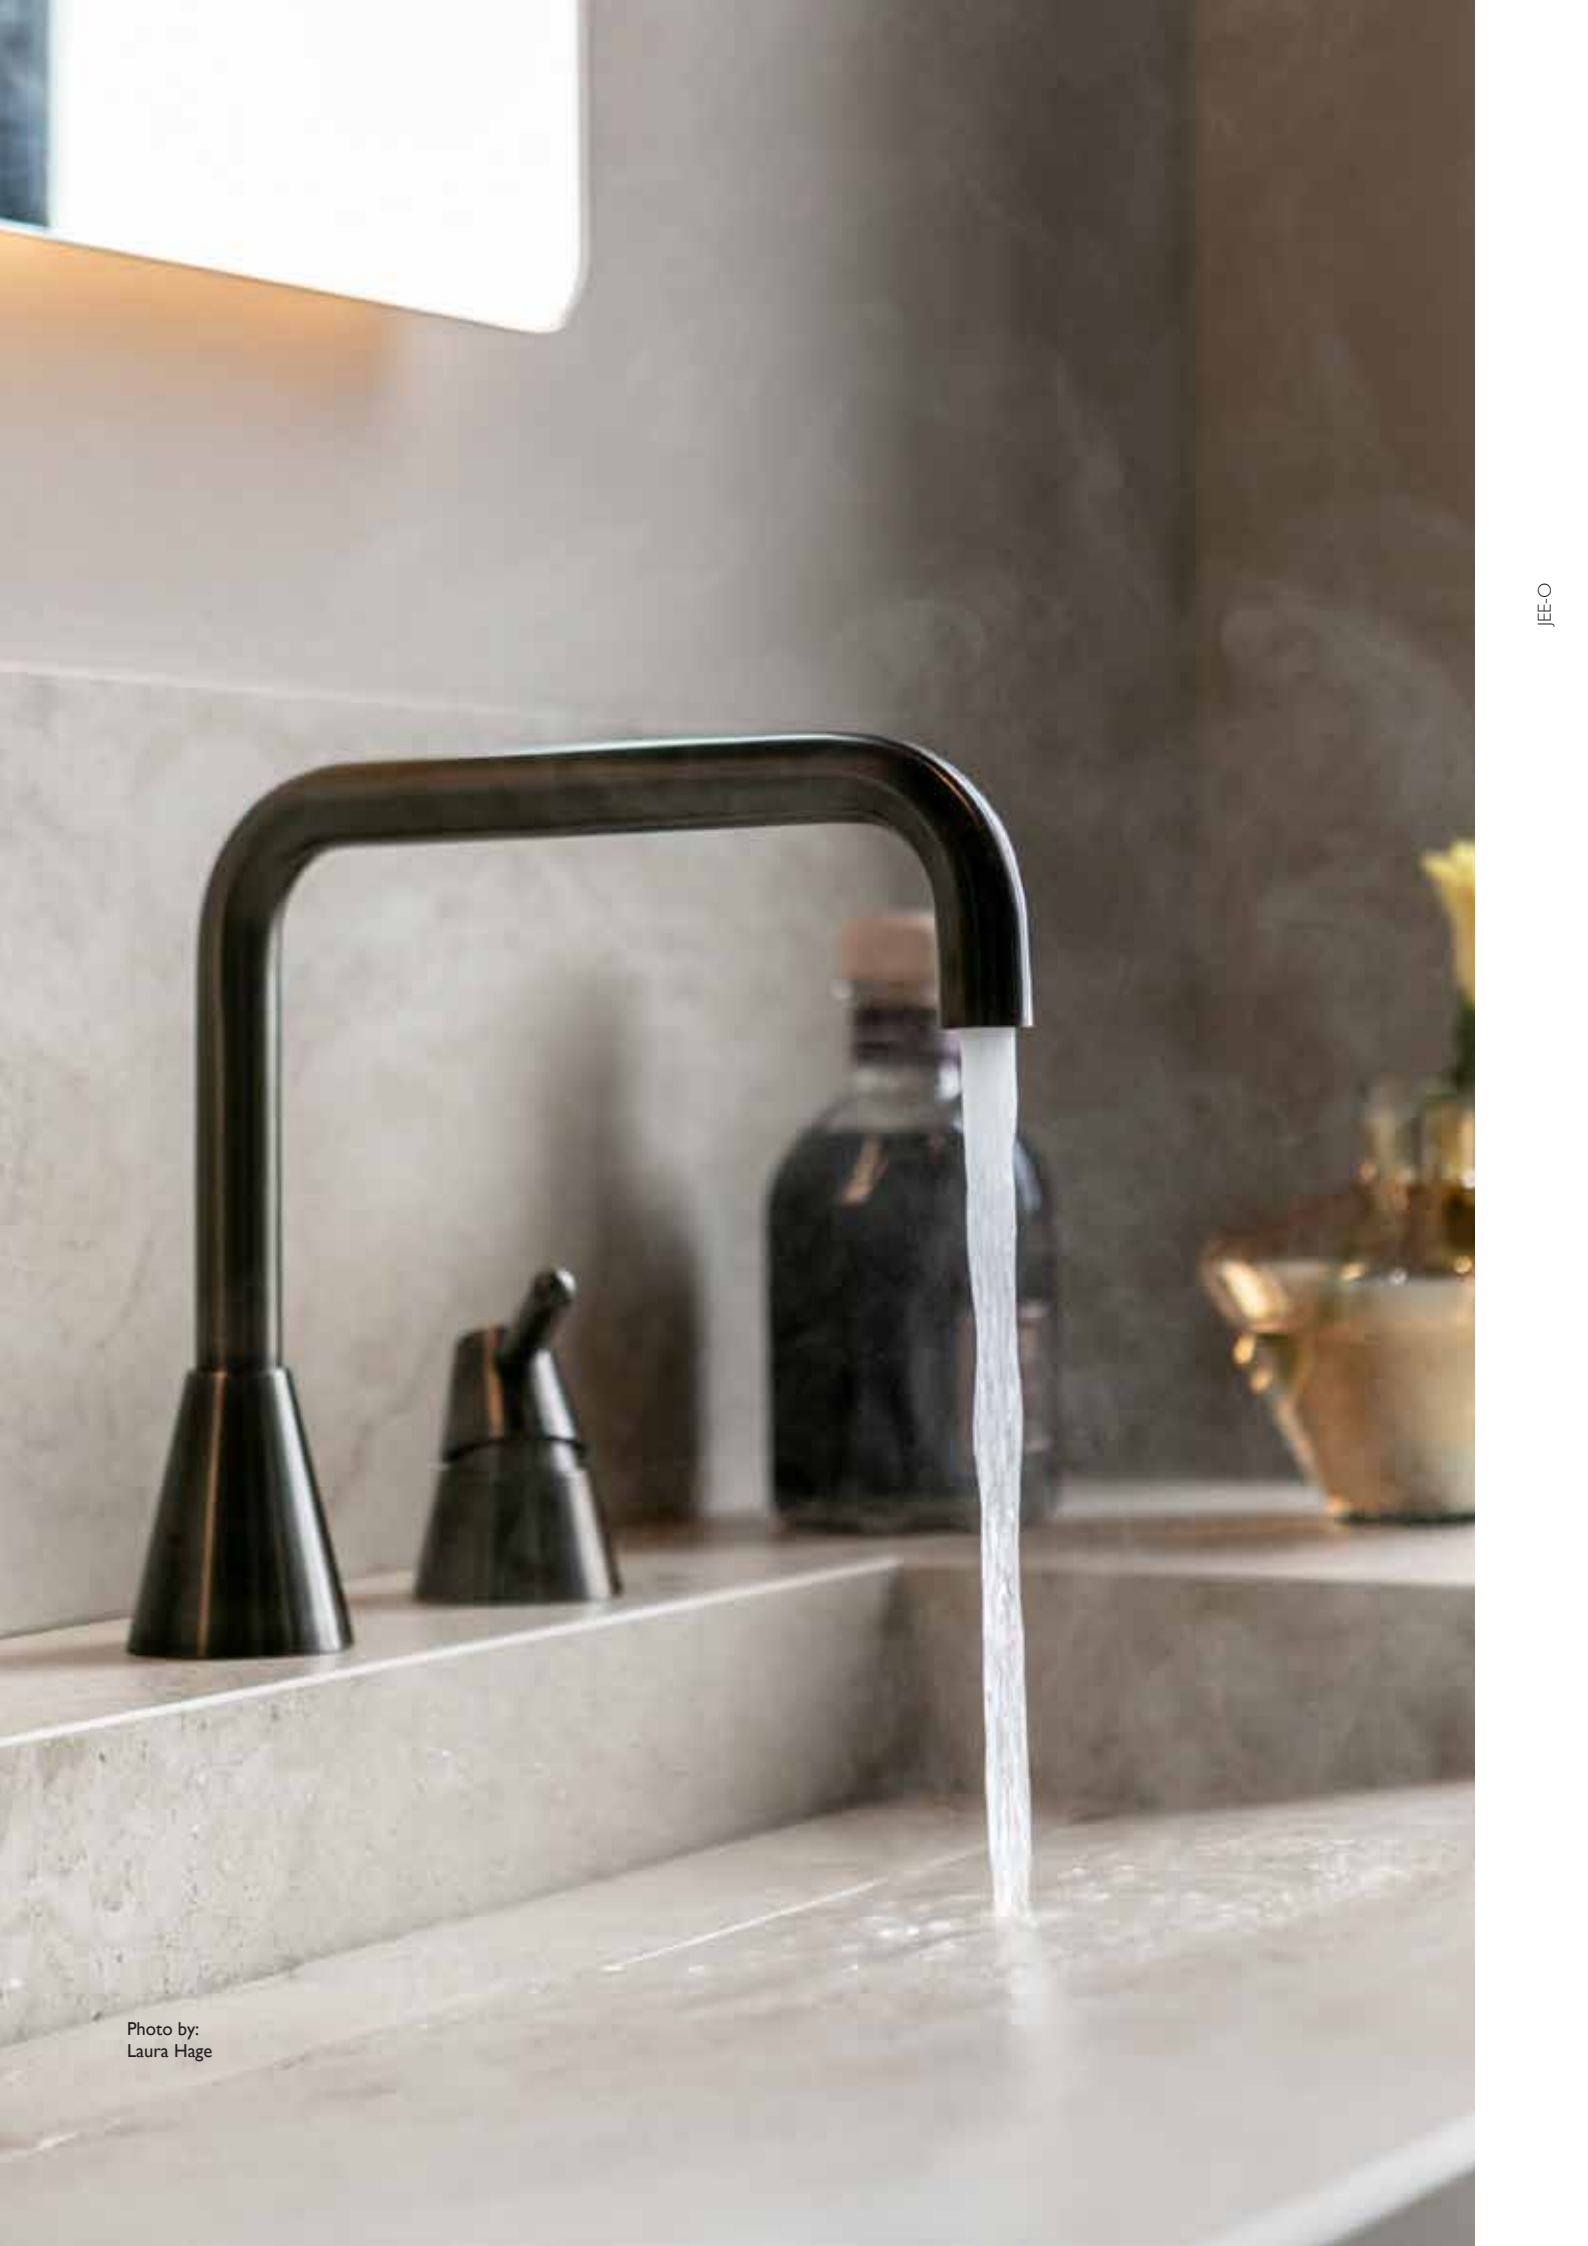

For over 20 years the award-winning JEE-O has rapidly gained recognition across the globe, available in over 40 countries.

Photo by:
Laura Hage

2 Hole Deck Mounted Basin Mixer
Stainless Steel R304
without Waste
with 1/2" Flexible Pipes