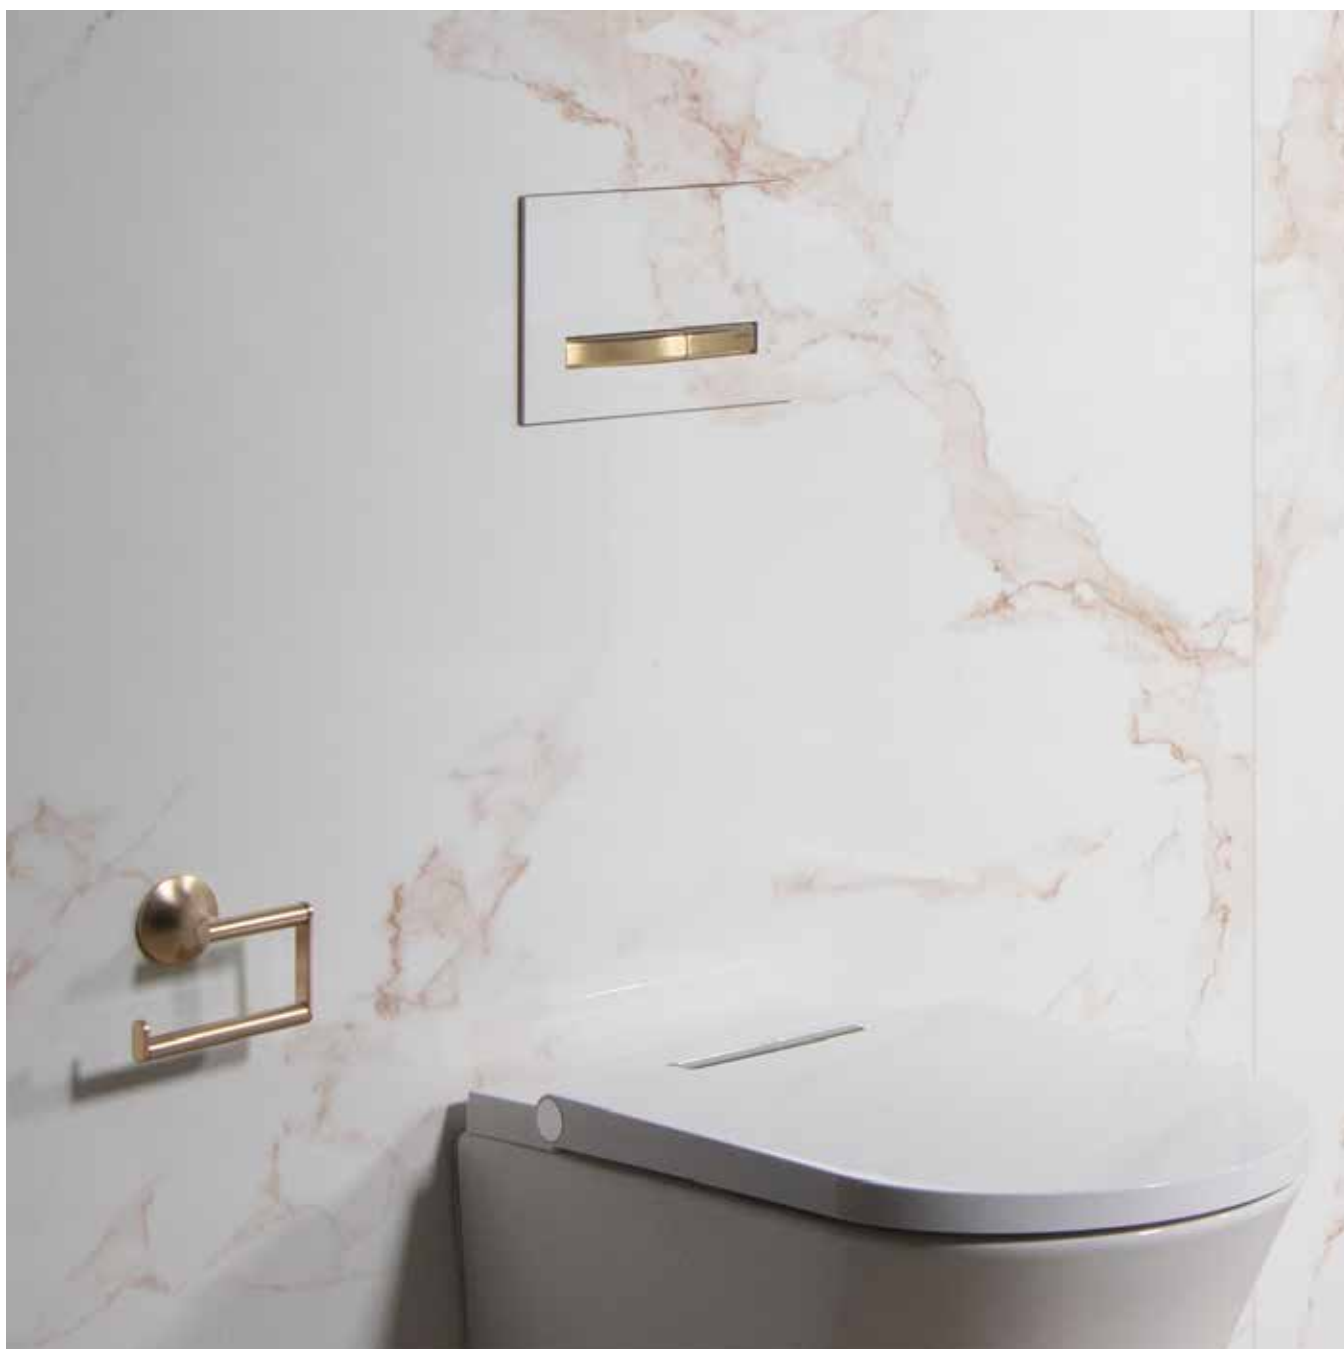

FLUSH PLATES

Sigma50

Square Flush Plate
Dual Flush
for Sigma 80/120 mm Cisterns

		QAR	USD
GEB-115-788-00-2	Brushed Chrome	1050.00	286.00
GEB-115-670-00-2	Brushed Red Gold	2250.00	613.00
GEB-115-671-00-2	Brushed Black Chrome	2270.00	619.00
GEB-115-672-00-2	Brushed Brass	2250.00	613.00

Image shown: Flush plate GEB-115-788-00-2 with tile LEO-OVRC120WRM-WH.
Flush plate is supplied without tile insert, cost excludes tile.
Suitable with 3-9 mm tile/slab of your choice.

BUTTON FINISHES: