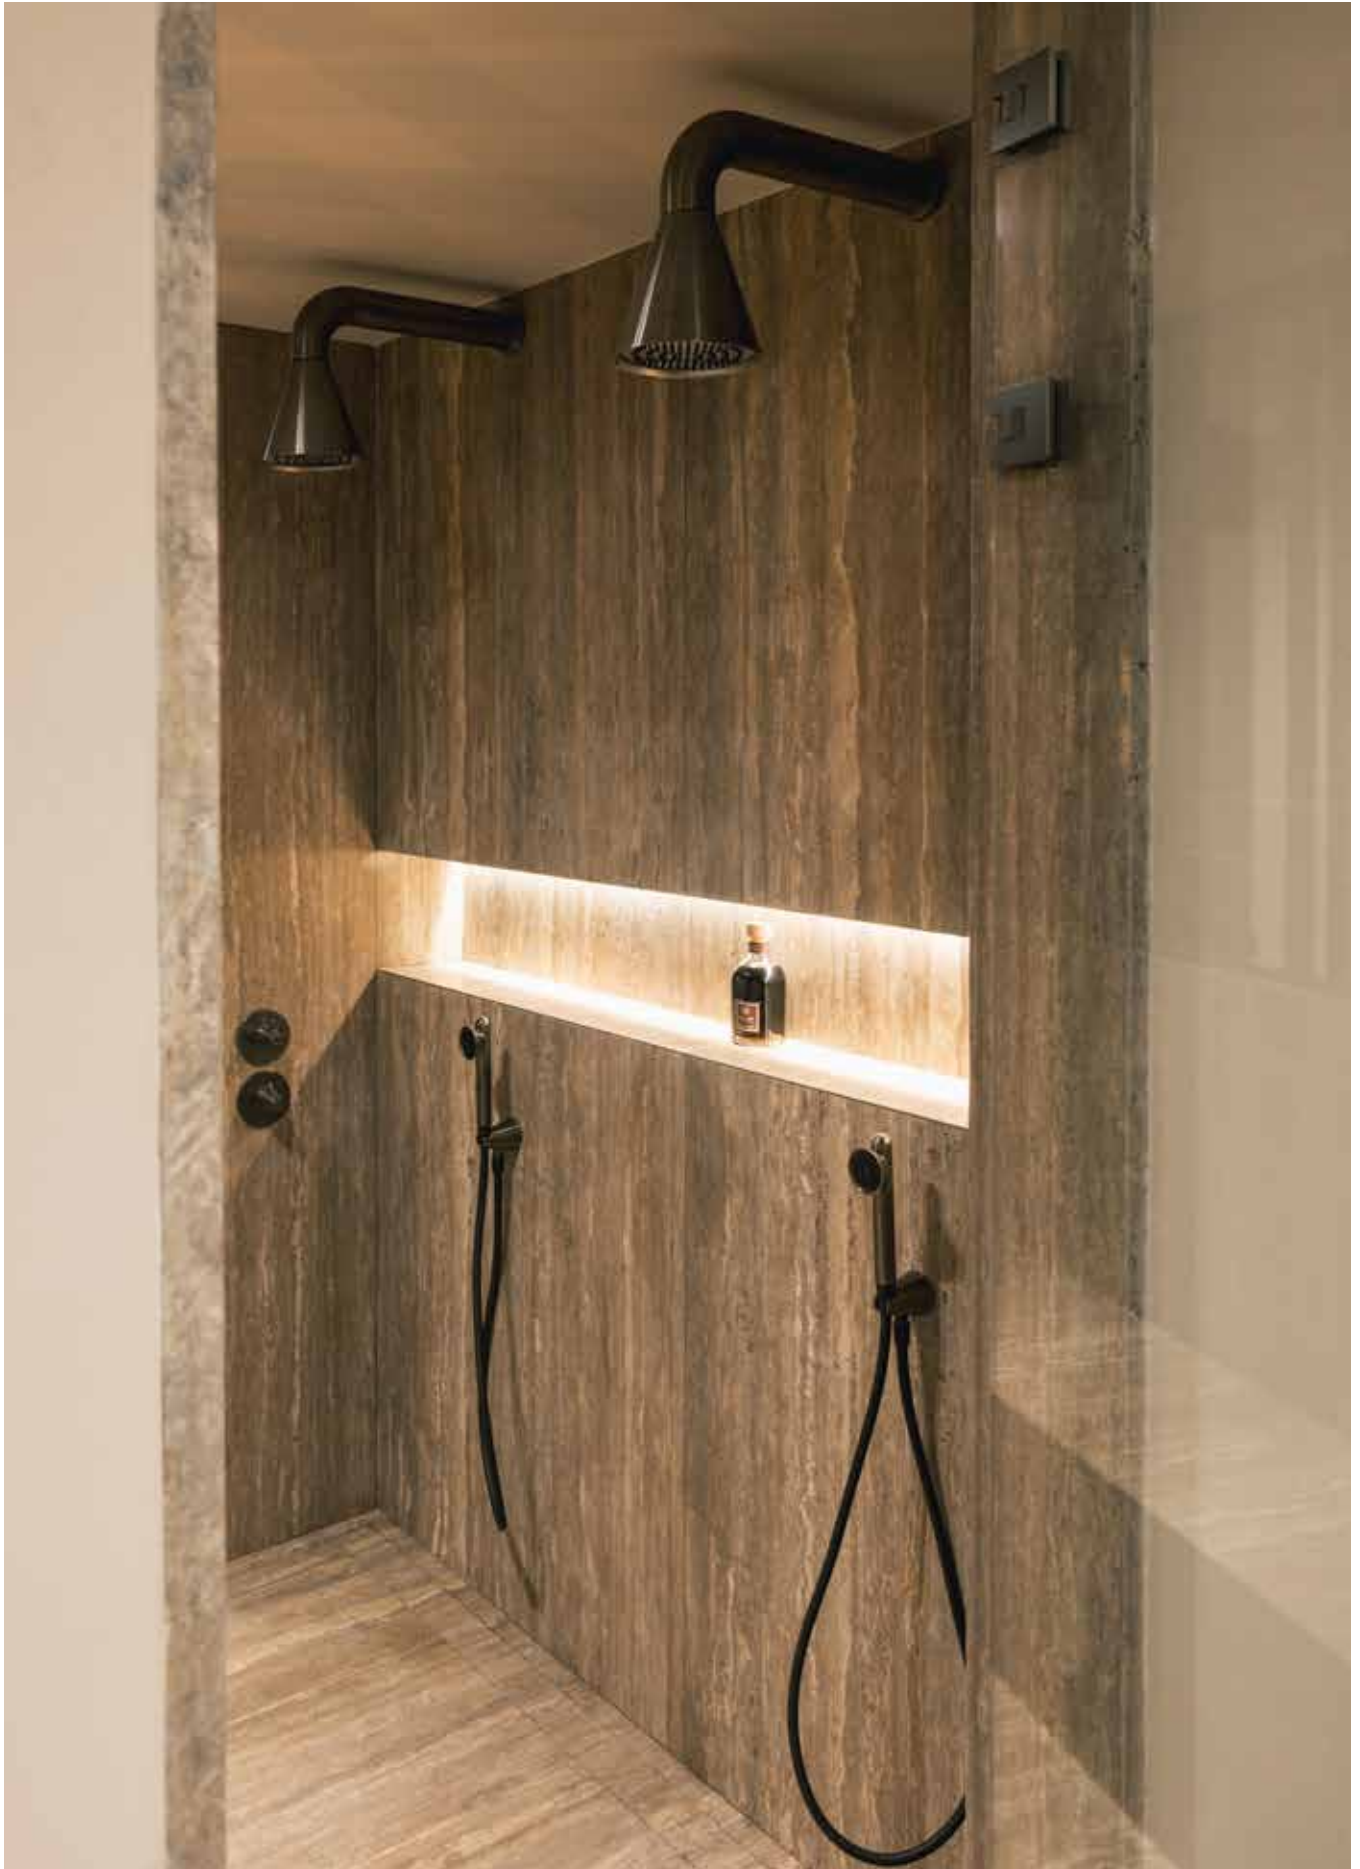

For over 20 years the award-winning JEE-O has rapidly gained recognition across the globe, available in over 40 countries.

Photo by:
Laura Hage

2 Hole Deck Mounted Basin Mixer
Stainless Steel R304
without Waste
with 1/2" Flexible Pipes