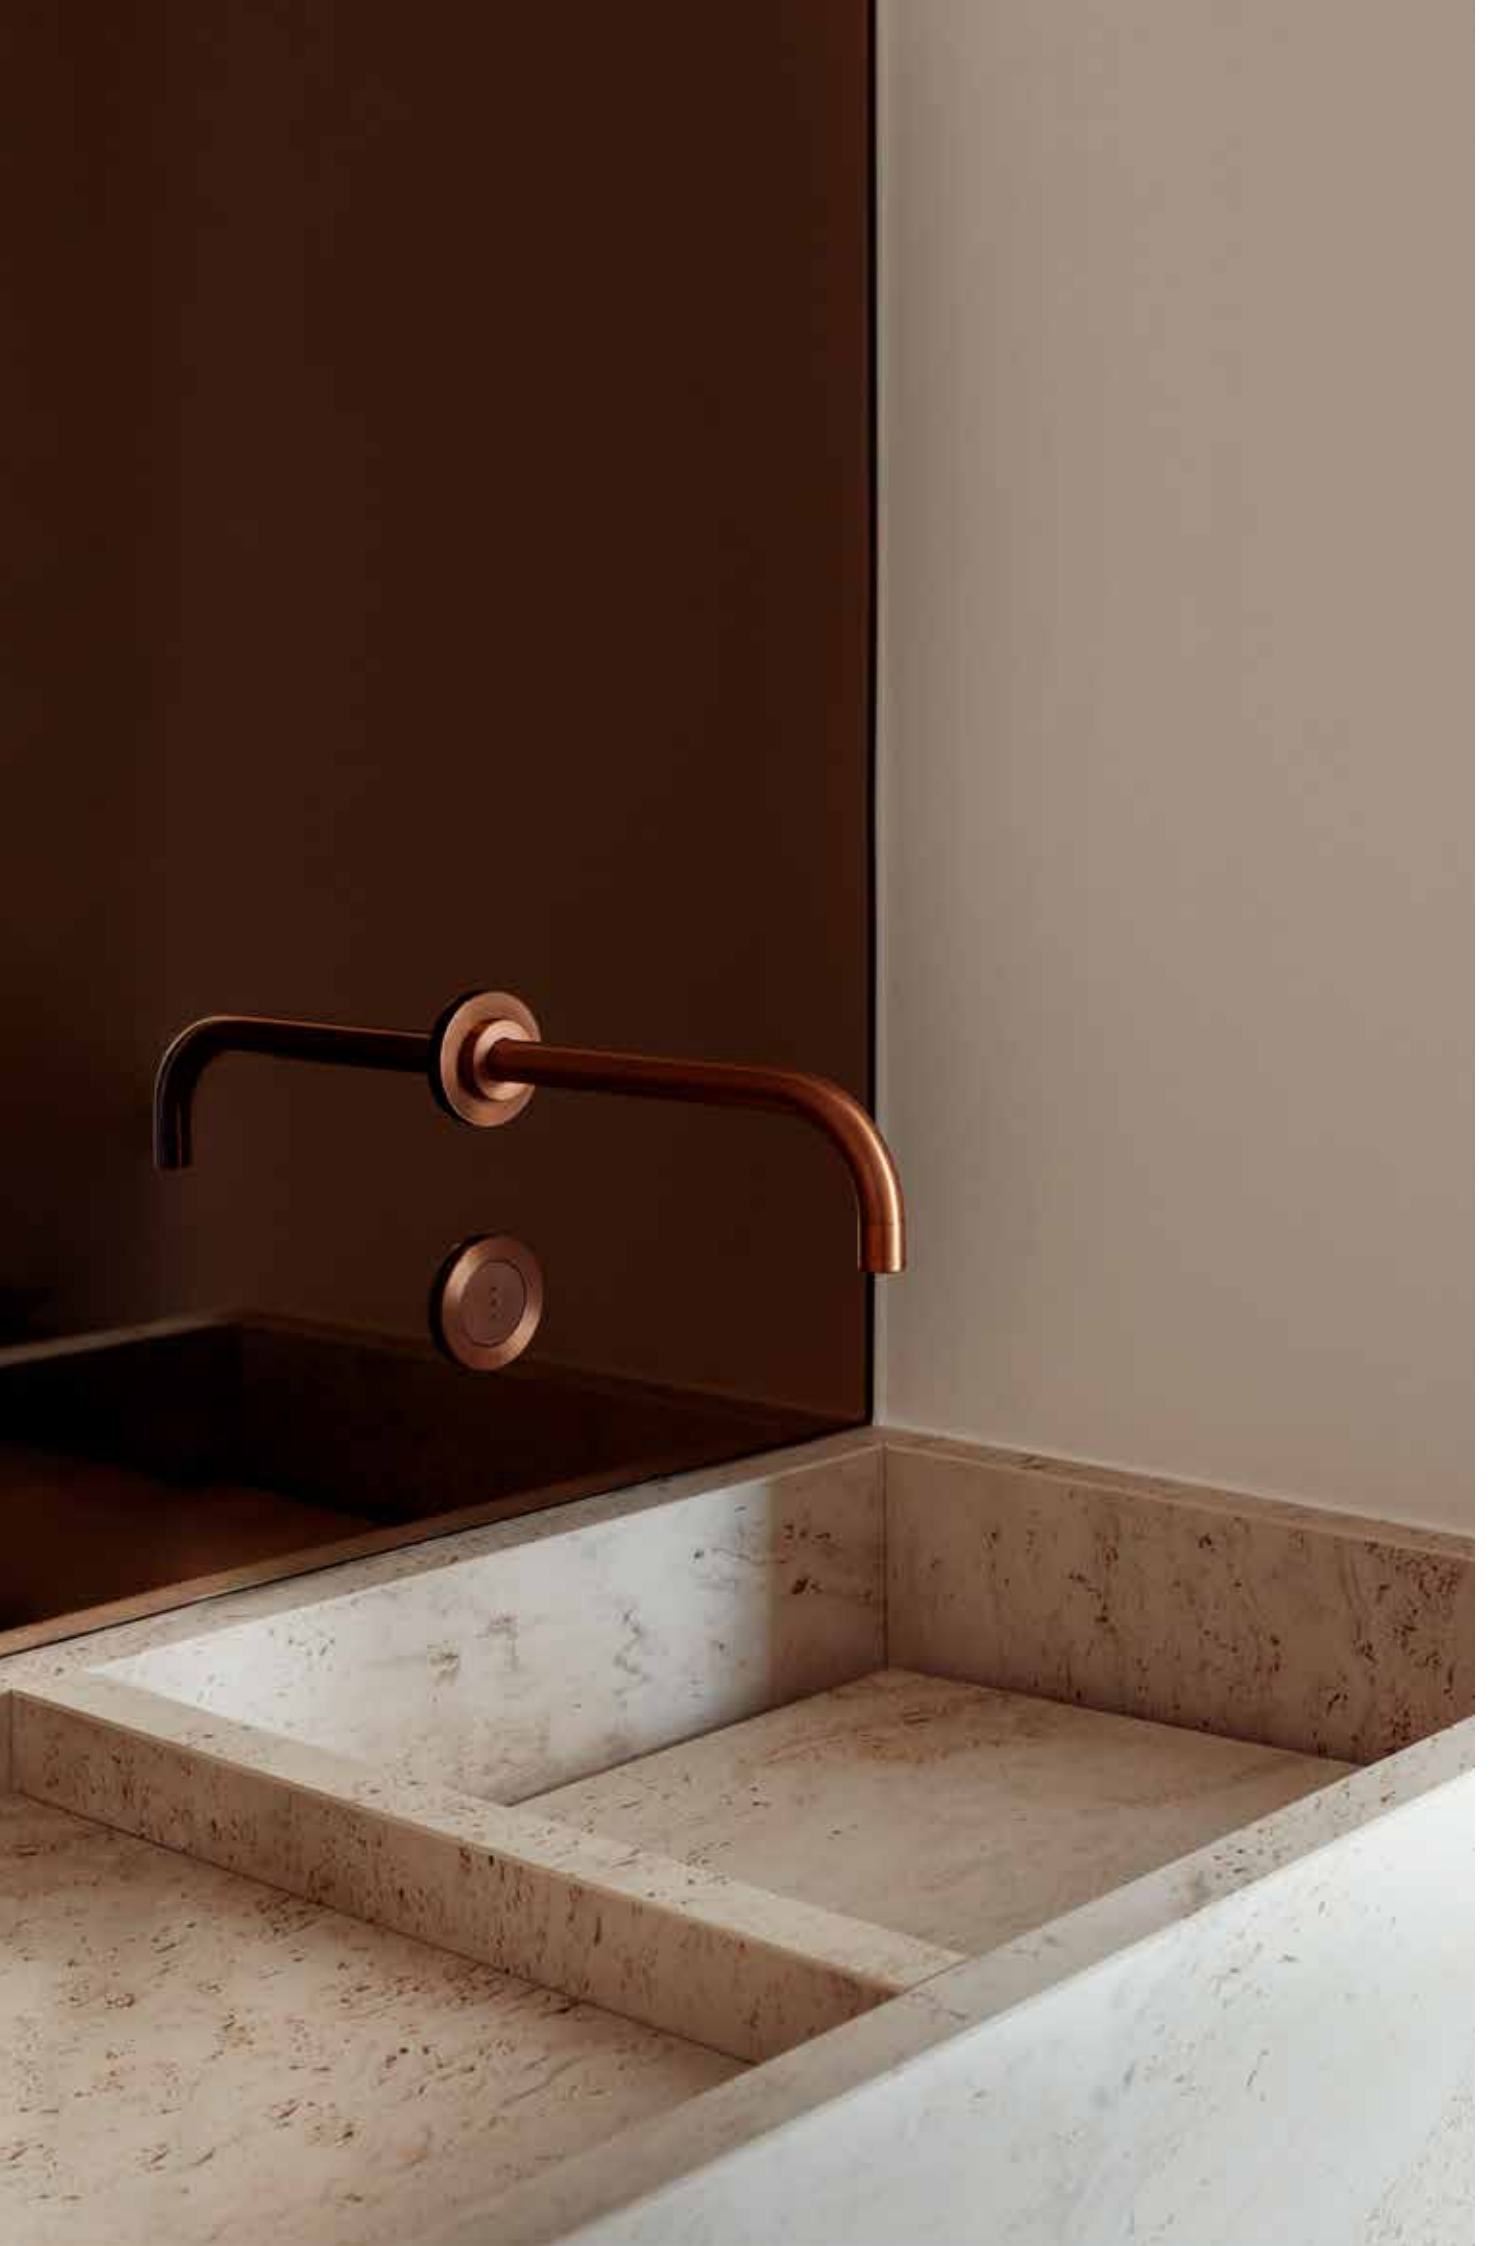

FINISHES:

STELLA

STELLA

STELLA

VOLA created the modern tap in 1968. Following the original designs by the renowned Danish architect Arne Jacobsen, VOLA combines exceptional Danish design with the traditional craftsmanship and responsible manufacturing. Since the beginning, VOLA products have been acclaimed for their timeless design and high quality.