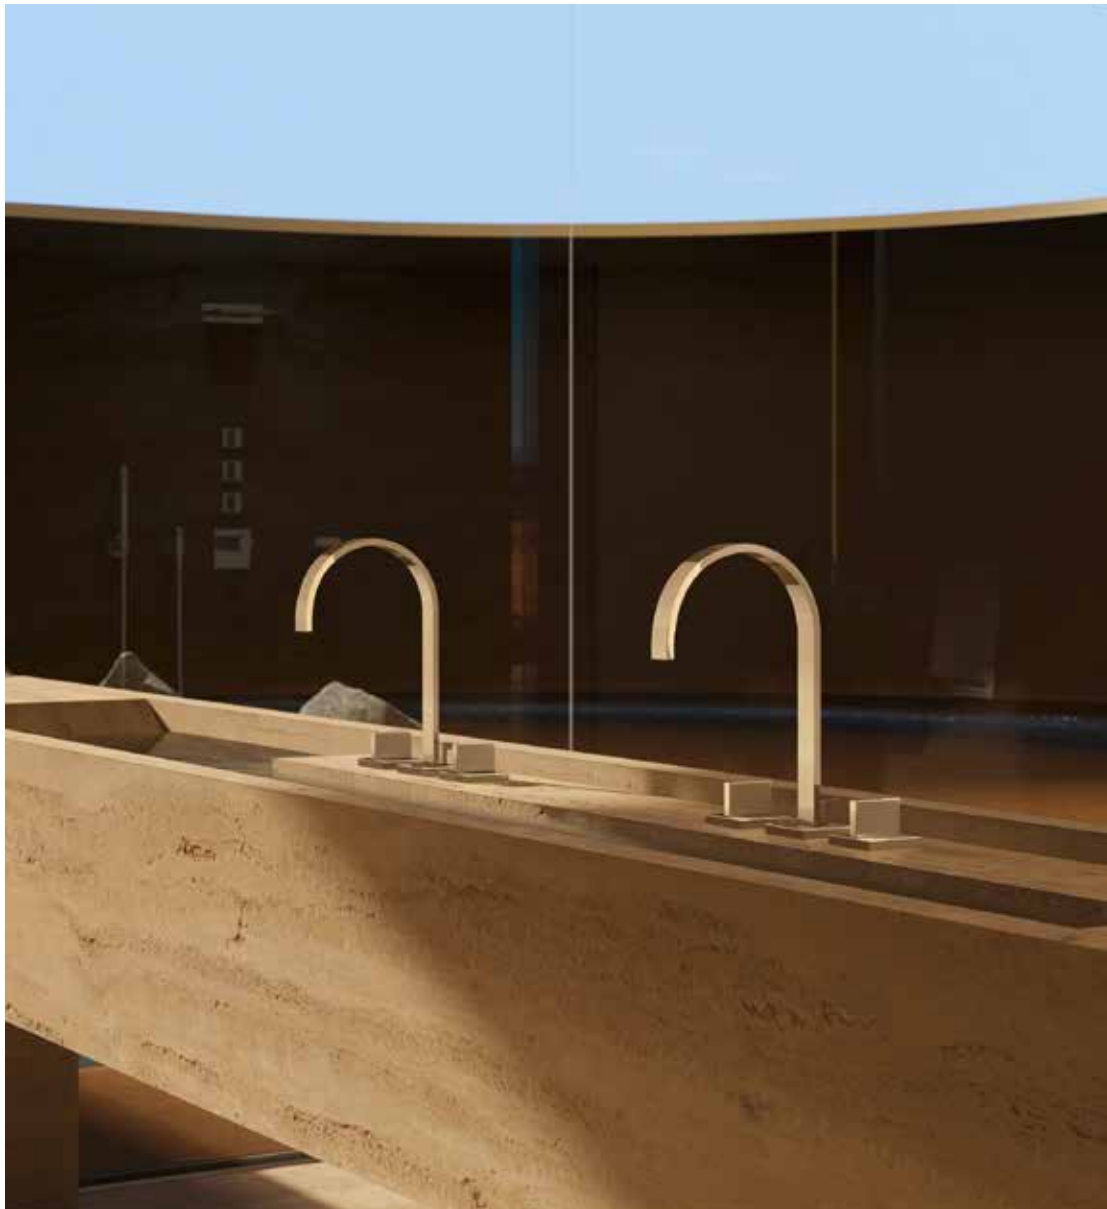

MEM

The Pure

MEM embodies clarity and purity. Its linear form: unobtrusive, yet at the same time, visible.