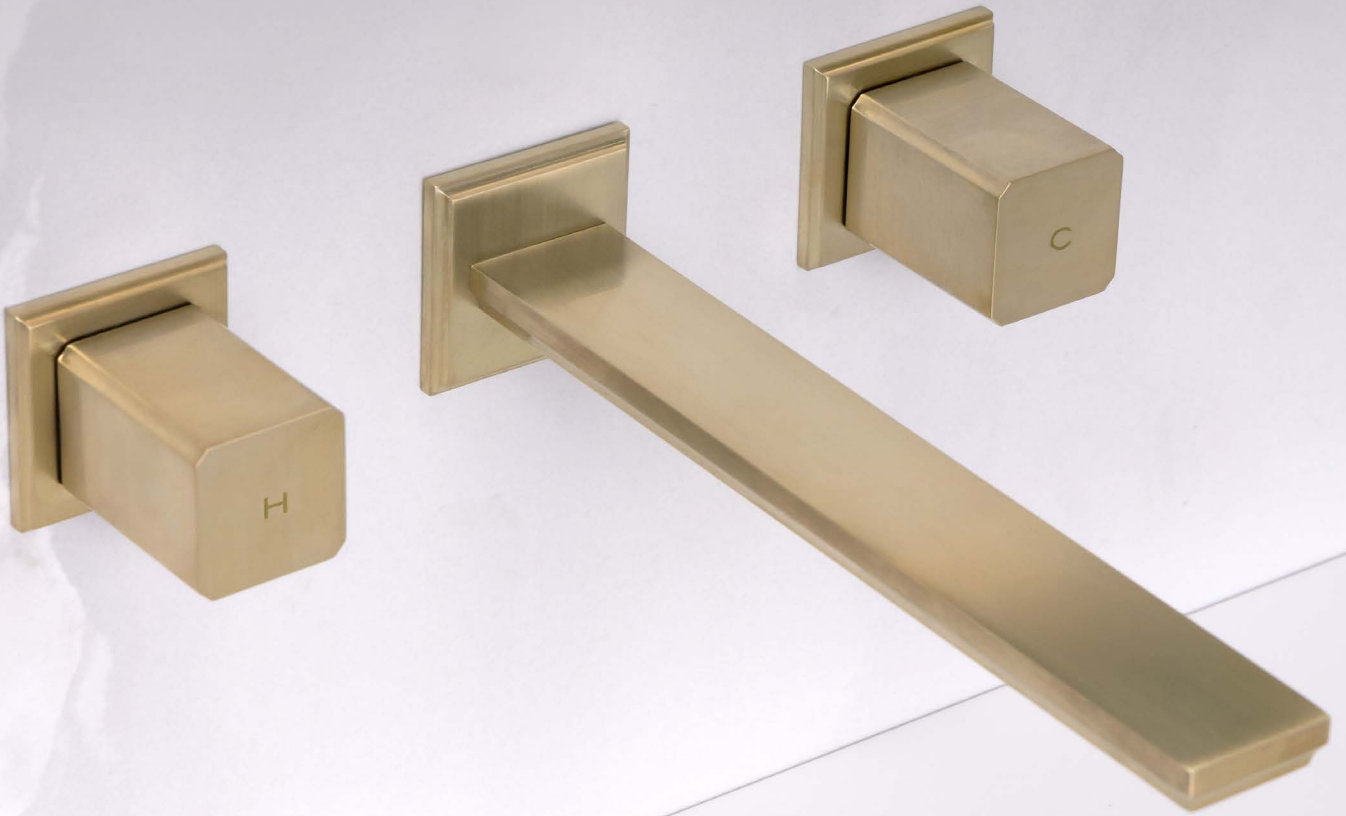

CARLYLE COLLECTION

A REIMAGINED TAKE ON
FIVE-STAR HOTEL LUXURY