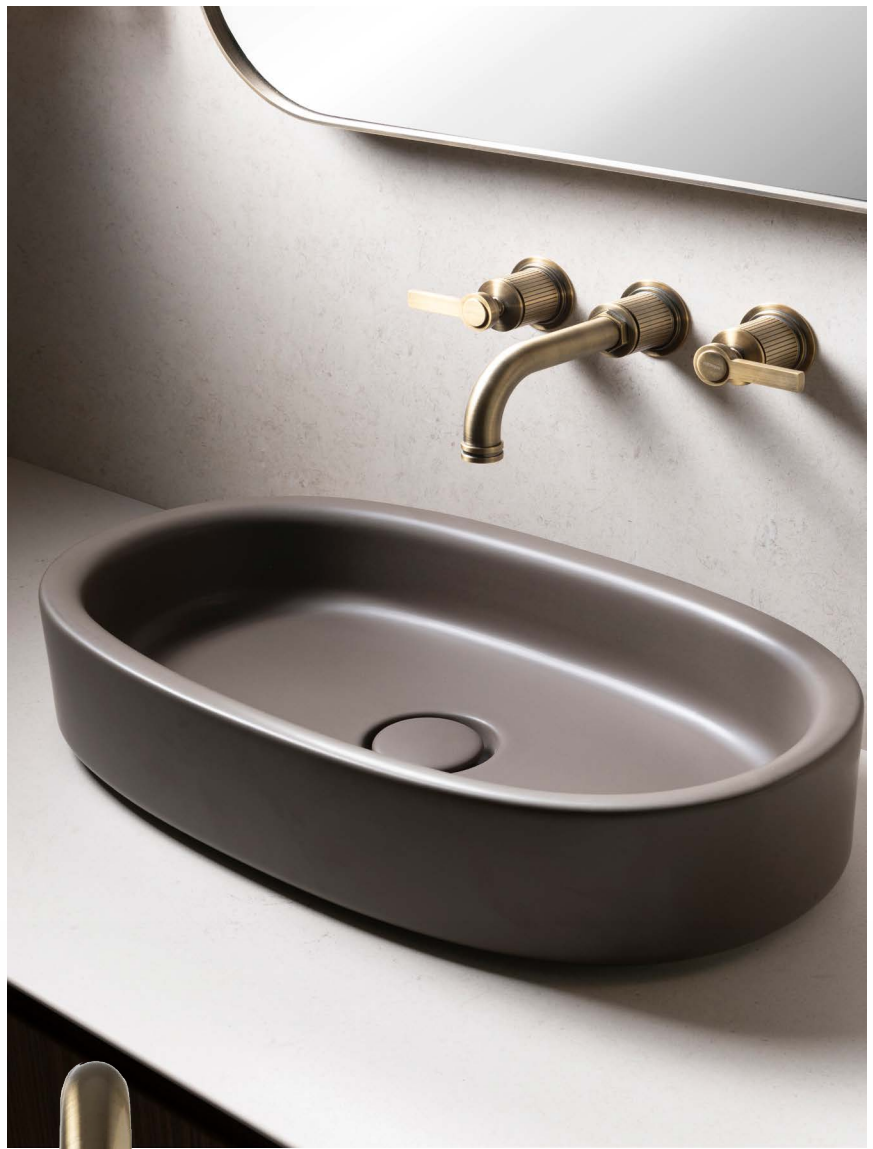

FONTEYN COLLECTION

BOLD
GRACEFUL
PERSONAL