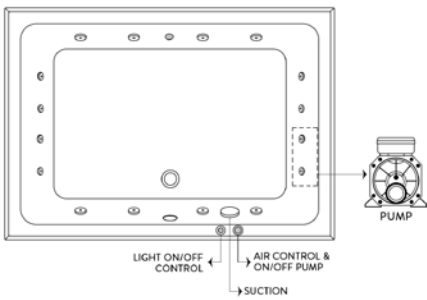

System 8C - Deluxe Whirlpool

8 Self-Draining Whirlpool Jets, Pneumatic Control Switch, 4 Back & 4 Feet Jets, Underwater Lighting