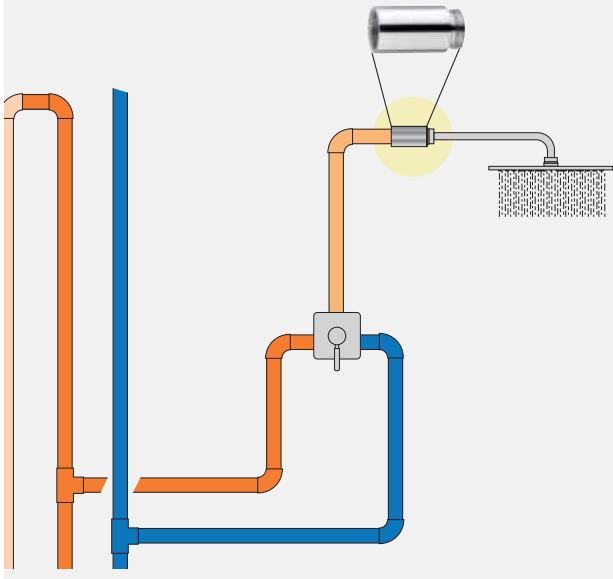

Anti-Scald Device for Shower
Thermostatic Temperature Detector
Automatically Closes when Water Temperature Exceeds 48°C

AQP-ECO-580-XXX

CP, NB

PRESSURE LIMITER APPLICATIONS

Bidet Sprays

- Protection against overpressure and water hammer
- May ease operation

Shower Heads / Hand Showers

- Protection against excess pressure load due to high pressure

Other Applications

Pressure Limiter
Limits the Downstream Pressure to 1.0 bar
Recommended for Shower Hoses, Shower Heads and Bidet Sprays

AQP-ECO-590-XXX

CP, NB, MB, AN, SBZ, RCP, BUR, OYS, GD,
Armour Coating

FINISHES: (Replace XXX with colour suffix when ordering)

CP Chrome	NB Brushed Nickel	MB Matt Black	AN Anthracite	SBZ Soft Bronze	RCP PVD Santiago	BUR PVD Soft Burgundy	OYS PVD Oyster	GD Gold	BY-C Armour Blueberry	CO-C Armour Cocoa	LG-C Armour Lip Gloss	MD-C Armour Mandarin	SA-C Armour Sage	TF-C Armour Truffle

ARMOUR COATING