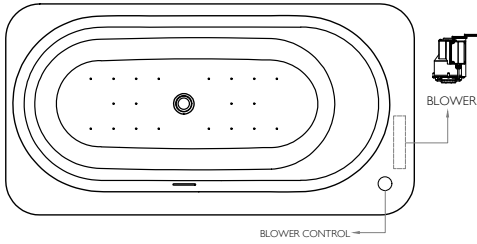

Oblique
Inset Bathtub
in Bagnoquartz
with Overflow
with Waste
1800 x 930 x 520 mm
Matt White

Invisible Spa System

20 Invisible Air jets with Electronic Control Switch,
On/Off Controls

BDB-OBQ-780D-MW

BDW-OBQ-INV20-A-MW