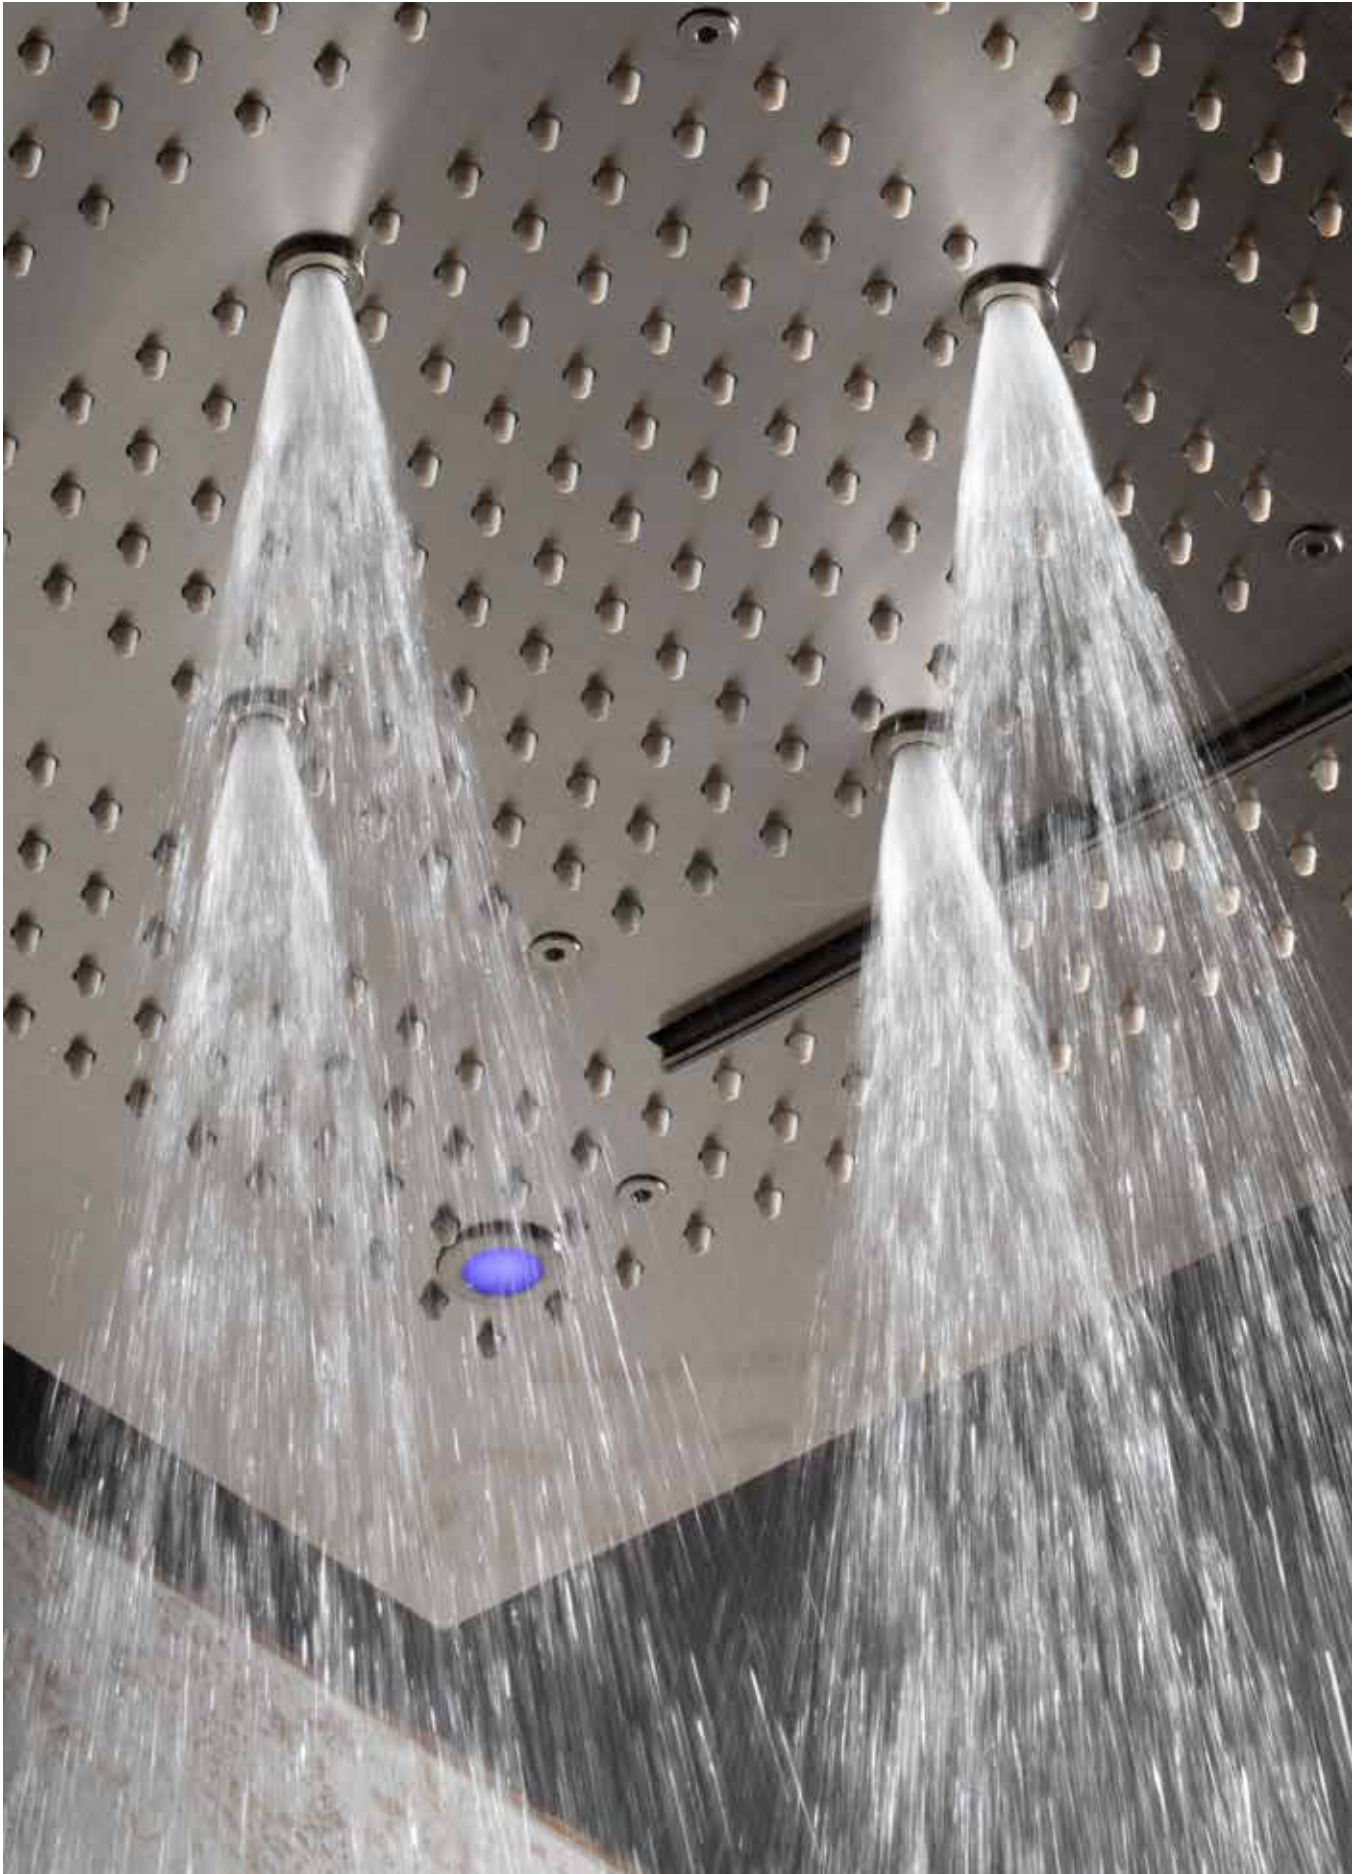

PG
 PVD Gold

RCP
 PVD Santiago

BAGNOSPA SHOWERS

Recessed Shower Head
with 4 Functions
Waterfall, Spray, Rain Curtain & Rain
with RGB LED Lights
with 1/2" Connection
600 x 600 x 2 mm
Min. Operating Pressure 1.5 bar MP