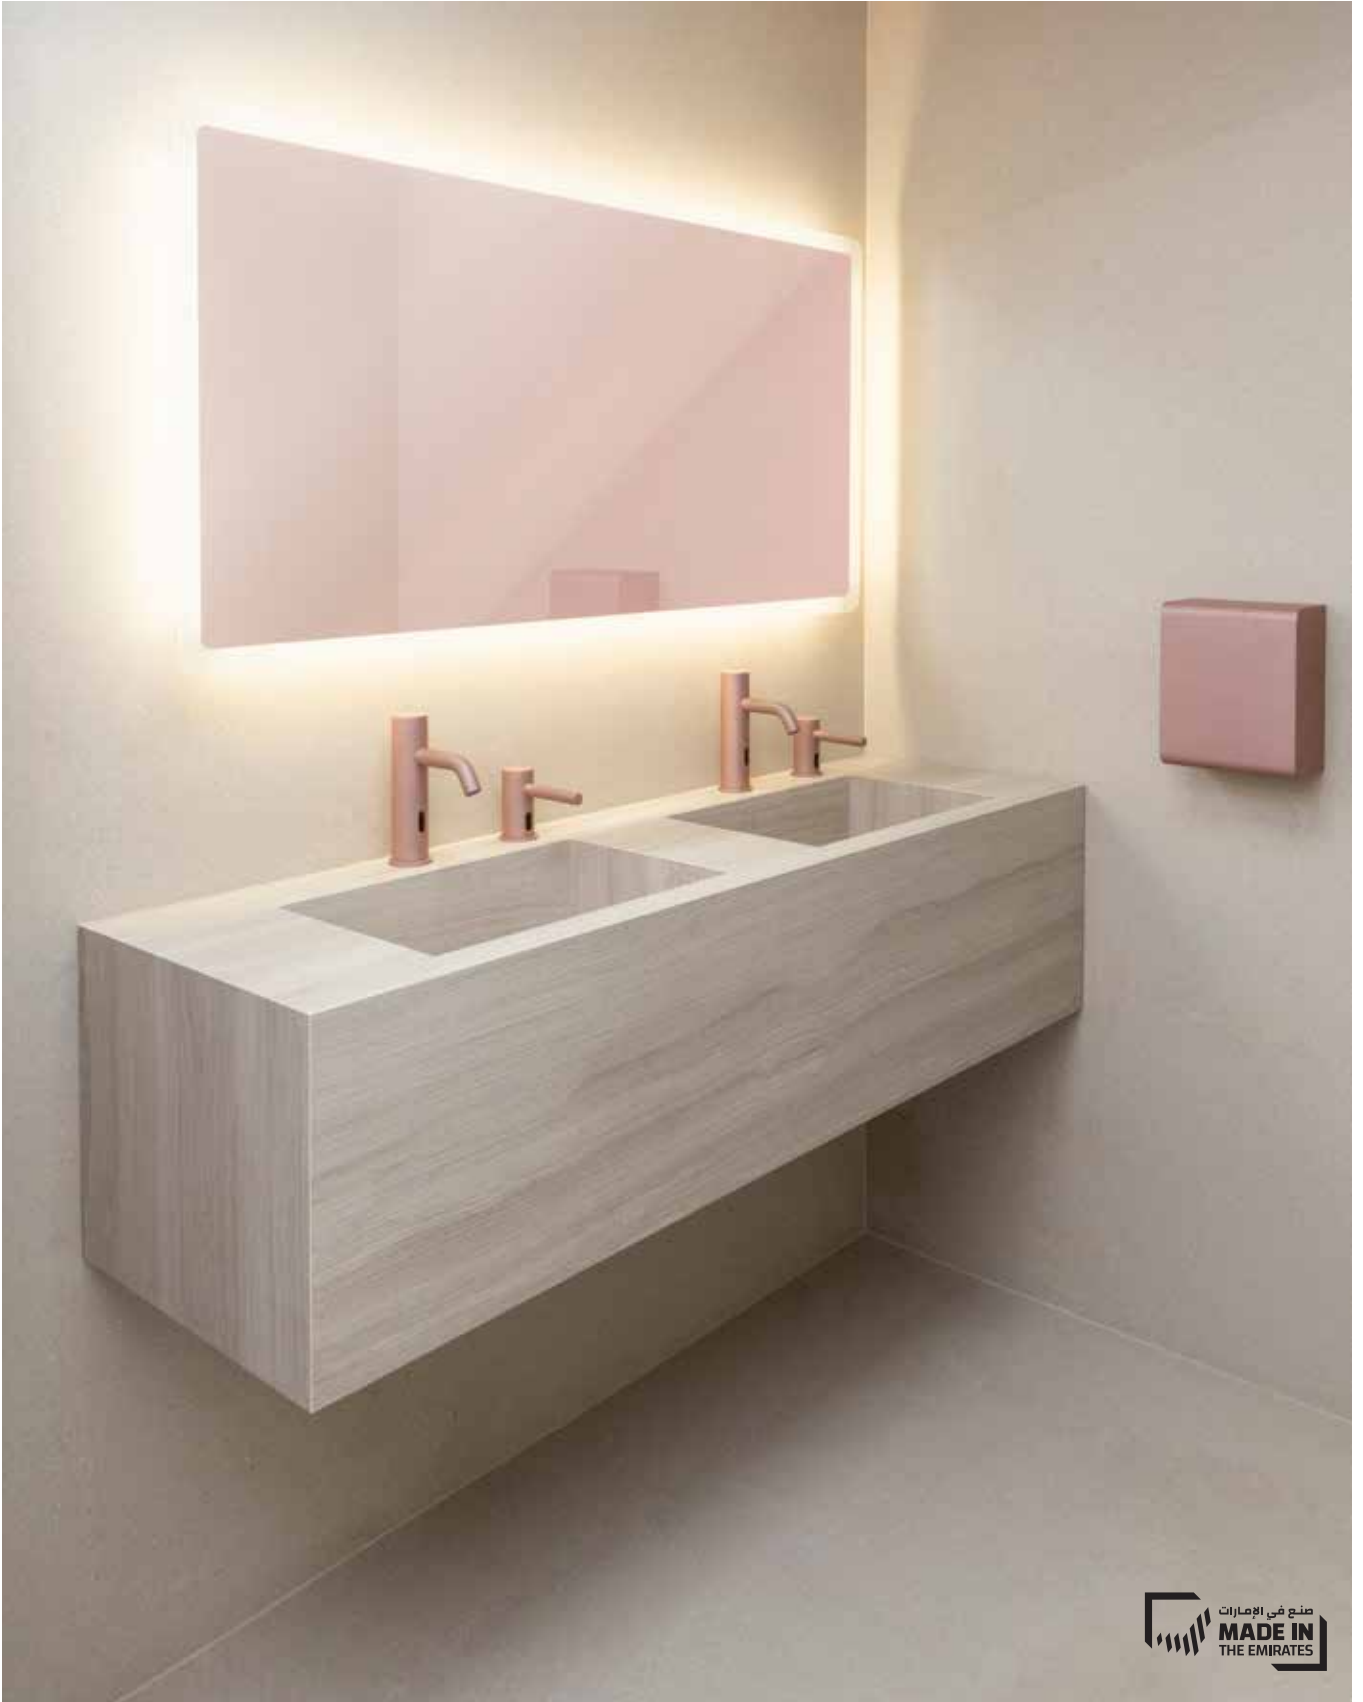

FINISHES: (Replace XXXX with colour suffix when ordering)

Wall Mounted Double Bowl Wash Basin
with Central Integrated Waste Bin
Illustration below: 1600 x 475 x 170 mm
Alternative sizes available
Please contact our sales team for further details.