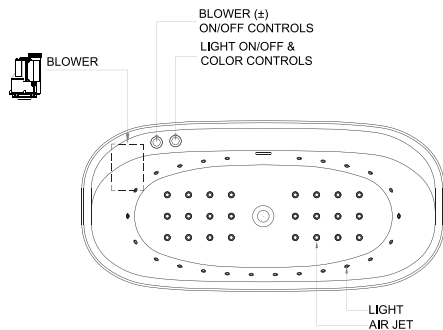

with Lightstream Whirlpool

System Luxury SPA

Luxury SPA System with 24 Spa Air Jets and 24 Chromotherapy Lights,
with Electronic Touch Controls

System Lightstream

48 Nano Air Jets, 24 Chromotherapy Lights with Electronic Control
Switch