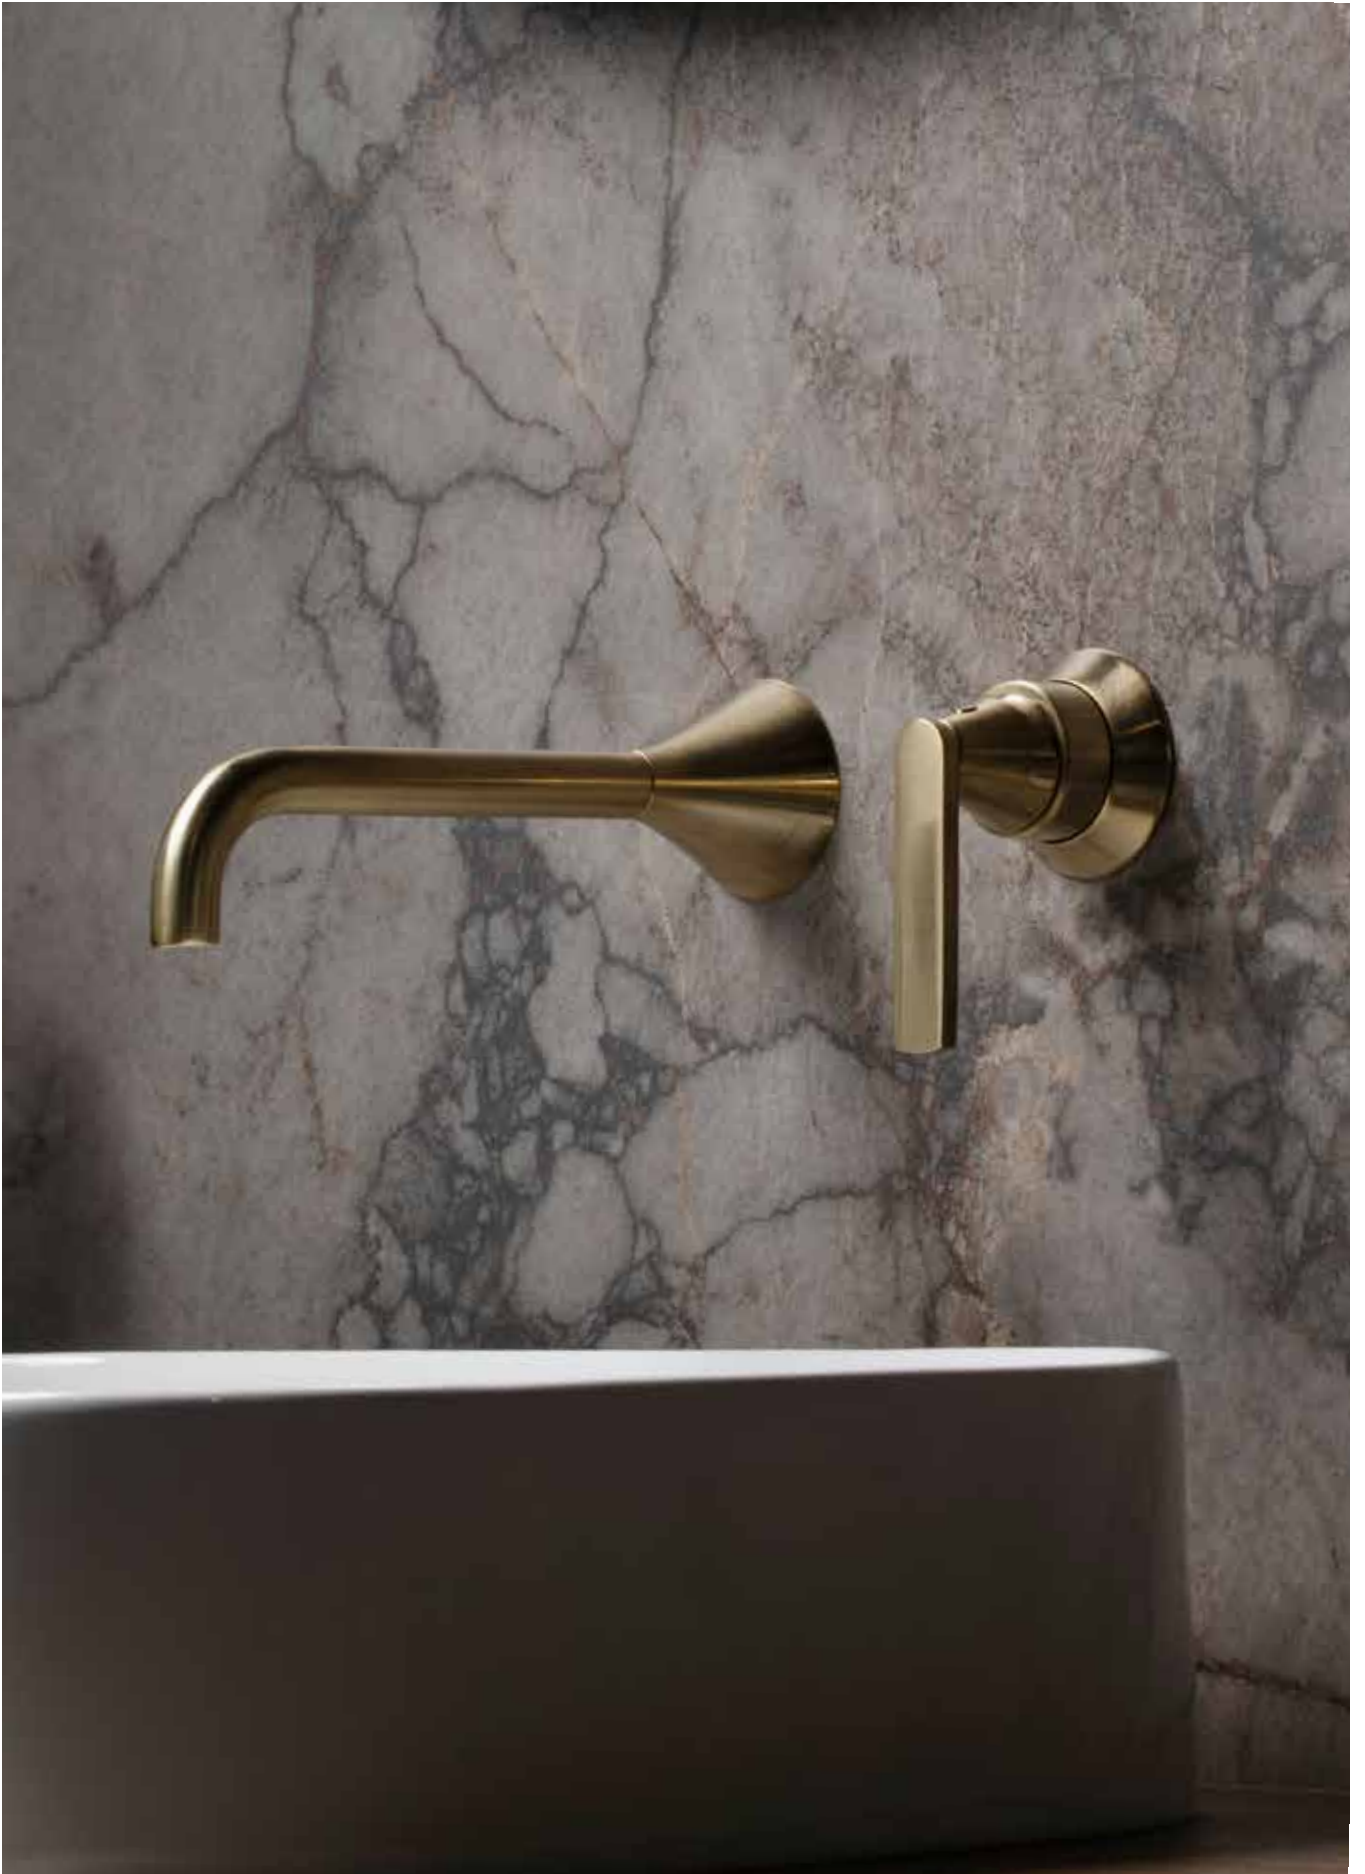

OYS
PVD Oyster

PG
PVD Gold

BRISTOL

BRISTOL

Mono Basin Mixer
with Lever Handle
without Waste
with 1/2" Flexible Pipes
Min. Operating Pressure 0.5 bar LP

BDM-BIS-301SL-XXX CP, MB, NB, CO-C, TF-C, SBZ, OYS, RCP