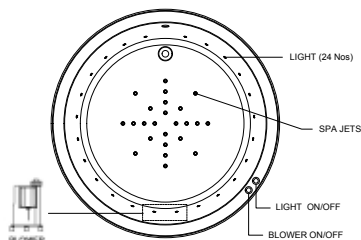

BATHING & WELLNESS

All bathtubs supplied as standard without tap holes and without leg set
All whirlpools require access panel and air ventilation. Relocation of pump and blower from right or left based on site condition (on special request from client).
All whirlpool and SPA systems have dry run protection / All whirlpool systems are supplied with leg sets.
BAGNODESIGN recommends the use of a qualified electrician for all installations.
For additional BAGNODESIGN Bath Waste options see page 502.
* ONE YEAR GUARANTEE SERVICE CONTRACT AVAILABLE