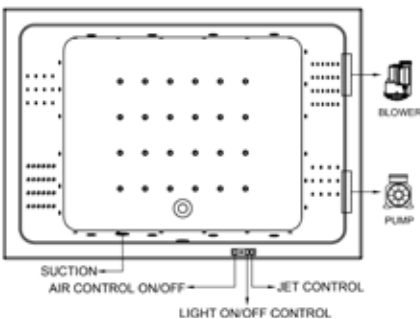

System Luxury SPA

Luxury SPA System with 24 Spa Air Jets and 24 Chromotherapy Lights, with Electronic Touch Controls

System Platinum

Luxury SPA System with 8 Midi Jets, 72 Nano Jets, 24 Spa Air Jets, 24 Chromotherapy Lights, with Electronic Touch Controls