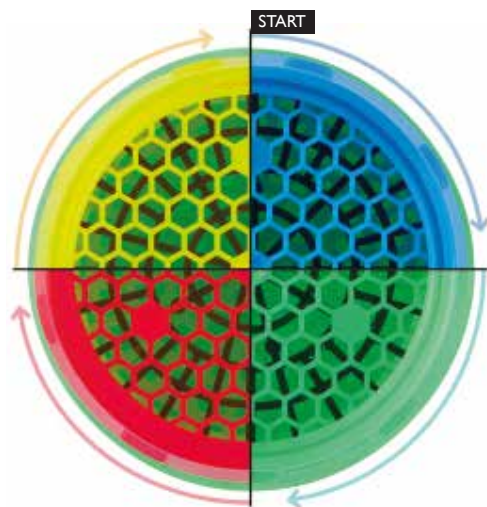

HONEYCOMB Clinic Aerators

- The integrated flow limiter (Flow Class Z) ensures a constant water flow: 7.5-9 l/min @ 3 bar. This type of flow restriction makes a significant contribution to preventing unnecessary contamination as a result of water spray
- Laminar stream
- Only drinking water compliant materials used, as certified according to KTW (UBA), DVGW 270, etc.
- Improved safety and hygiene thanks to an effective four-colour concept – each colour symbolises a replacement cycle. This means it is easy to recognise and monitor whether replacement is taking place regularly and correctly
- Minimal spray and aerosol formation, therefore minimised risk of infection with waterborne legionella or pseudomonas bacteria

NEO-40-2102-0A0
NEO-40-2102-0B0
NEO-40-2102-0C0
NEO-40-2102-0F0

Blue
Green
Red
Yellow

FOUR COLOURS, MORE SAFETY