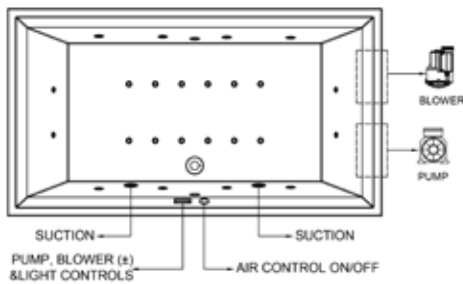

System 8ESF - Deluxe SPA

8 Self-Draining Super Flat Whirlpool Jets,
Electronic Control Switch, 2 Back & 2 Feet
Jets, Underwater Lighting, 12 SPA Air Jets