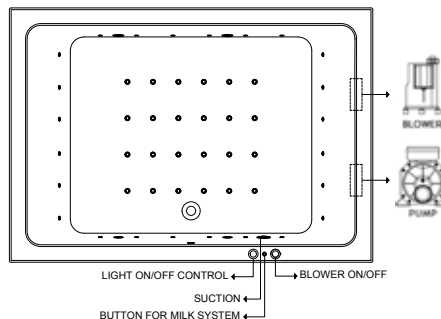

Luxury SPA Whirlpool + Milk System

Luxury Spa System + Milk System with 24 Spa Jets, 24 Chromotherapy Lights, Self Clean System, Dry Run Protection, 700-850W Blower, with Electronic Control Switch