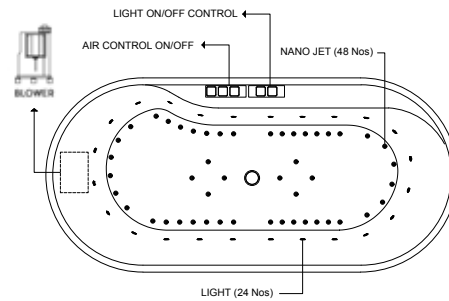

with Lightstream Whirlpool

System Luxury SPA

Luxury SPA System with 24 Spa Air Jets and 24 Chromotherapy Lights,
with Electronic Touch Controls

System Lightstream

48 Nano Air Jets, 24 Chromotherapy Lights with Electronic Control
Switch