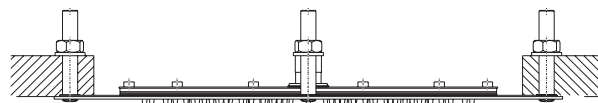

RECESSED SHOWER HEADS

Beach House

Recessed Shower Head
with 2 Functions
Rain & Laminar Jet
with 1/2" Connection
Stainless Steel Grade 316
Dia. 440 x 2 mm
Min. Operating Pressure 1.0 bar MP

NEW

A Slim Shower Head with the main body hidden away providing a minimalistic look

Requires Shower Mixer with Diverter

BDD-BCH-516-XXX

BS, MW, CO-C, TF-C, OYS

Options Round

Recessed Shower Head
with Rain Function
with 1/2" Connection
Min. Operating Pressure 1.0 bar MP