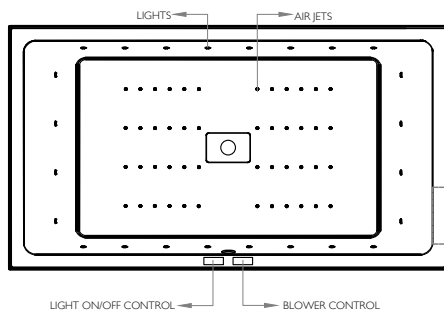

White

Matt White

System Lightstream

48 Nano Air Jets, 24 Chromotherapy Lights with Electronic Control Switch

System Luxury SPA

Luxury SPA System with 24 Spa Air Jets and 24 Chromotherapy Lights, with Electronic Touch Controls