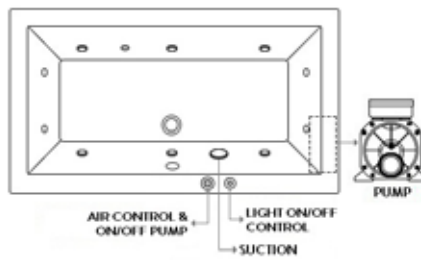

SPA BATHS

Corsair Grande

Inset Bathtub
with Overflow
1800 x 1000 x 420 mm
White

Recommended Waste BDP-WBT-110-90U-B- (Bath Pop-up Waste)

BDB-COR-G880-WH	Inset Bathtub
BDW-COR-G6A20-WH	with Whirlpool System 6A
BDW-COR-G6B21-WH	with Whirlpool System 6B
BDW-COR-G6E21-WH	with Whirlpool System 6E
BDW-COR-G6ESF21-WH	with Whirlpool System 6ESF
BDB-LEG-A540-A-BK	Leg Set (Not Required with Whirlpool)

BATHING &
WELLNESS

System 6A - Standard Whirlpool

6 Self-Draining Whirlpool Jets, Pneumatic Control Switch

System 6B - Deluxe Whirlpool

6 Self-Draining Whirlpool Jets, Pneumatic Control Switch, 2 Back & 2 Feet Jets, Underwater Lighting

System 6E - Deluxe SPA

6 Self-Draining Whirlpool Jets, Pneumatic Control Switch, 2 Back & 2 Feet Jets, Underwater Lighting, 12 Spa Air Jets on Bathtub Base

System 6ESF - Deluxe Spa

6 Self-Draining Whirlpool Jets, 12 Spa Air Jets on the Bathtub Base, Electronic Control Switch, 2 Back & 2 Feet Jets, Underwater Lighting

All bathtubs supplied as standard without tap holes and without leg set
All whirlpools require access panel and air ventilation. Relocation of pump and blower from right or left based on site condition (on special request from client).
All whirlpool and SPA systems have dry run protection / All whirlpool systems are supplied with leg sets.
BAGNODESIGN recommends the use of a qualified electrician for all installations.
For additional BAGNODESIGN Bath Waste options see page 502.
* ONE YEAR GUARANTEE SERVICE CONTRACT AVAILABLE