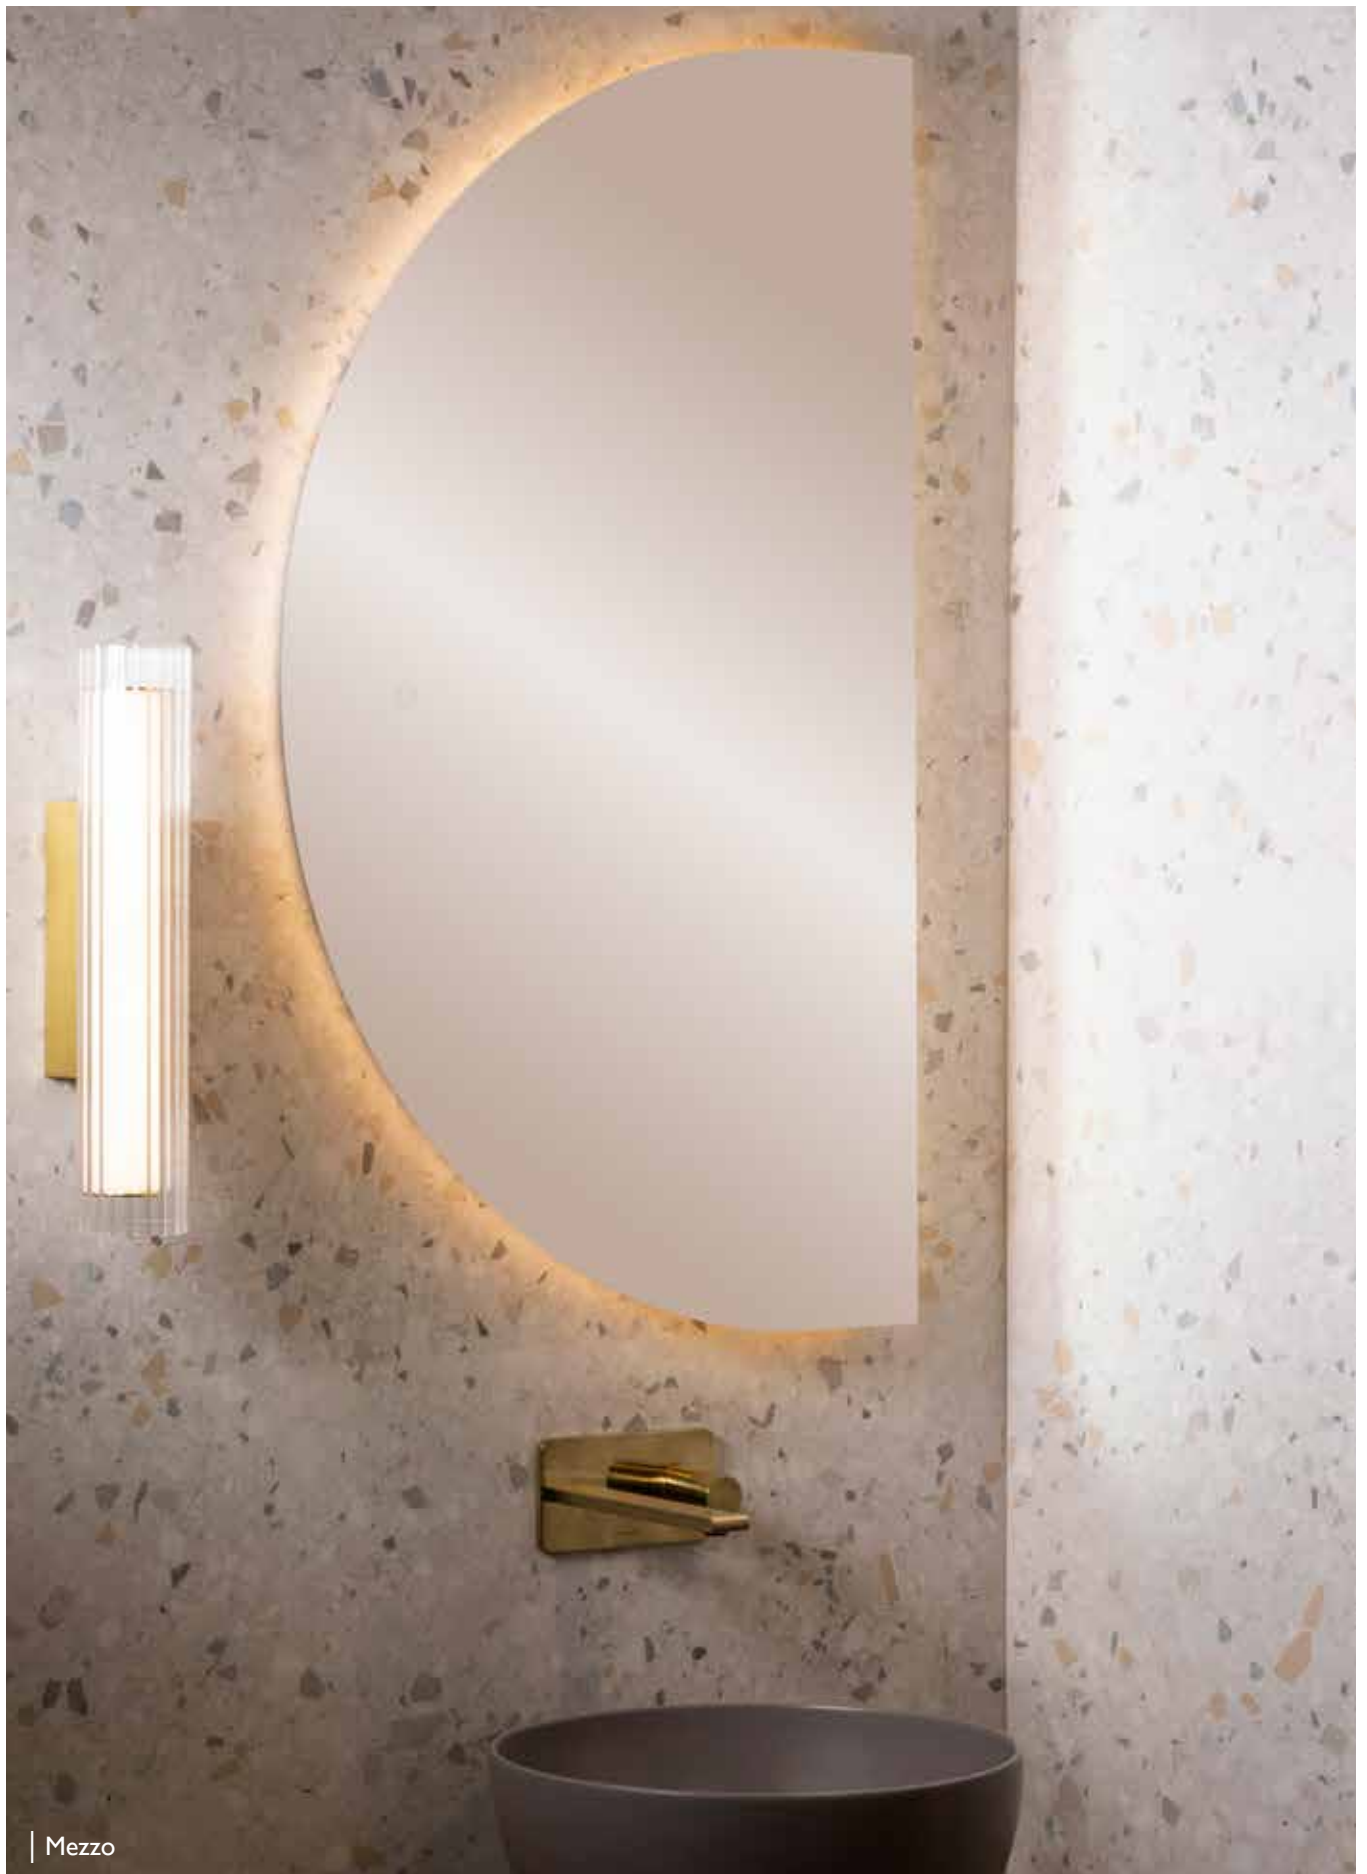

LUXURY ILLUMINATED MIRRORS

MIRRORS

| Mezzo