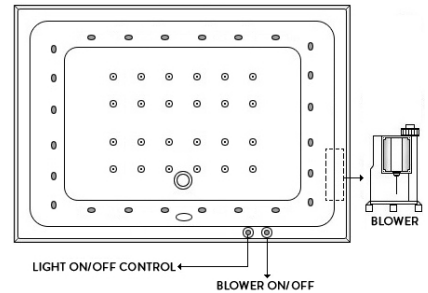

System Luxury SPA

Luxury SPA System with 24 Spa Air Jets and 24 Chromotherapy Lights, with Electronic Touch Controls

System Platinum

Luxury SPA System with 8 Midi Jets, 72 Nano Jets, 24 Spa Air Jets, 24 Chromotherapy Lights, with Electronic Touch Controls