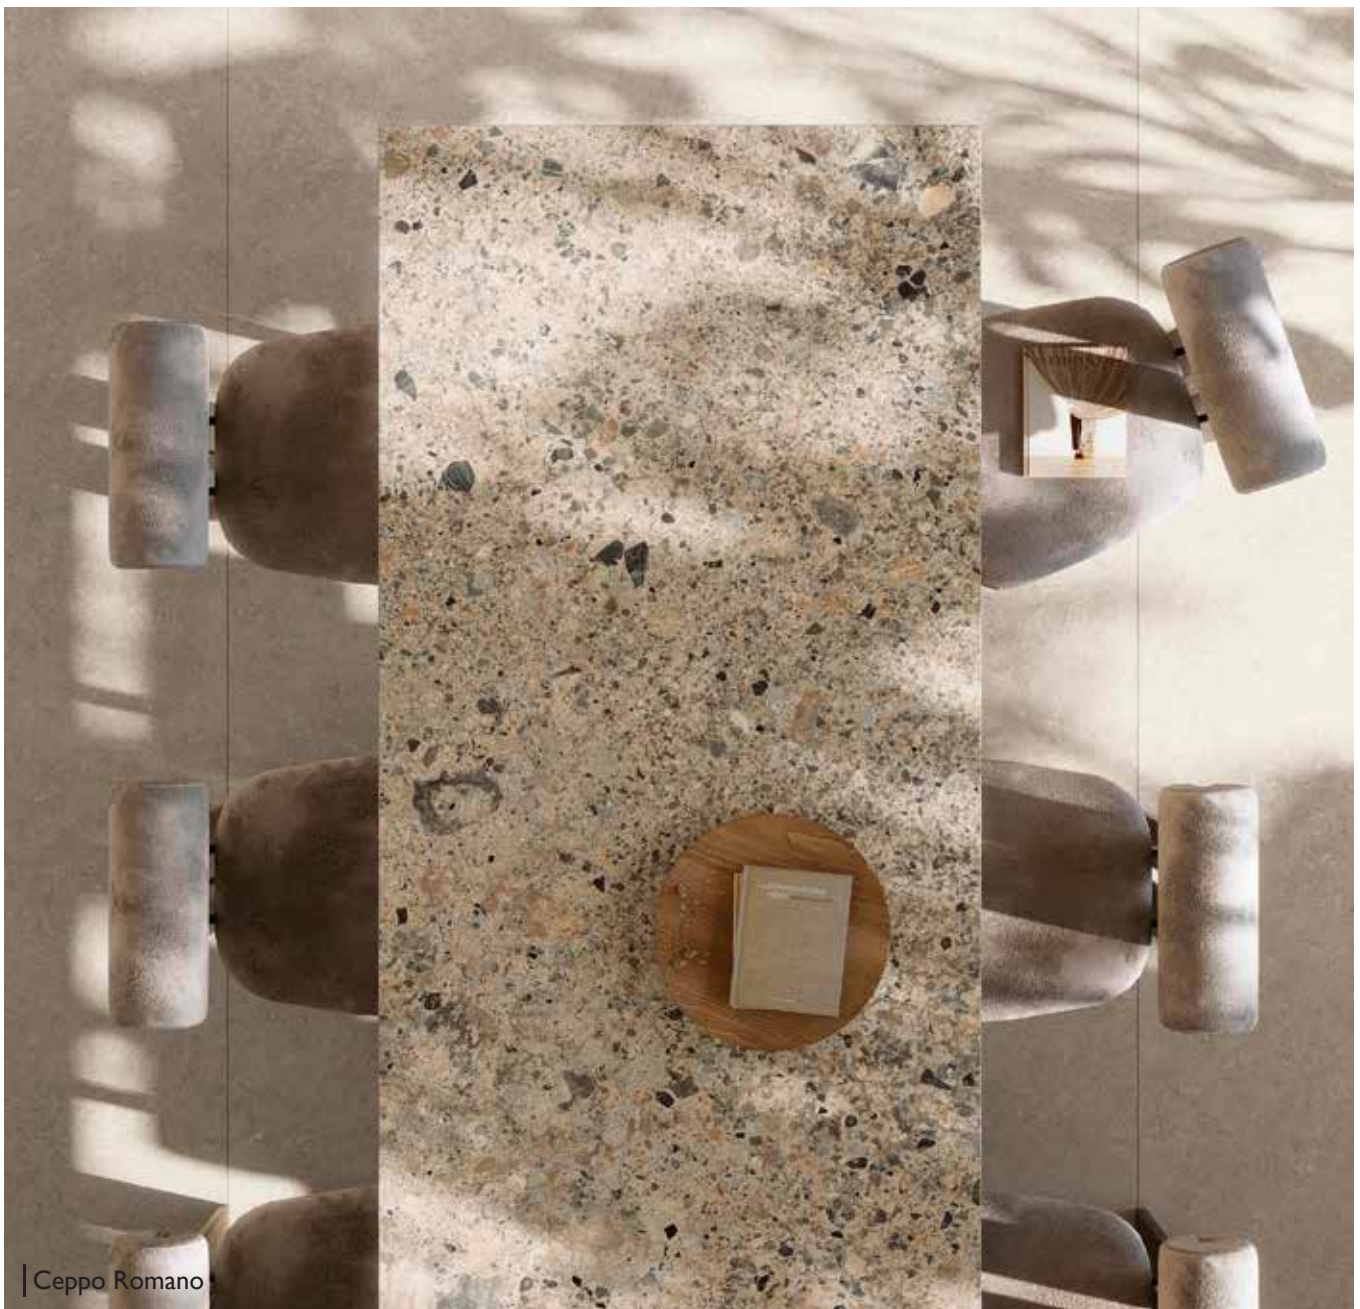

Surfaces

BAGNODESIGN

A directional capsule collection featuring the latest tile and slab trends in a variety of hues, formats and finishes, SURFACES BAGNODESIGN stands as an enduring benchmark for quality, choice, and style.

Comprising of a wide range of small and large format tiles and slabs suitable for every indoor or outdoor space, SURFACES BAGNODESIGN is the ideal option to complete any look, from maximalism to pared-down Scandi style. An extensive colour palette and a variety of shapes and finishes, including gloss, matt, and temptingly tactile textures, offers an endless array of combinations for a unique look that meshes perfectly with your personal style.

Carefully curated to complement the wider BAGNODESIGN bathroom and kitchen ranges, every product in the SURFACES BAGNODESIGN collection is manufactured to exacting standards by leading European manufacturers to ensure outstanding results designed to stand the test of time.