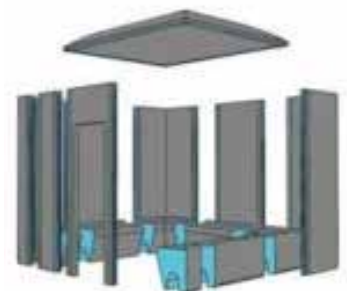

CUSTOM STEAM ROOM SOLUTIONS

Create a steam room that becomes your own personal haven. Our custom solutions give you design freedom in any shape, size or style that fits your space. The materials we use are fully waterproof and heat-resistant, giving you a reliable, and highly durable base for your tiles, finishes and layout.

Whether you want a traditional hammam-style space or a modern and minimal retreat with optional benches, we have everything you need, with extra features such as Wi-Fi control, built-in speakers, RGB lighting or heated seating.