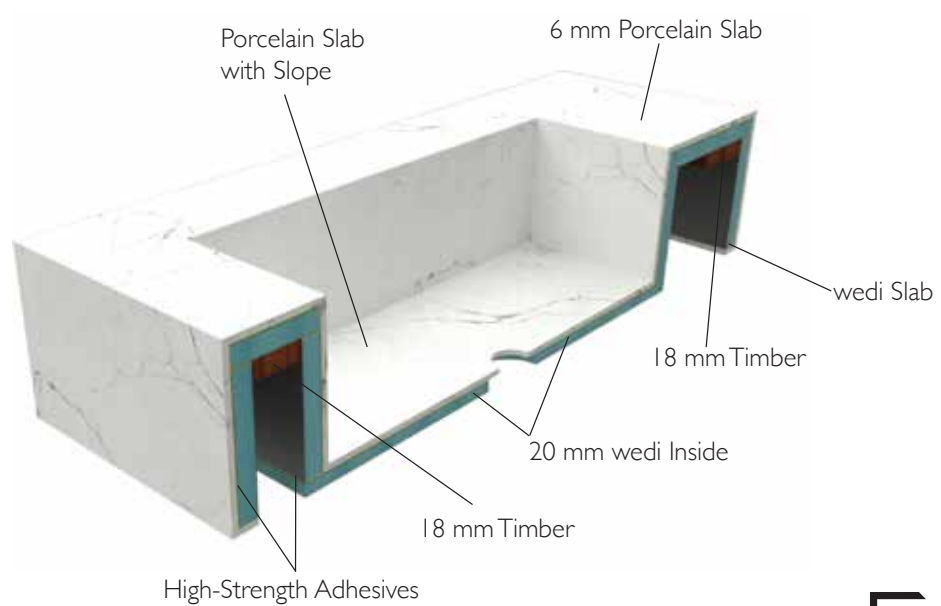

SECTIONAL DETAILS

Wedi Core
Porcelain Slab Surface
without Overflow

ALPINE

Wall Mounted Trough Wash Basin with Waste Cover without Tap Ledge without Overflow

Recommended Waste
BDP-WBB-300-UB-

BDS-ALP-TRO-080-XXX	800 x 485 x 185 mm COR, SA
BDS-ALP-TRO-120-XXX	1200 x 485 x 185 mm COR, SA
BDS-ALP-TRO-160-XXX	1600 x 485 x 185 mm COR, SA
BDS-ALP-TRO-200-XXX	2000 x 485 x 185 mm COR, SA