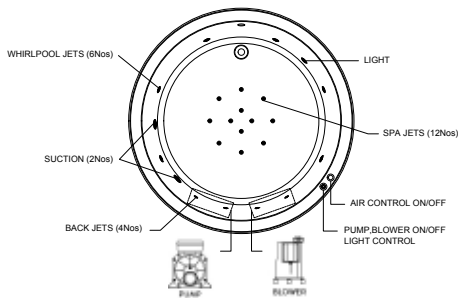

System 6ESF - Super Deluxe SPA

6 Self-Draining Super Flat Whirlpool Jets, Electronic Control Switch, 4 Back Jets, Underwater Lighting, 12 Spa Air Jets on Bath Tub Base

System LUXS19 - Luxury SPA

Luxury SPA System with 24 Spa Air Jets and 24 Chromotherapy Lights, with Electronic Touch Controls