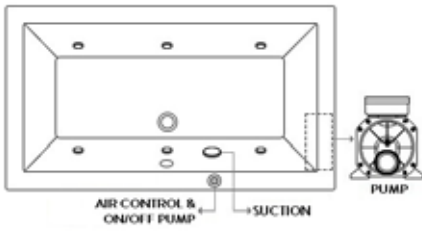

SPA BATHS

Corsair Grande

Inset Bathtub
with Overflow
1800 x 1000 x 420 mm
White

Recommended Waste BDP-WBT-110-90U-B- (Bath Pop-up Waste)

BDB-COR-G880-WH	Inset Bathtub
BDW-COR-G6A20-WH	with Whirlpool System 6A
BDW-COR-G6B21-WH	with Whirlpool System 6B
BDW-COR-G6E21-WH	with Whirlpool System 6E
BDW-COR-G6ESF21-WH	with Whirlpool System 6ESF
BDB-LEG-A540-A-BK	Leg Set (Not Required with Whirlpool)

BATHING &
WELLNESS

System 6A - Standard Whirlpool

6 Self-Draining Whirlpool Jets, Pneumatic Control Switch

System 6B - Deluxe Whirlpool

6 Self-Draining Whirlpool Jets, Pneumatic Control Switch, 2 Back & 2 Feet Jets, Underwater Lighting

System 6E - Deluxe SPA

6 Self-Draining Whirlpool Jets, Pneumatic Control Switch, 2 Back & 2 Feet Jets, Underwater Lighting, 12 Spa Air Jets on Bathtub Base

System 6ESF - Deluxe Spa

6 Self-Draining Whirlpool Jets, 12 Spa Air Jets on the Bathtub Base, Electronic Control Switch, 2 Back & 2 Feet Jets, Underwater Lighting

All bathtubs supplied as standard without tap holes and without leg set
All whirlpools require access panel and air ventilation. Relocation of pump and blower from right or left based on site condition (on special request from client).
All whirlpool and SPA systems have dry run protection / All whirlpool systems are supplied with leg sets.
BAGNODESIGN recommends the use of a qualified electrician for all installations.
For additional BAGNODESIGN Bath Waste options see page 502.
* ONE YEAR GUARANTEE SERVICE CONTRACT AVAILABLE