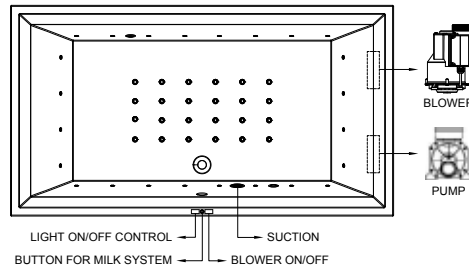

Luxury SPA Whirlpool + Milk System

Luxury Spa System + Milk System with 24
Spa Jets, 24 Chromotherapy Lights, Self Clean
System, Dry Run Protection, 700-850W
Blower, with Electronic Control Switch