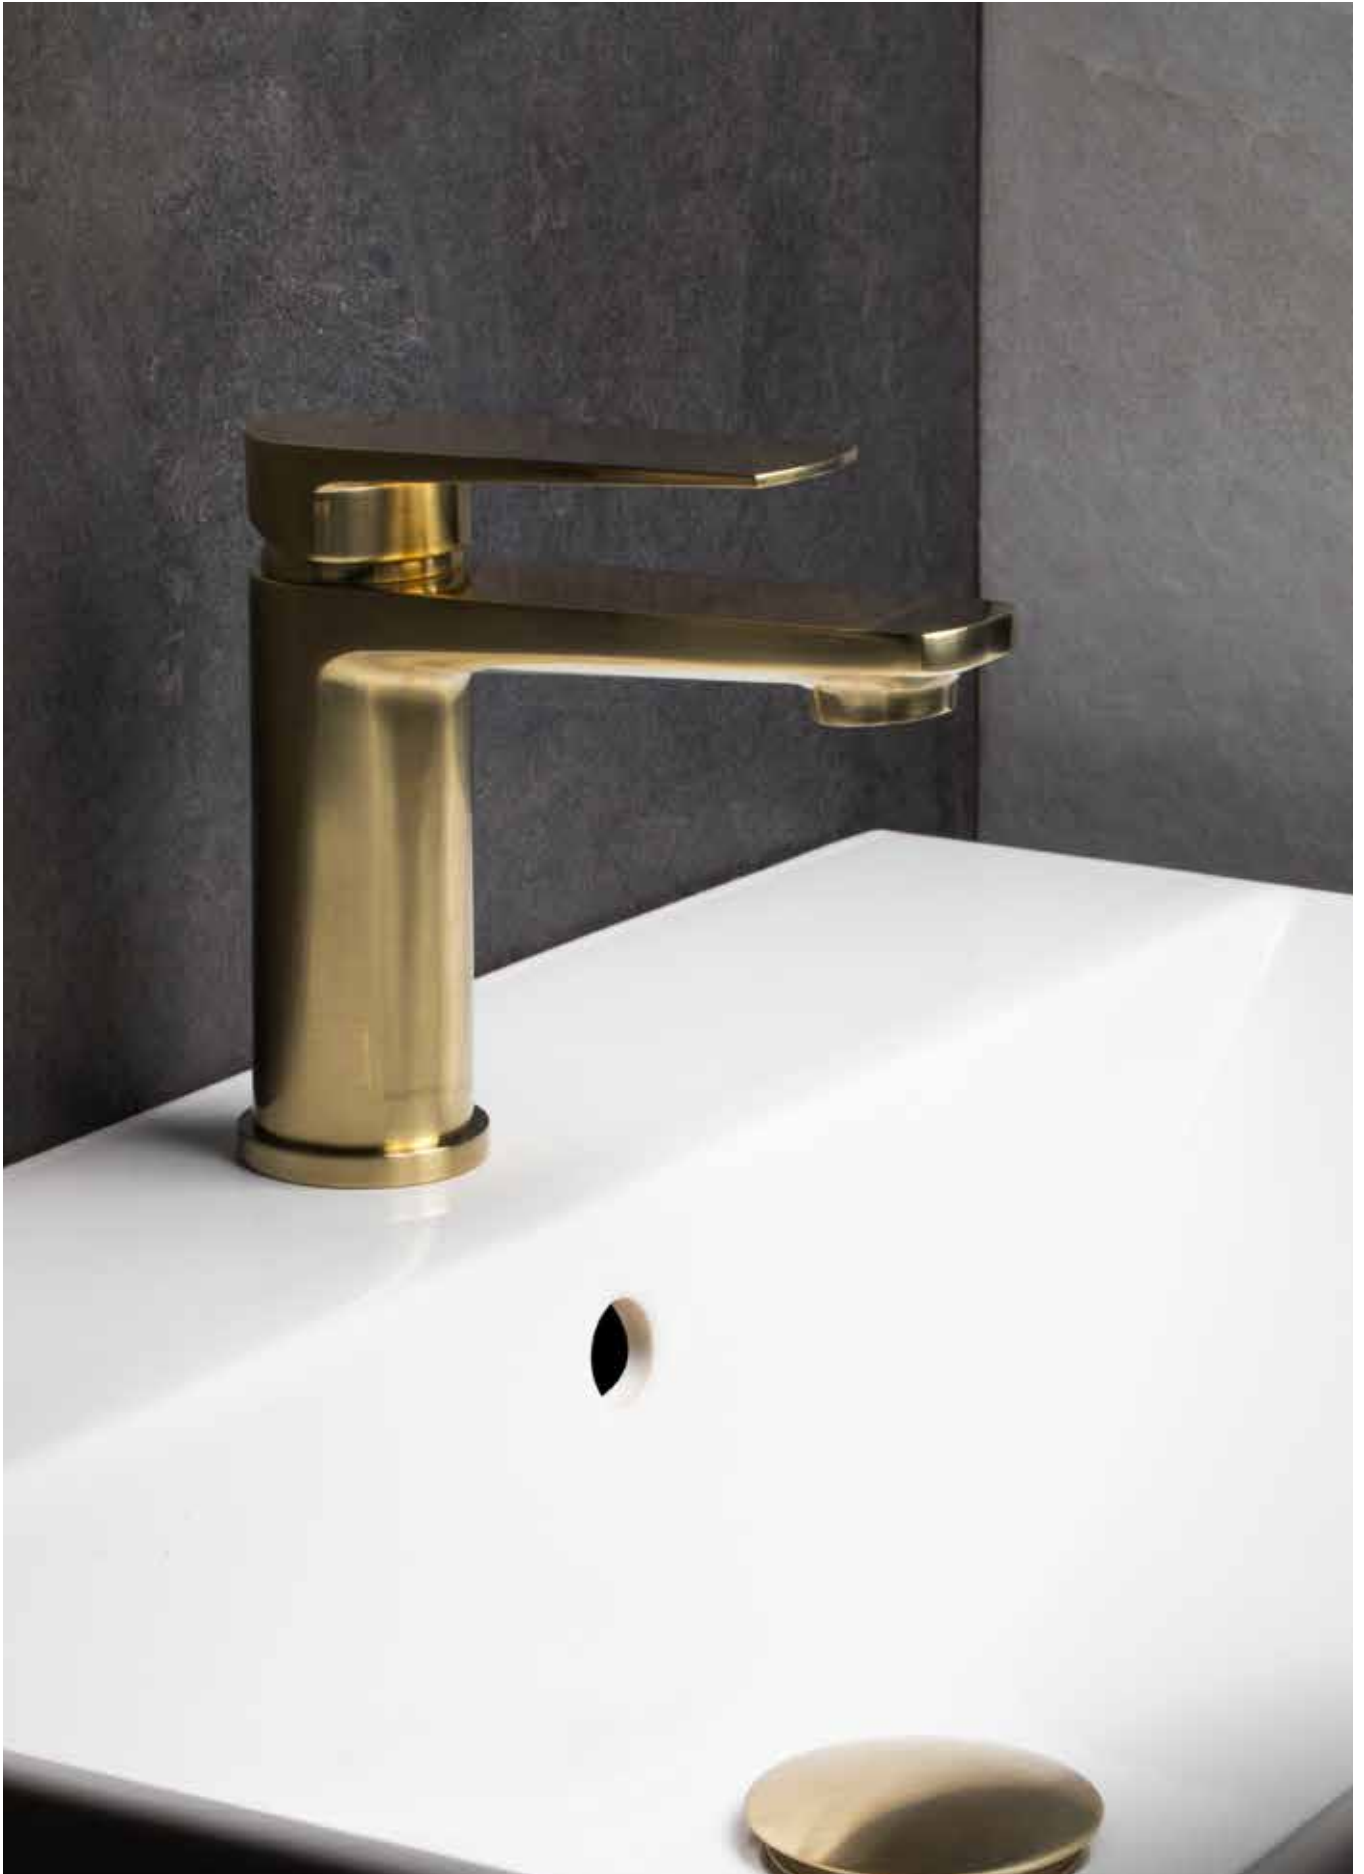

BDD-MEZ-515-XXX

CP, NB, SBZ, BUR, OYS

For Showering Accessories see pages 213-239.

recommended accessories
Mezzanine (Page 393)

FINISHES: (Replace XXX with colour suffix when ordering)

VITESSE

Mono Basin Mixer
without Waste
with 1/2" Flexible Pipes
Min. Operating Pressure 0.5 bar LP