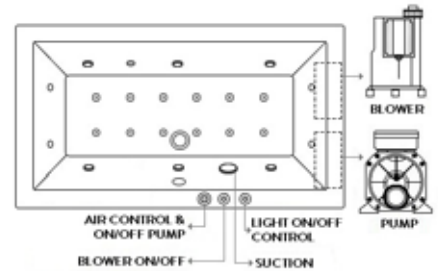

SPA BATHS

Corsair Grande

Inset Bathtub
with Overflow
1800 x 1000 x 420 mm
White

Recommended Waste BDP-WBT-110-90U-B- (Bath Pop-up Waste)

BDB-COR-G880-WH	Inset Bathtub
BDW-COR-G6A20-WH	with Whirlpool System 6A
BDW-COR-G6B21-WH	with Whirlpool System 6B
BDW-COR-G6E21-WH	with Whirlpool System 6E
BDW-COR-G6ESF21-WH	with Whirlpool System 6ESF
BDB-LEG-A540-A-BK	Leg Set (Not Required with Whirlpool)

BATHING &
WELLNESS

System 6A - Standard Whirlpool

6 Self-Draining Whirlpool Jets, Pneumatic Control Switch

System 6B - Deluxe Whirlpool

6 Self-Draining Whirlpool Jets, Pneumatic Control Switch, 2 Back & 2 Feet Jets, Underwater Lighting

System 6E - Deluxe SPA

6 Self-Draining Whirlpool Jets, Pneumatic Control Switch, 2 Back & 2 Feet Jets, Underwater Lighting, 12 Spa Air Jets on Bathtub Base

System 6ESF - Deluxe Spa

6 Self-Draining Whirlpool Jets, 12 Spa Air Jets on the Bathtub Base, Electronic Control Switch, 2 Back & 2 Feet Jets, Underwater Lighting

All bathtubs supplied as standard without tap holes and without leg set
All whirlpools require access panel and air ventilation. Relocation of pump and blower from right or left based on site condition (on special request from client).
All whirlpool and SPA systems have dry run protection / All whirlpool systems are supplied with leg sets.
BAGNODESIGN recommends the use of a qualified electrician for all installations.
For additional BAGNODESIGN Bath Waste options see page 502.
* ONE YEAR GUARANTEE SERVICE CONTRACT AVAILABLE