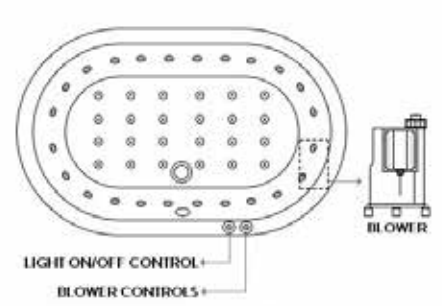

System LUXSPA - Luxury Spa

Luxury Spa System with 24 Spa Air Jets and 24 Chromotherapy Lights, with Electronic Touch Controls