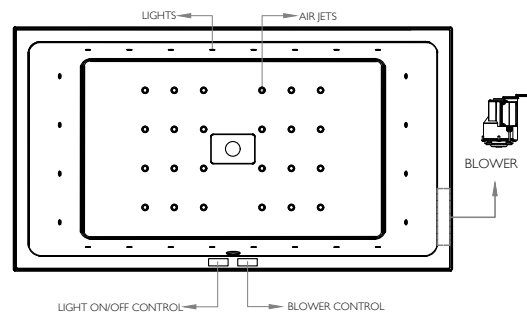

White

Matt White

System Lightstream

48 Nano Air Jets, 24 Chromotherapy Lights with Electronic Control Switch

System Luxury SPA

Luxury SPA System with 24 Spa Air Jets and 24 Chromotherapy Lights, with Electronic Touch Controls