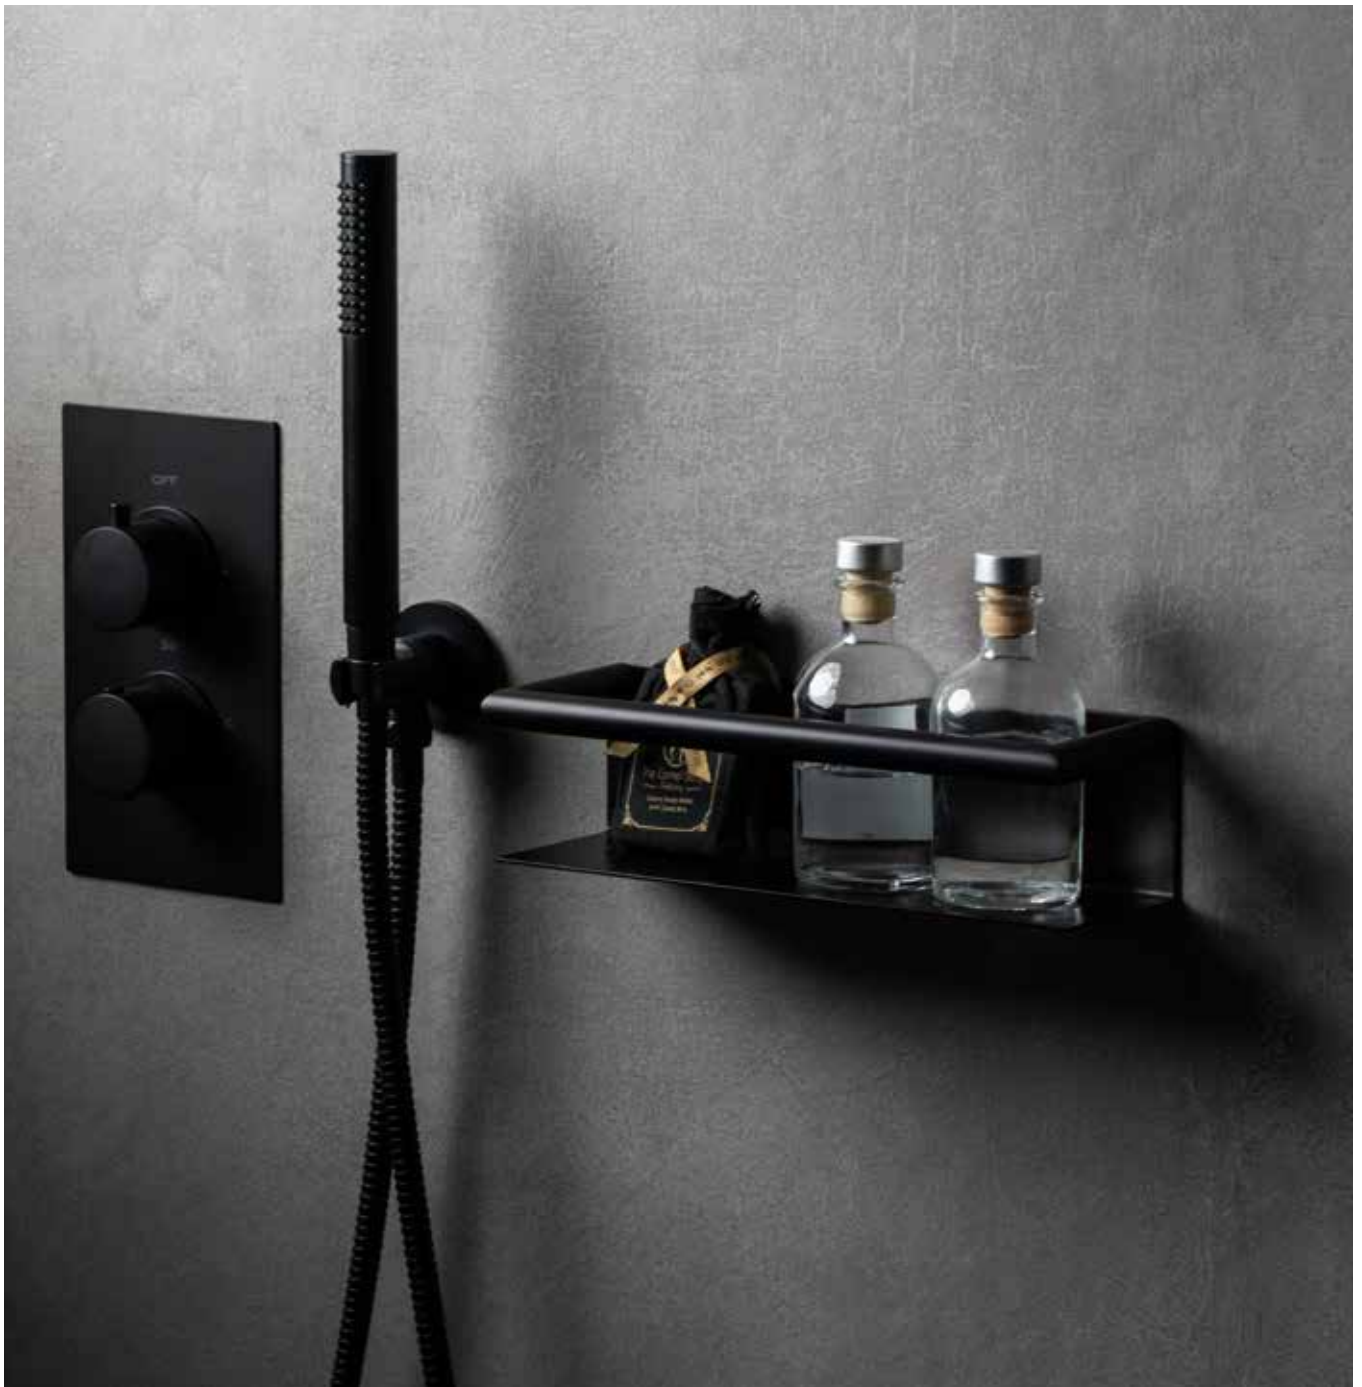

Wall Mounted Soap Basket
300 x 100 x 80 mm

BDA-HOT-802-E-XXX

PS, MB, AN, SBZ, OYS

Wall Mounted Soap Basket
220 x 120 x 40 mm

BDA-HOT-102-A-XXX

PS, MB, AN, SBZ, OYS

FINISHES: (Replace XXX with colour suffix when ordering)

PS Polished Stainless Steel	MB Matt Black	AN Anthracite	SBZ Soft Bronze	OYS PVD Oyster

ACCESSORIES