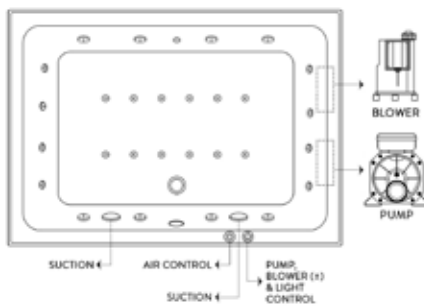

System Luxury SPA

Luxury SPA System with 24 Spa Air Jets and 24 Chromotherapy Lights, with Electronic Touch Controls

System Platinum

Luxury SPA System with 8 Midi Jets, 72 Nano Jets, 24 Spa Air Jets, 24 Chromotherapy Lights, with Electronic Touch Controls