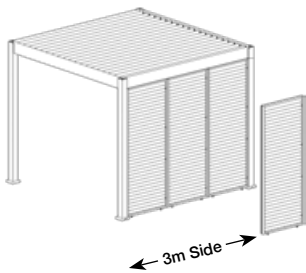

## WITH FIXED LOUVRES

Fixed opening at 30°

**1M SIDE PANEL**  
GYM-FLP-750-9523-XX  
930 x 64 x 2335 mm

**1.3M SIDE PANEL**  
GYM-FLP-750-1223-XX  
1235 x 64 x 2335 mm

## WITH TILTING LOUVRES

Full open, half open, full close

**1M SIDE PANEL**  
GYM-PAV-750-PAN-WG  
GYM-TLP-750-9523-XX  
930 x 64 x 2335 mm

**1.3M SIDE PANEL**  
GYM-TLP-750-1223-XX  
1235 x 64 x 2335 mm

### MODULAR & EASY TO SCALE

3m pergola side = 3 x 1m panels  
6m pergola side = 6 x 1m panels

← 3m Side →

← 4m Side →

4m pergola side = 3 x 1.3m panels  
8m pergola side = 6 x 1.3m panels