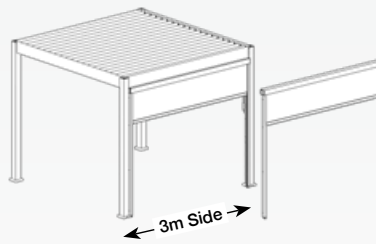

## WITH MOTORISED OPENING

Remote control opening and closing; Obstacle detection

**3M WIND SCREEN**  
GYM-AWS-750-2723-XX  
2790 x 90 x 2365 mm

**4M WIND SCREEN**  
GYM-AWS-750-3723-XX  
3705 x 90 x 2365 mm

### MODULAR & EASY TO SCALE

3m pergola side = 1 x 3m wind screen  
6m pergola side = 2 x 3m wind screens

← 3m Side →

← 4m Side →

4m pergola side = 1 x 4m wind screen  
8m pergola side = 2 x 4m wind screens