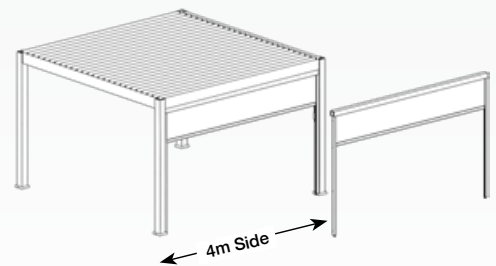

## WITH MOTORISED OPENING

Remote control opening and closing; Obstacle detection

**3M WIND SCREEN**  
GYM-AWS-750-2723-XX  
2790 x 90 x 2365 mm

**4M WIND SCREEN**  
GYM-AWS-750-3723-XX  
3705 x 90 x 2365 mm

### MODULAR & EASY TO SCALE

3m pergola side = 1 x 3m wind screen  
6m pergola side = 2 x 3m wind screens

← 3m Side →

← 4m Side →

4m pergola side = 1 x 4m wind screen  
8m pergola side = 2 x 4m wind screens