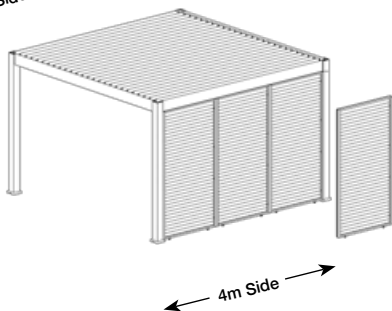

## WITH FIXED LOUVRES

Fixed opening at 30°

**1M SIDE PANEL**  
GYM-FLP-750-9523-XX  
930 x 64 x 2335 mm

**1.3M SIDE PANEL**  
GYM-FLP-750-1223-XX  
1235 x 64 x 2335 mm

## WITH TILTING LOUVRES

Full open, half open, full close

**1M SIDE PANEL**  
GYM-PAV-750-PAN-WG  
GYM-TLP-750-9523-XX  
930 x 64 x 2335 mm

**1.3M SIDE PANEL**  
GYM-TLP-750-1223-XX  
1235 x 64 x 2335 mm

### MODULAR & EASY TO SCALE

3m pergola side = 3 x 1m panels  
6m pergola side = 6 x 1m panels

← 3m Side →

← 4m Side →

4m pergola side = 3 x 1.3m panels  
8m pergola side = 6 x 1.3m panels