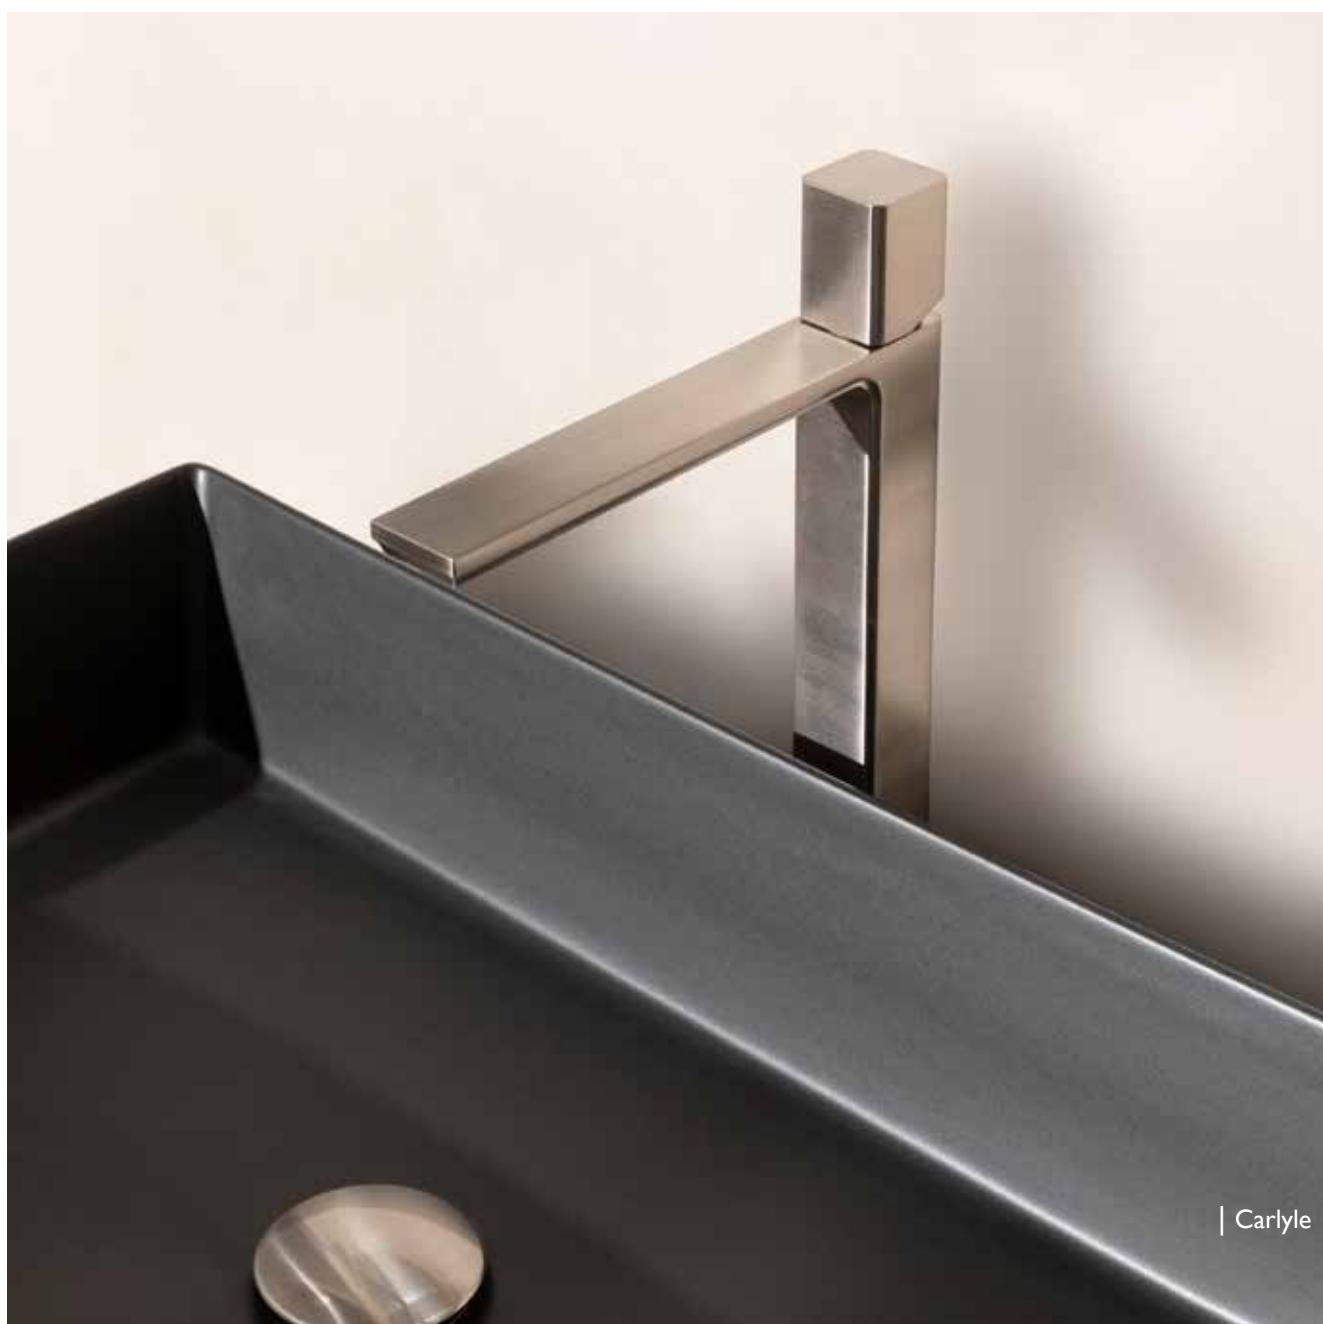

Produced at our facilities near Lake Orta, Northern Italy, BAGNODESIGN uses centuries-old local craftsmanship to produce brass tap, shower and thermostatic mixers.

As a globally recognised innovator of luxury mixers, we have a comprehensive offering with complementary accessories available in 19 stunning

finishes, including the latest Armour finishes. From hotel-luxe and mid-century modern, to jewellery-inspired, contemporary minimal and industrial chic, we offer stand-out styles to suit any scheme.

All BAGNODESIGN mixers are compatible with your household water system pressure.