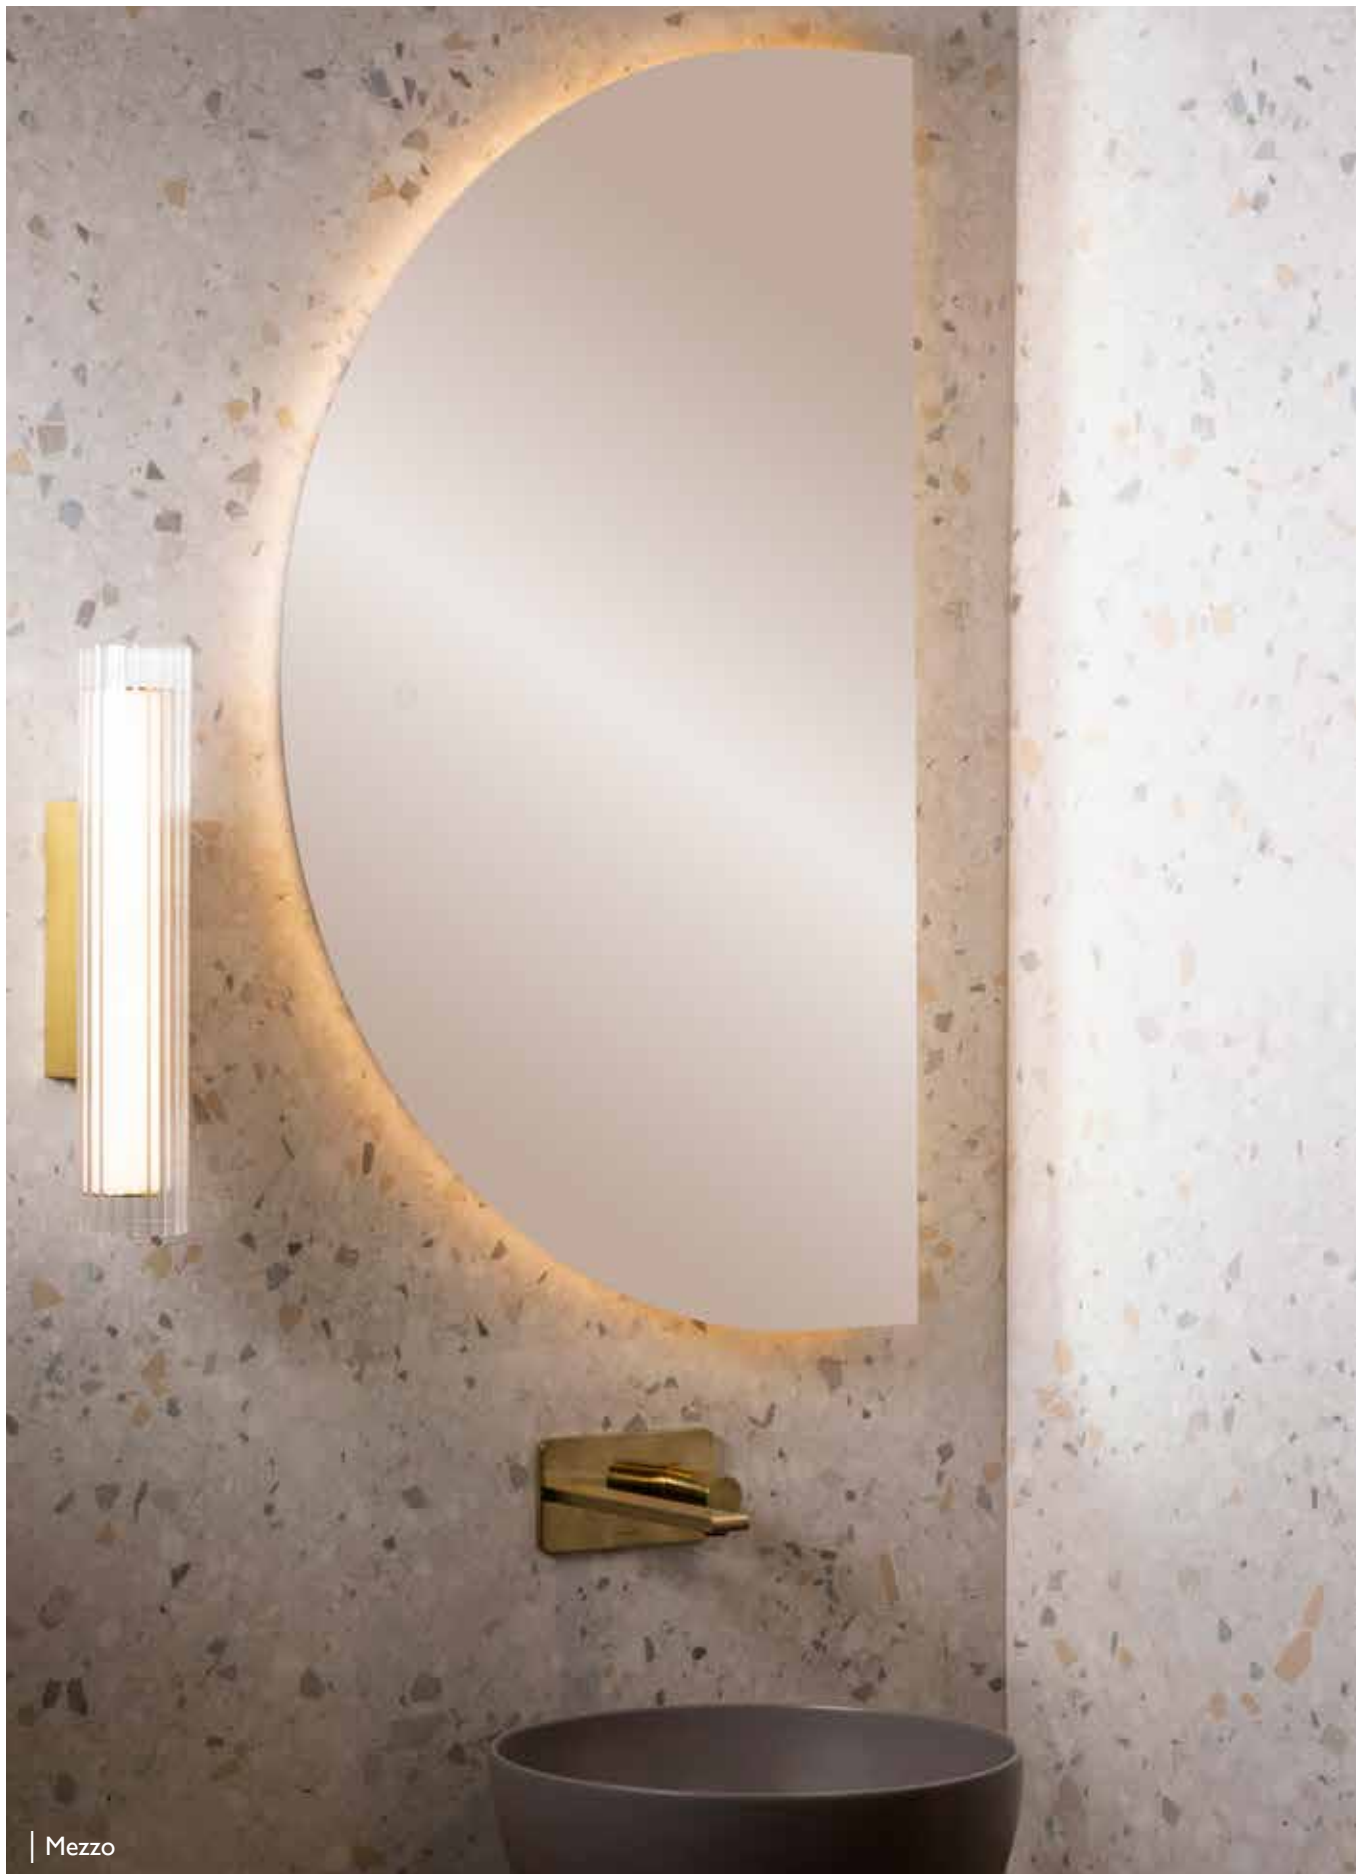

MW
Matt
White

BBZ
Brushed
Bronze

OYB
Brushed
Oyster

SNK
Soft
Nickel

| Mezzo

Bristol

Illuminated Mirror
Aluminium Framed
LED Backlit
Touch Switch
Mains Operated, 220-240V, IP44
with Fixing Kit

BDR-BIS-R060L-A-XXX	Dia. 600 mm	
	SNK	£258.00
	BBZ, CR	£265.00
BDR-BIS-R080L-A-XXX	Dia. 800 mm	
	SNK	£360.00
	BBZ, CR	£370.00
BDR-BIS-R100L-A-XXX	Dia. 1000 mm	
	SNK	£531.00
	BBZ, CR	£543.00
BDR-BIS-R120L-A-XXX	Dia. 1200 mm	
	SNK	£695.00
	BBZ, CR	£710.00