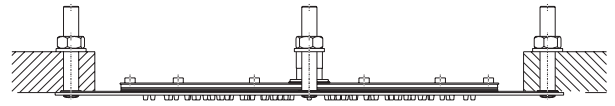

NEW

A Slim Shower Head with the main body hidden away providing a minimalistic look

Requires Shower Mixer with Diverter

BDD-BCH-516-XXX	BS	£1530.00
	MW	£1715.00
	CO-C, TF-C	£1810.00
	OYS	£1955.00

Options Round