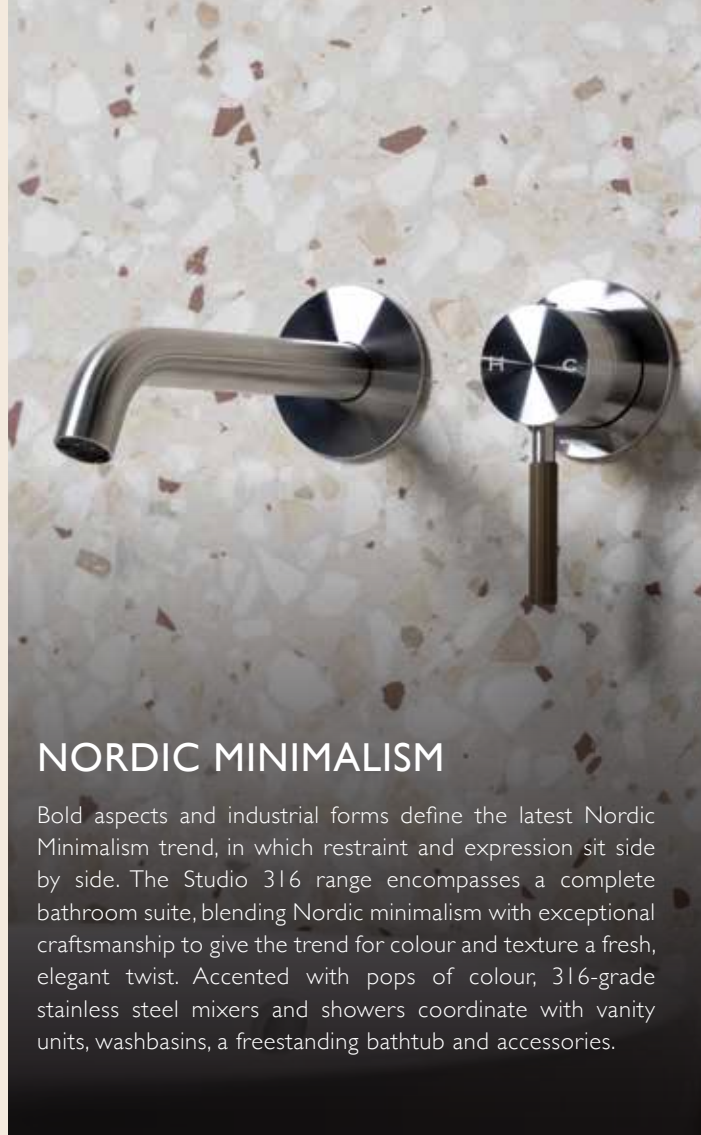

NORDIC MINIMALISM

Bold aspects and industrial forms define the latest Nordic Minimalism trend, in which restraint and expression sit side by side. The Studio 316 range encompasses a complete bathroom suite, blending Nordic minimalism with exceptional craftsmanship to give the trend for colour and texture a fresh, elegant twist. Accented with pops of colour, 316-grade stainless steel mixers and showers coordinate with vanity units, washbasins, a freestanding bathtub and accessories.