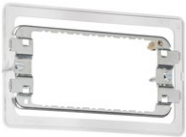

Mounting **Frame**

3-4G Grid **Mounting Frame**