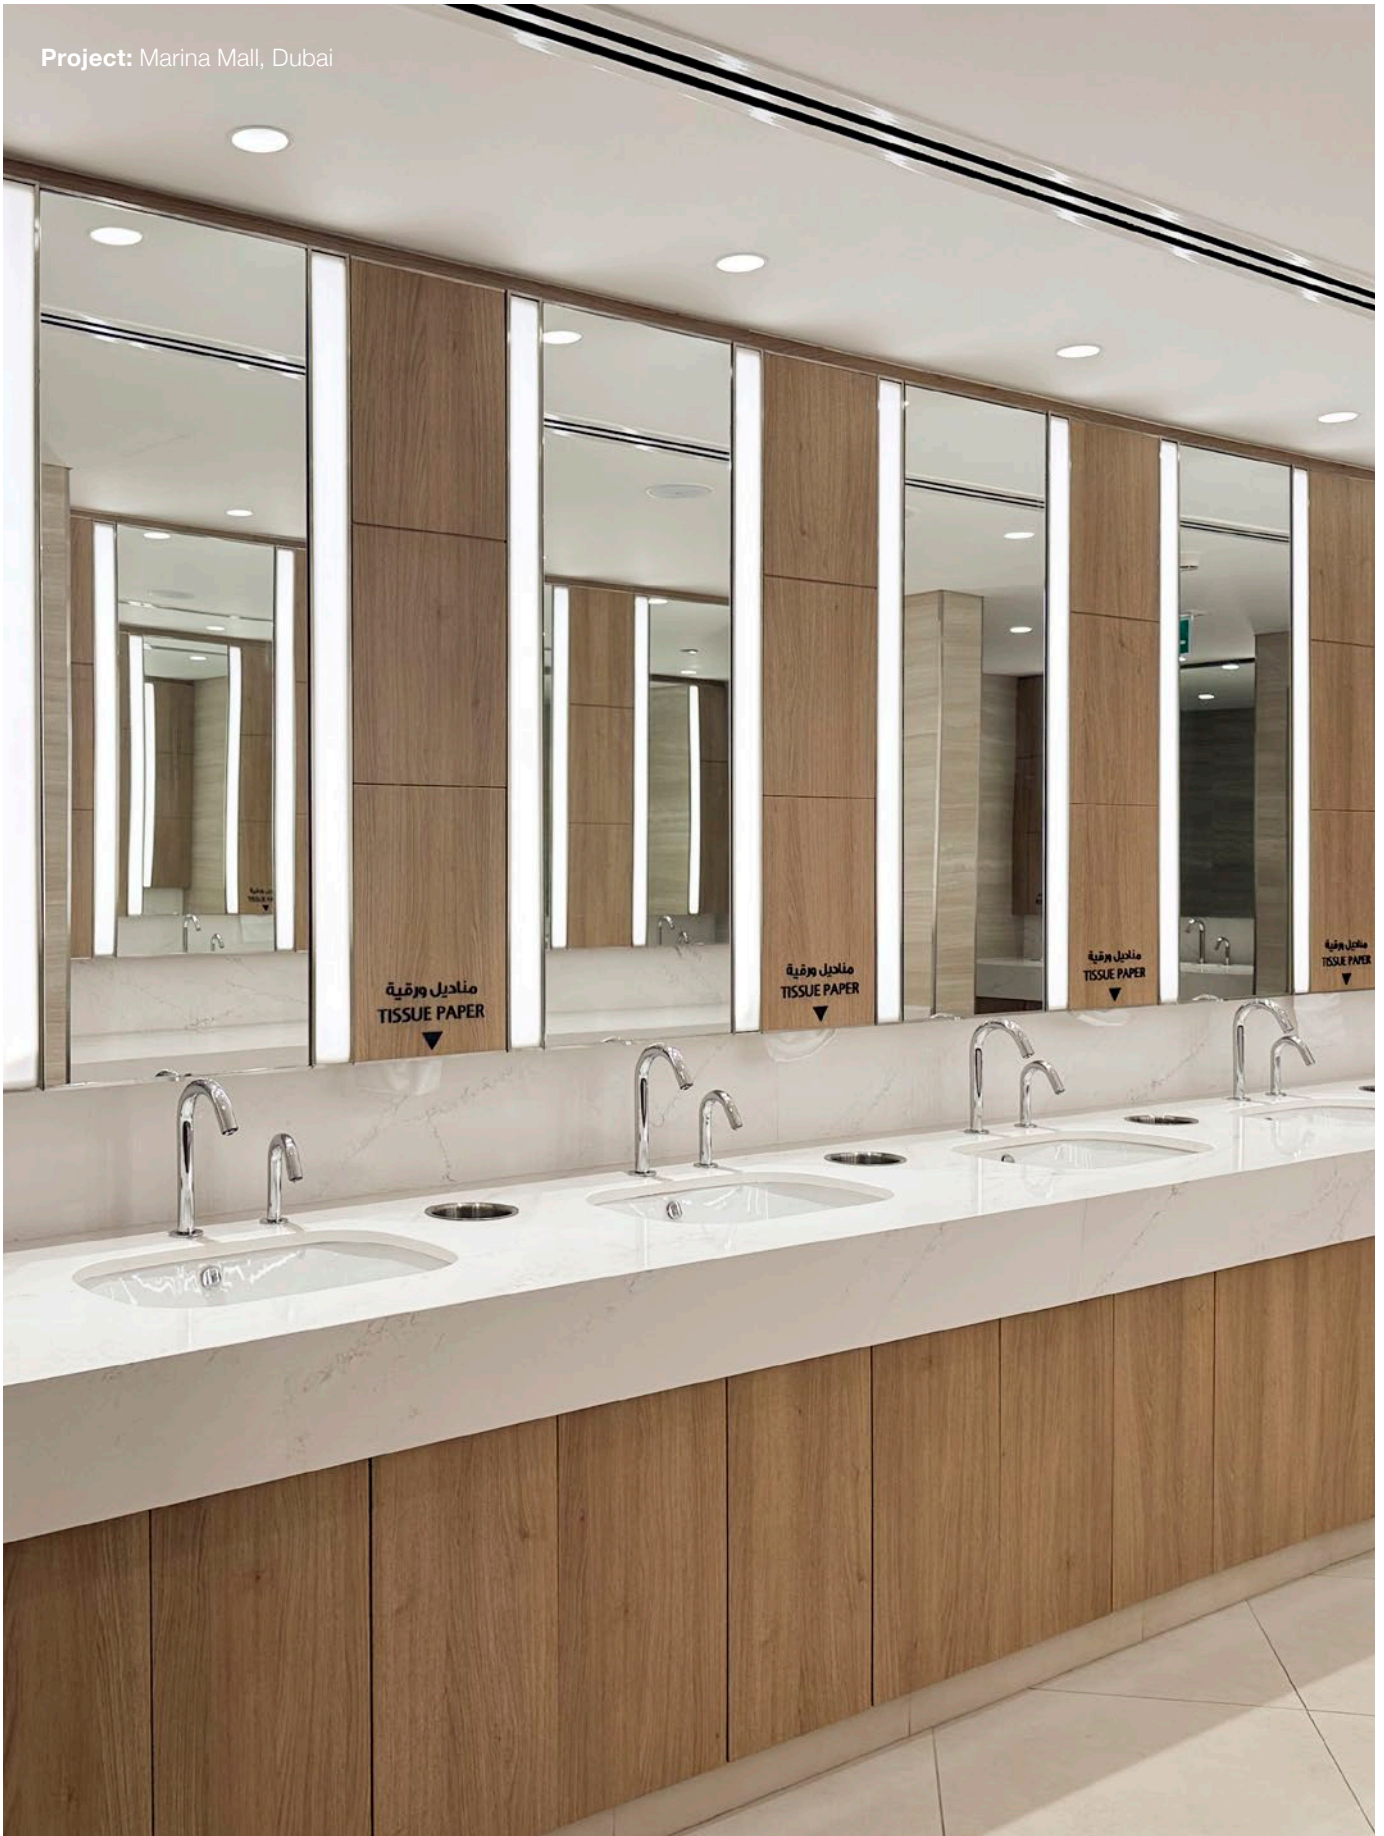

washroom solutions 2026

SANIPEXGROUP

Project: Marina Mall, Dubai

index.

introduction	4	accessible washrooms	76
		doc m packs	78
our focus	6	wcs	80
		mixers	82
international projects	8	basins	83
		grab bars	84
signature finishes	10	shower seats	90
		mirrors	92
dolphin washwall system	12		
taps & mixers	18	sanitaryware	94
touchless taps & mixers	22	alpine	96
ablution area	34	basins	98
		wcs	102
soap dispensers	36	urinals	106
multifeed soap system	38	flushing solutions	110
touchless soap dispensers	40		
manual soap dispensers	46	drinking fountains	118
washroom essentials	48	kids washroom	124
combination units	50		
paper towel dispensers	53	plumbing essentials	140
hand dryers	56	bidet spray kits	142
behind mirror components	62	angle valves	143
waste bins	64	wastes	145
toilet roll holders	70	bottle traps	146
robe hooks	73	water saving solutions	148
baby changing units	74		
		inspirational images	150