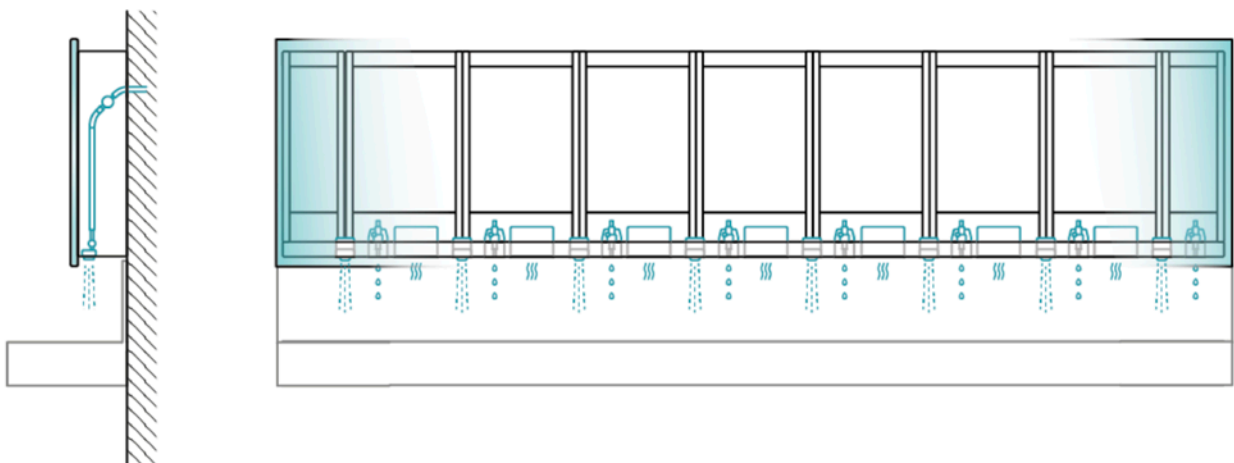

customised to your washroom needs

Special finishes are available on request. Please speak to your sales representative for further assistance.