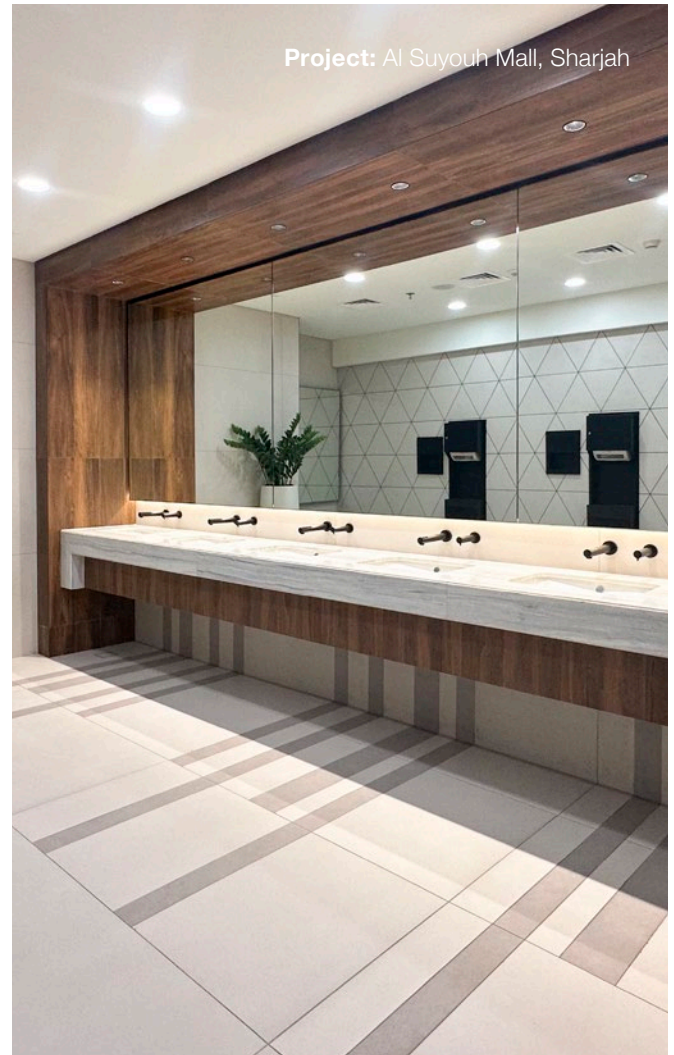

Our washroom solutions are designed to transcend basic functionality, serving as a comprehensive ecosystem where intelligent engineering, sustainable performance, and refined aesthetics converge. By integrating these core pillars, we deliver environments that are not only impeccably clean and dependable but also remarkably effortless to maintain, even in the highest-traffic settings.

Completely transform any washroom into a space defined by a harmonious balance of sleek, contemporary design and future-ready innovation. At the heart of the range is advanced sensor technology, meticulously housed within a minimalist form factor. This creates a fully touchless, intuitive experience that significantly enhances hygiene standards while simultaneously optimising water consumption through precision flow control.

Every component is crafted from premium, high-grade materials and engineered for enduring durability, ensuring the system can withstand the rigors of heavy daily use without compromising its visual appeal. Whether it is for high-end hospitality venues, corporate headquarters, or modern institutional facilities, our range of taps and mixers stands as the definitive choice for those seeking a superior, long-lasting washroom experience that supports both sustainability goals and a premium brand image.