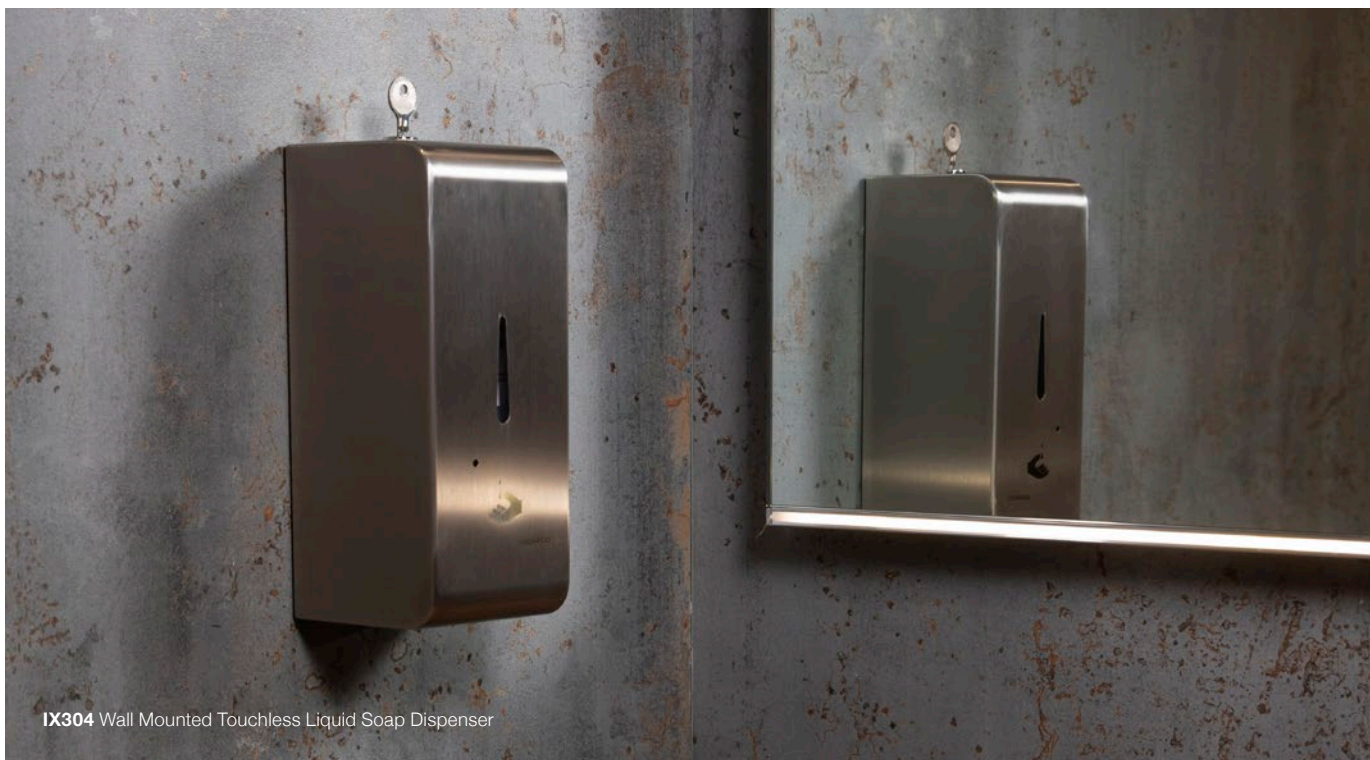

Finish

Brushed Stainless Steel

Elements

Wall Mounted Touchless Liquid Soap Dispenser
800 ml
Battery Operated
108.2 x 107 x 270 mm

Code

DBC-BC960-SS

Finish

Stainless Steel