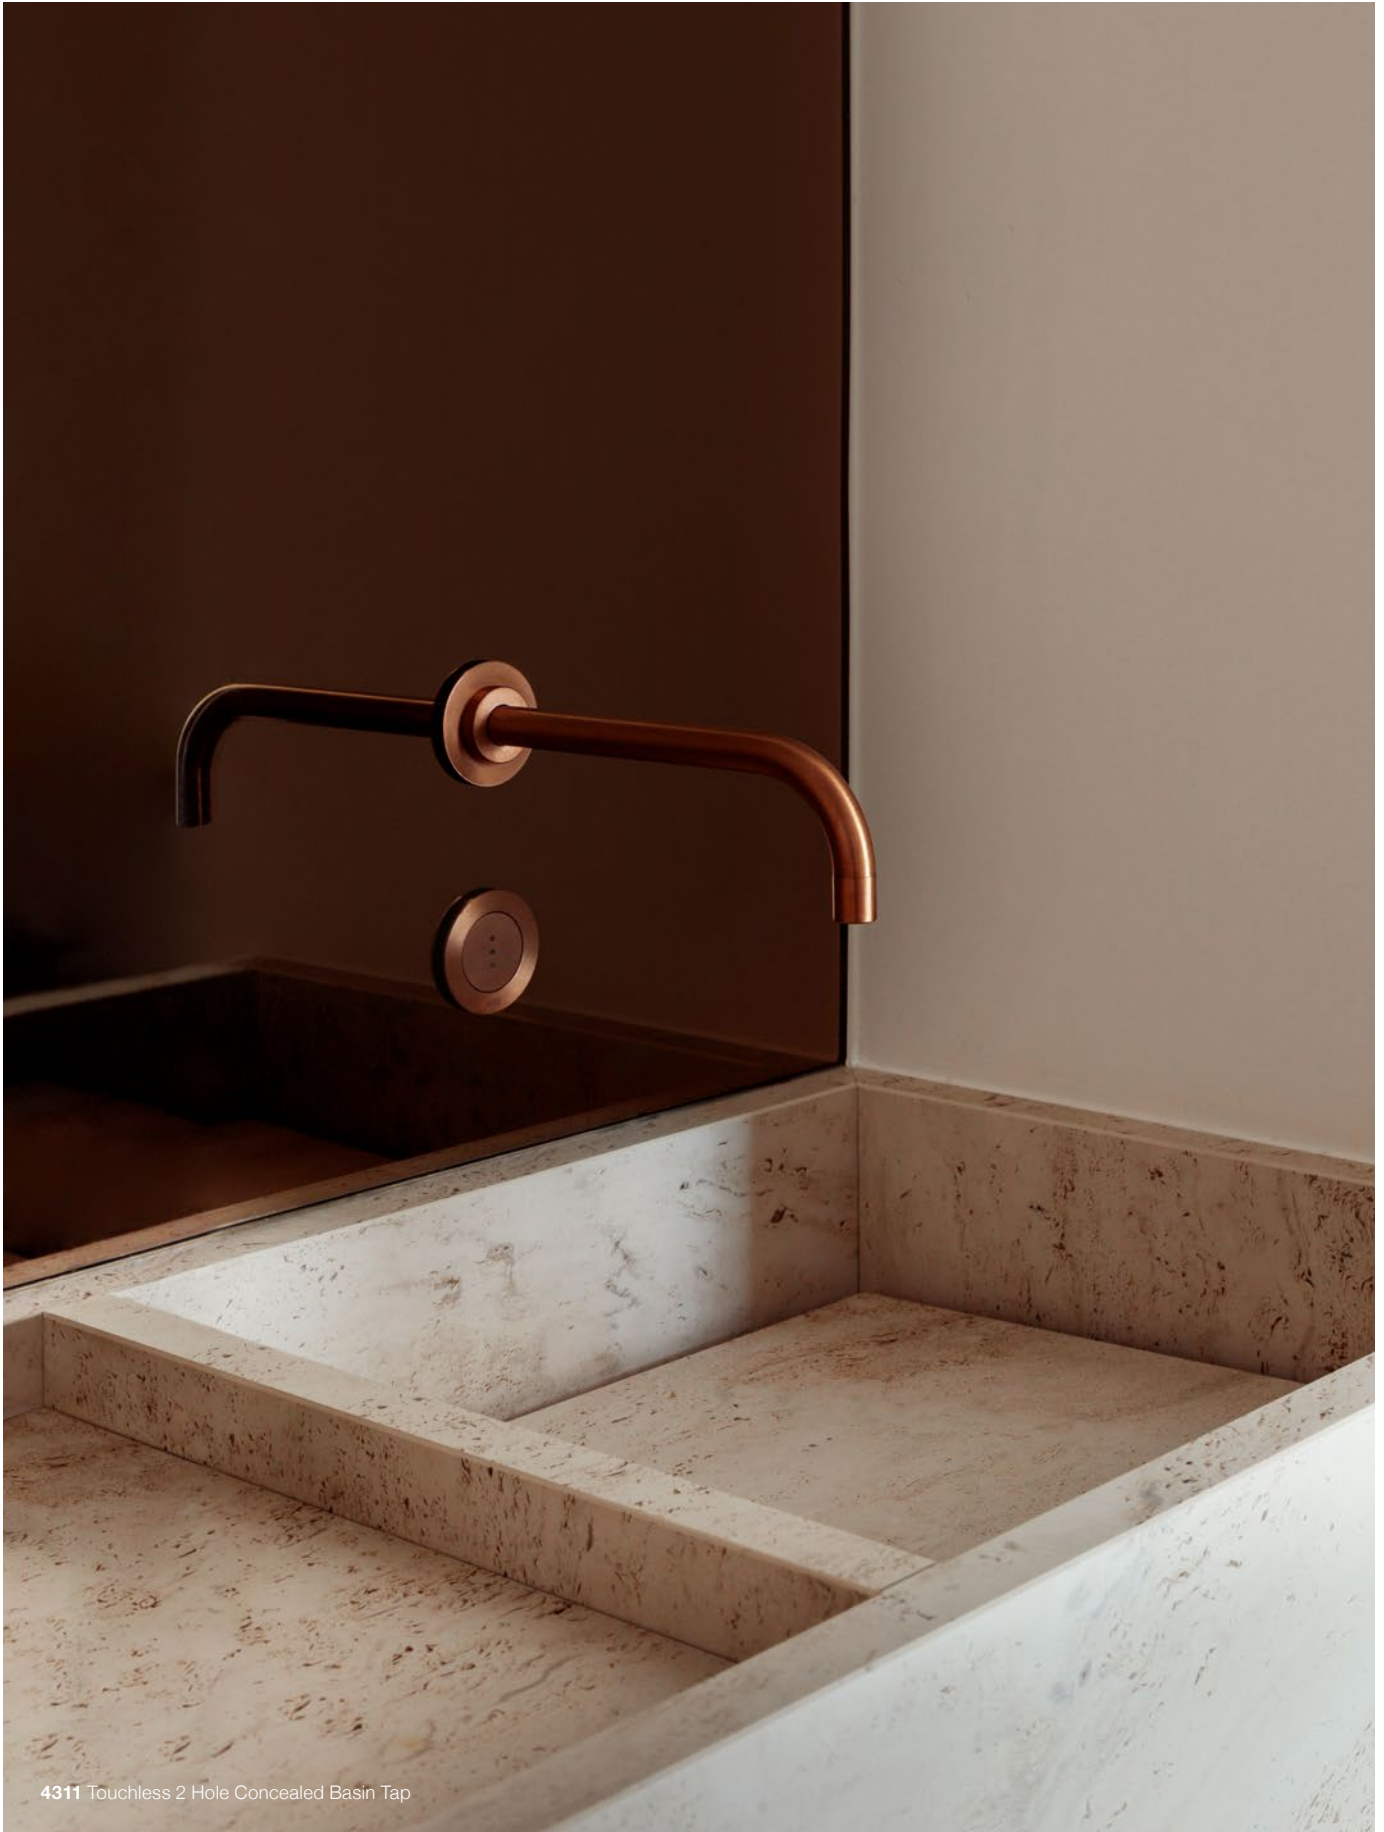

4311 Touchless 2 Hole Concealed Basin Tap