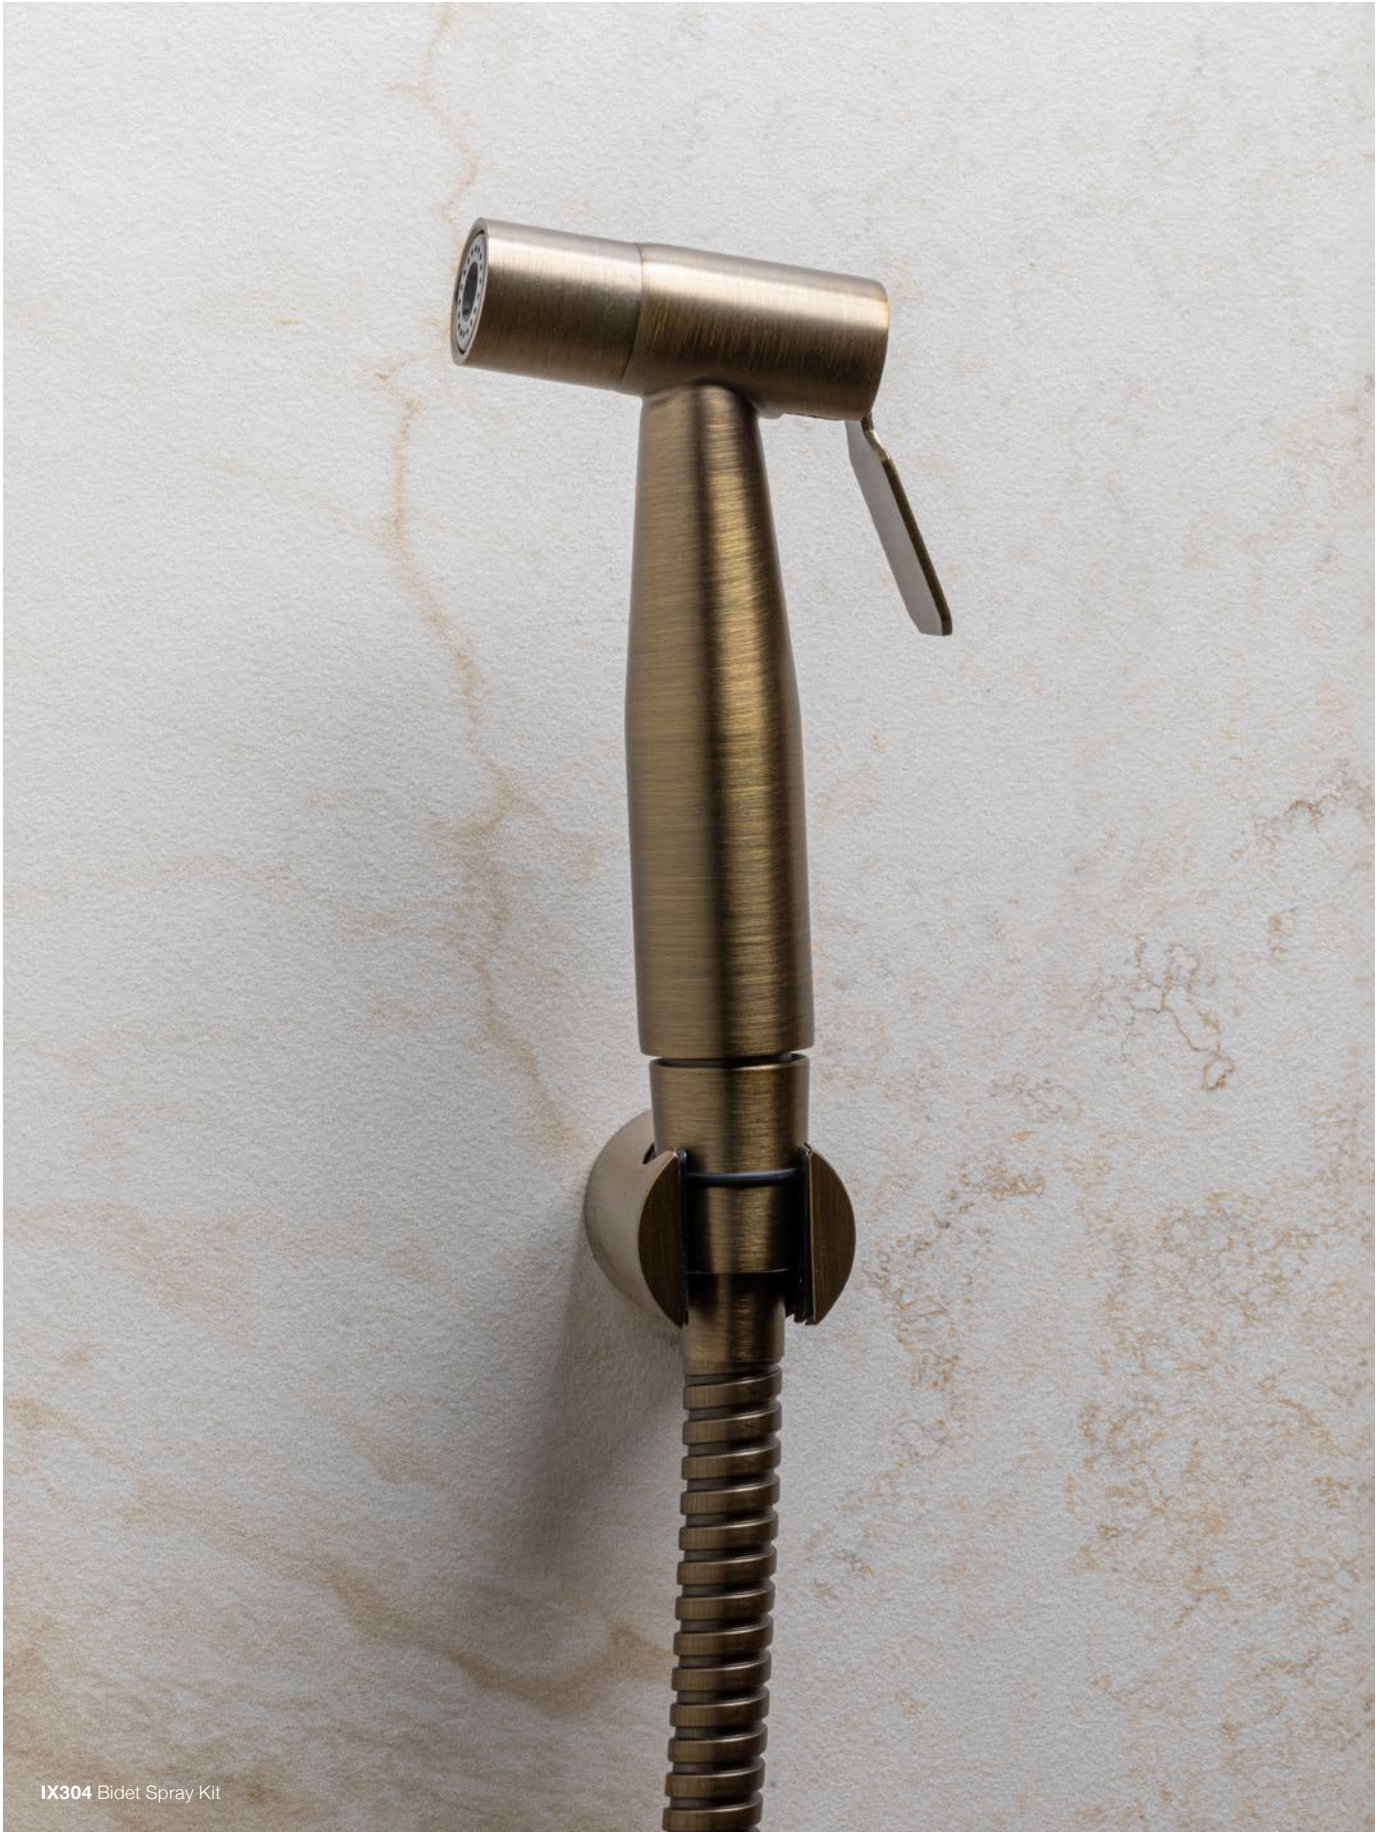

IX304 Bidet Spray Kit