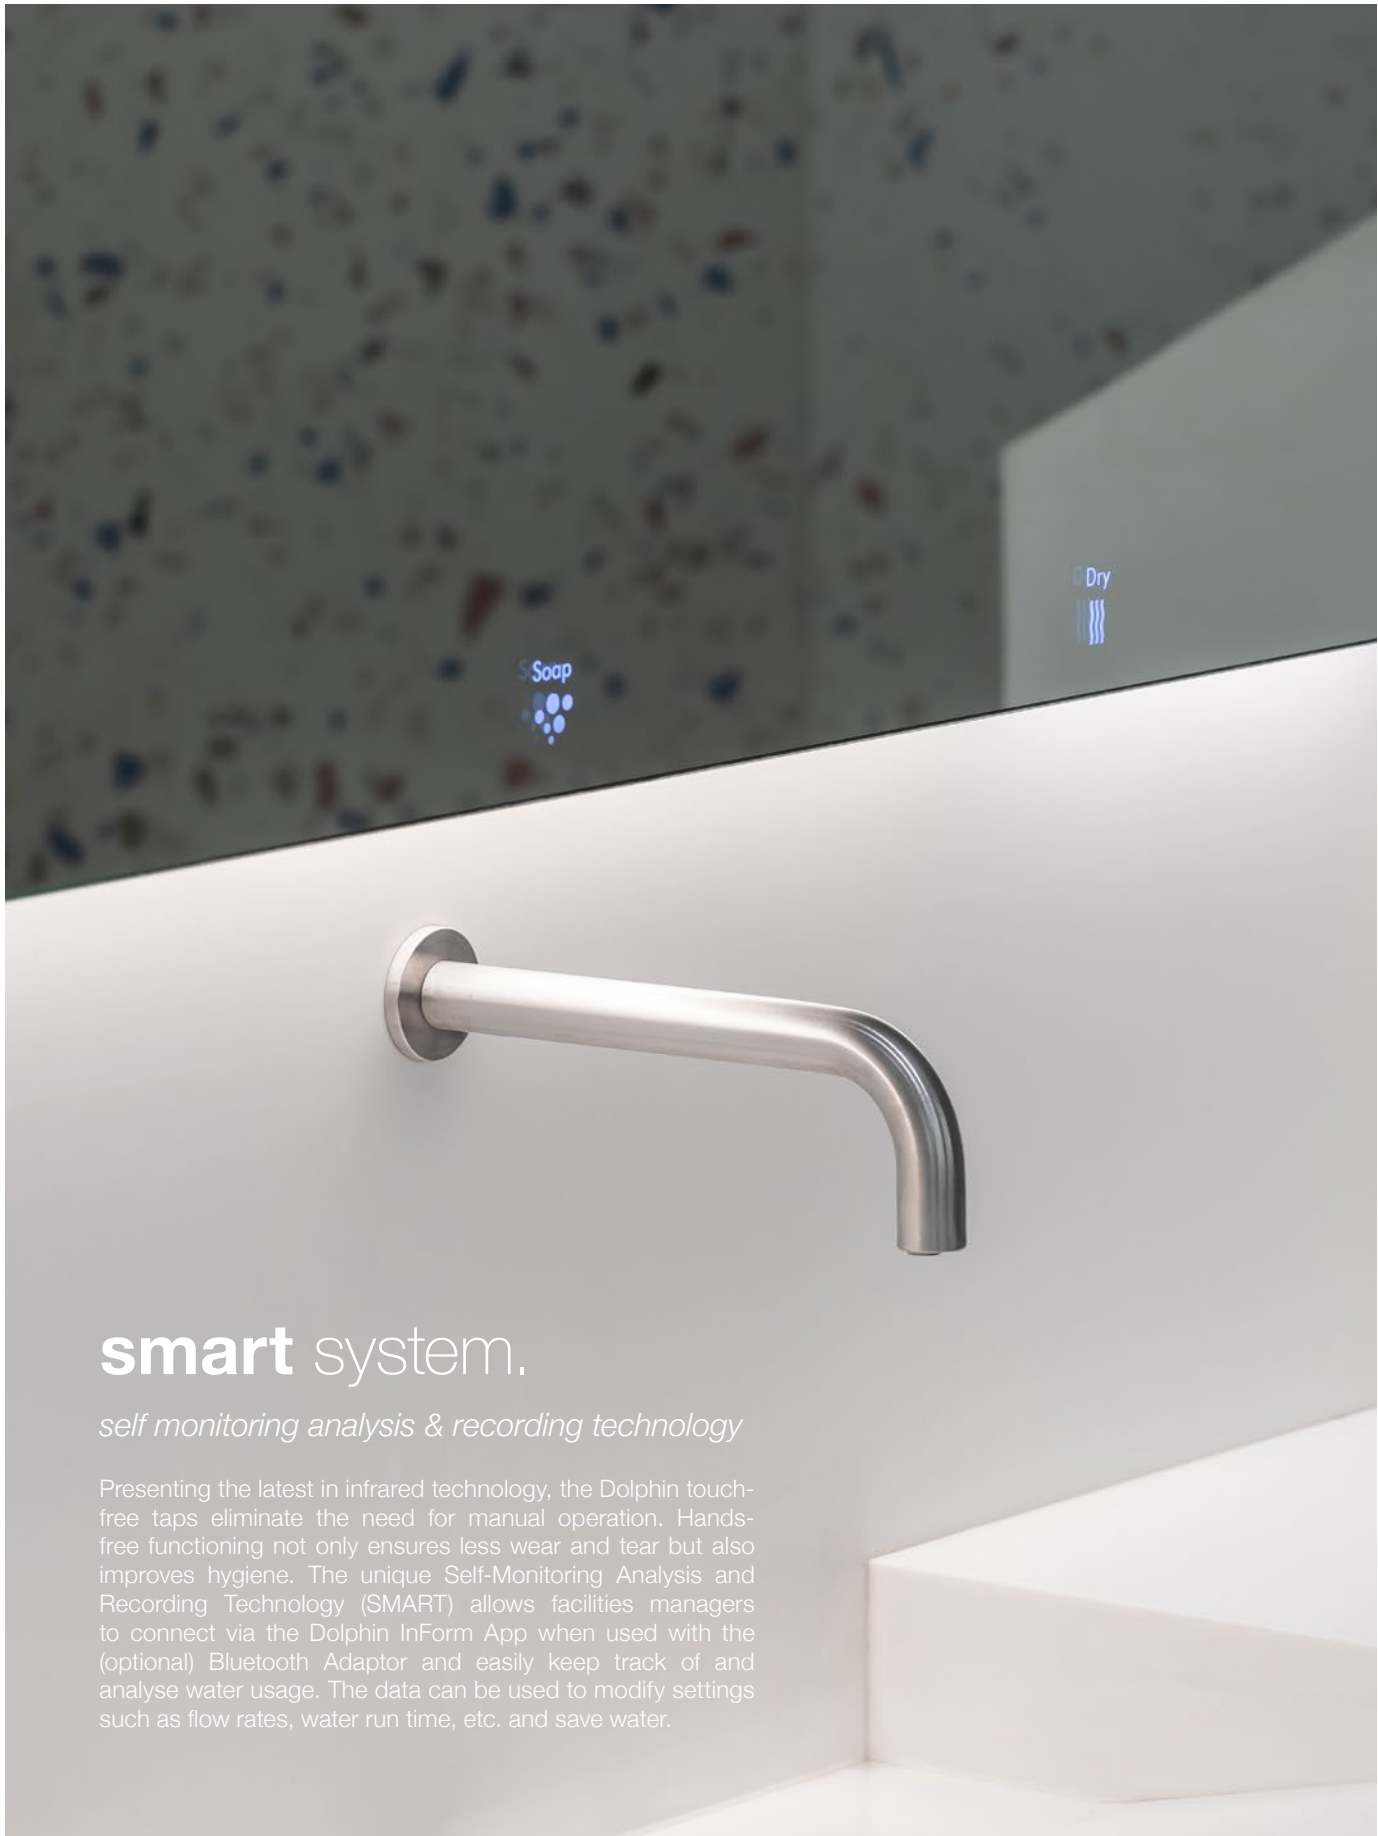

Code	Finish
VOL-HV1E-SS	Brushed Stainless Steel
VOL-HV1E-CP	Chrome
VOL-HV1E-MW	Matt White
VOL-HV1E-GB	Brushed Gold

4311

Touchless 2 Hole Concealed Basin Tap
with On/Off Sensor
for Vertical Mounting
Spout Length 160 mm

Code	Finish
VOL-4311-SS	Brushed Stainless Steel
VOL-4311-CP	Chrome
VOL-4311-MW	Matt White
VOL-4311-GB	Brushed Gold

4911

Touchless Concealed Basin Mixer
without Waste
with On/Off Sensor
Spout Length 160 mm

Code	Finish
VOL-4911-SS	Brushed Stainless Steel
VOL-4911-CP	Chrome
VOL-4911-MW	Matt White
VOL-4911-GB	Brushed Gold

smart system.

self monitoring analysis & recording technology

Presenting the latest in infrared technology, the Dolphin touch-free taps eliminate the need for manual operation. Hands-free functioning not only ensures less wear and tear but also improves hygiene. The unique Self-Monitoring Analysis and Recording Technology (SMART) allows facilities managers to connect via the Dolphin InForm App when used with the (optional) Bluetooth Adaptor and easily keep track of and analyse water usage. The data can be used to modify settings such as flow rates, water run time, etc. and save water.

Blue
Wall Mounted Smart Tap
Angle 90 Degree
Spout Length 180 mm

Code **Finish**
DBC-DS102-180-1 Brushed Satin Stainless Steel

Blue
Wall Mounted Smart Tap
Angle 90 Degree
Spout Length 230 mm

Code **Finish**
DBC-DS102-230-1 Brushed Satin Stainless Steel