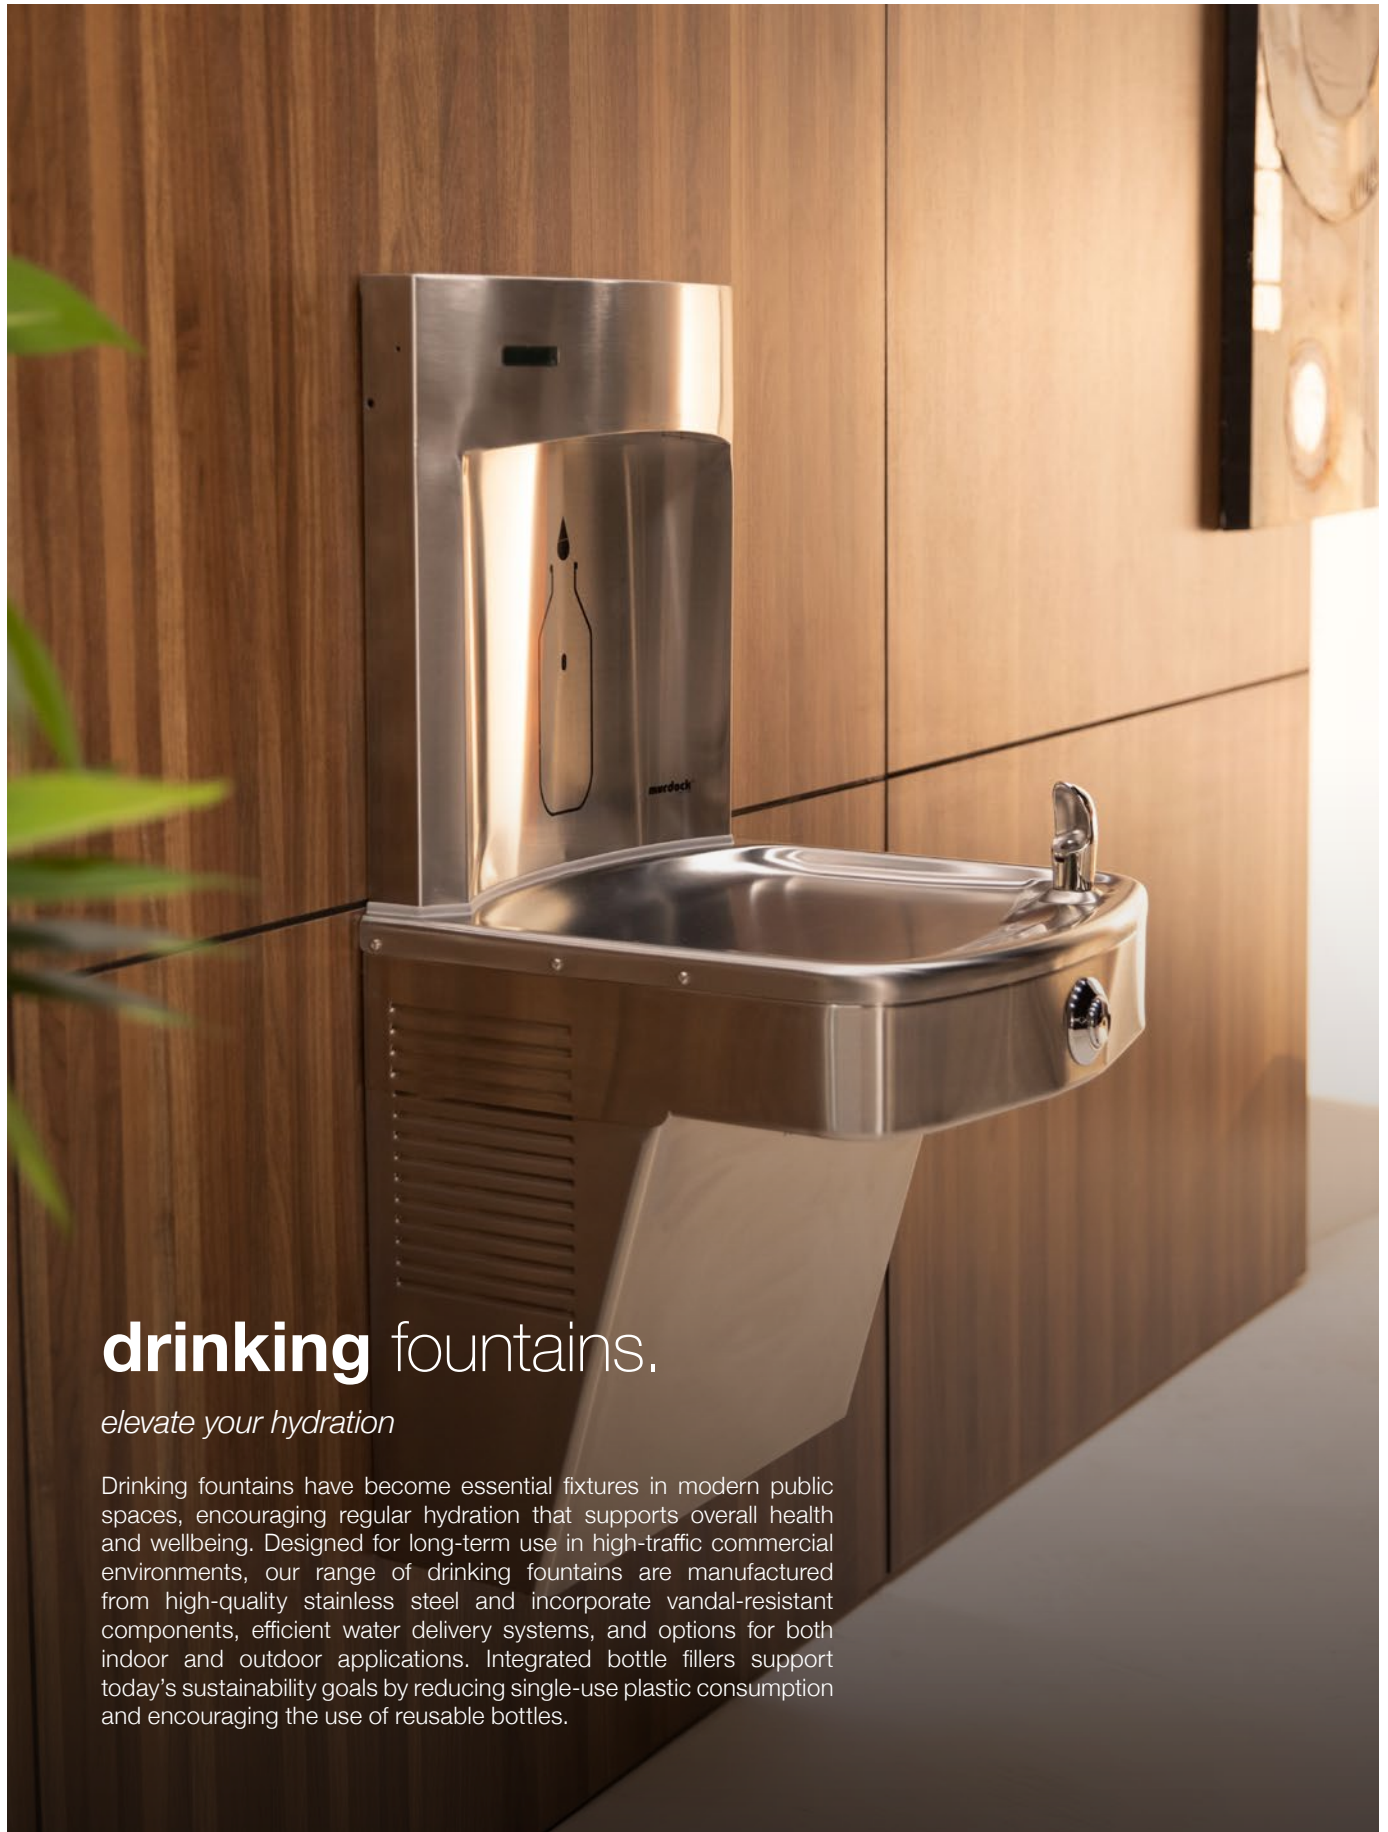

drinking fountains.

elevate your hydration

Drinking fountains have become essential fixtures in modern public spaces, encouraging regular hydration that supports overall health and wellbeing. Designed for long-term use in high-traffic commercial environments, our range of drinking fountains are manufactured from high-quality stainless steel and incorporate vandal-resistant components, efficient water delivery systems, and options for both indoor and outdoor applications. Integrated bottle fillers support today's sustainability goals by reducing single-use plastic consumption and encouraging the use of reusable bottles.