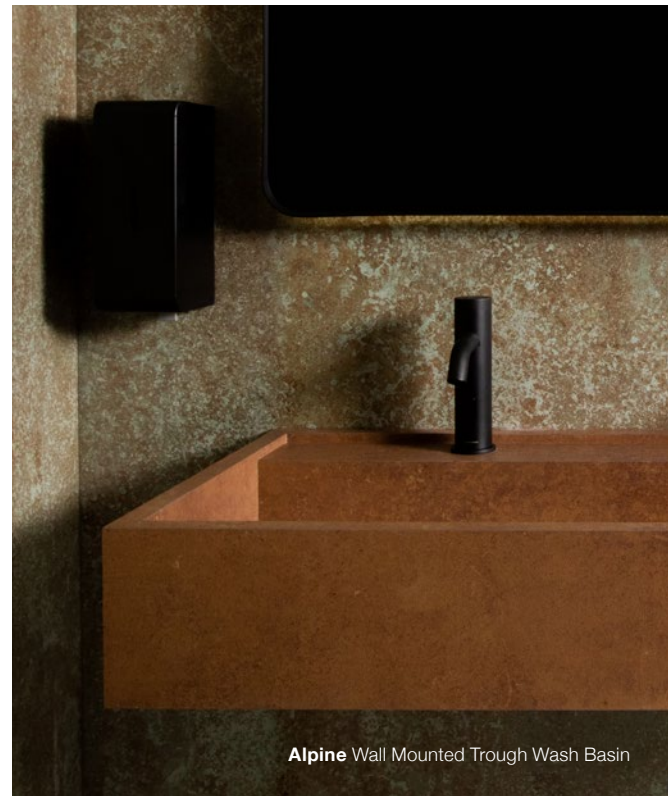

2000 x 485 x 185 mm

BDS-ALP-TRO-200-SA	Sand Matt
BDS-ALP-TRO-200-COR	Oxide Corten Matt

Required Brackets for Through Wash Basin without Tap Ledge
2 x Brackets BDF-ALP-350-GY for 800 mm
3 x Brackets BDF-ALP-350-GY for 1200 / 1600 / 2000 mm

Alpine

Wall Mounted Trough Wash Basin with Waste Cover with Tap Ledge without Overflow

Recommended Waste
BDP-WBB-300-UB-

800 x 505 x 185 mm

Code	Finish
BDS-ALP-TRO-L080-SA	Sand Matt
BDS-ALP-TRO-L080-COR	Oxide Corten Matt

1200 x 505 x 185 mm

BDS-ALP-TRO-L120-SA	Sand Matt
BDS-ALP-TRO-L120-COR	Oxide Corten Matt

1600 x 505 x 185 mm

BDS-ALP-TRO-L160-SA	Sand Matt
BDS-ALP-TRO-L160-COR	Oxide Corten Matt

2000 x 505 x 185 mm

BDS-ALP-TRO-L200-SA	Sand Matt
BDS-ALP-TRO-L200-COR	Oxide Corten Matt

Required Fixing Kit for Trough Wash Basin with Tap Ledge
2x BFK-BASIN-KIT for 800 mm
4x BFK-BASIN-KIT for 1200 / 1600 / 2000 mm

Alpine

Wall Mounted Trough Sloped Wash Basin with Waste Cover without Tap Ledge without Overflow

Recommended Waste
BDP-WBB-300-UB-

600 x 485 x 200 mm

Code	Finish
BDS-ALP-TRO-S060-SA	Sand Matt
BDS-ALP-TRO-S060-COR	Oxide Corten Matt

1200 x 485 x 200 mm

BDS-ALP-TRO-S120-SA	Sand Matt
BDS-ALP-TRO-S120-COR	Oxide Corten Matt

1800 x 485 x 200 mm

BDS-ALP-TRO-S180-SA	Sand Matt
BDS-ALP-TRO-S180-COR	Oxide Corten Matt

Required Brackets for Trough Sloped Wash Basin without Tap Ledge
2x Brackets BDF-ALP-350-GY for 600 / 1200 mm
3x Brackets BDF-ALP-350-GY for 1800 mm

Alpine Wall Mounted Trough Wash Basin