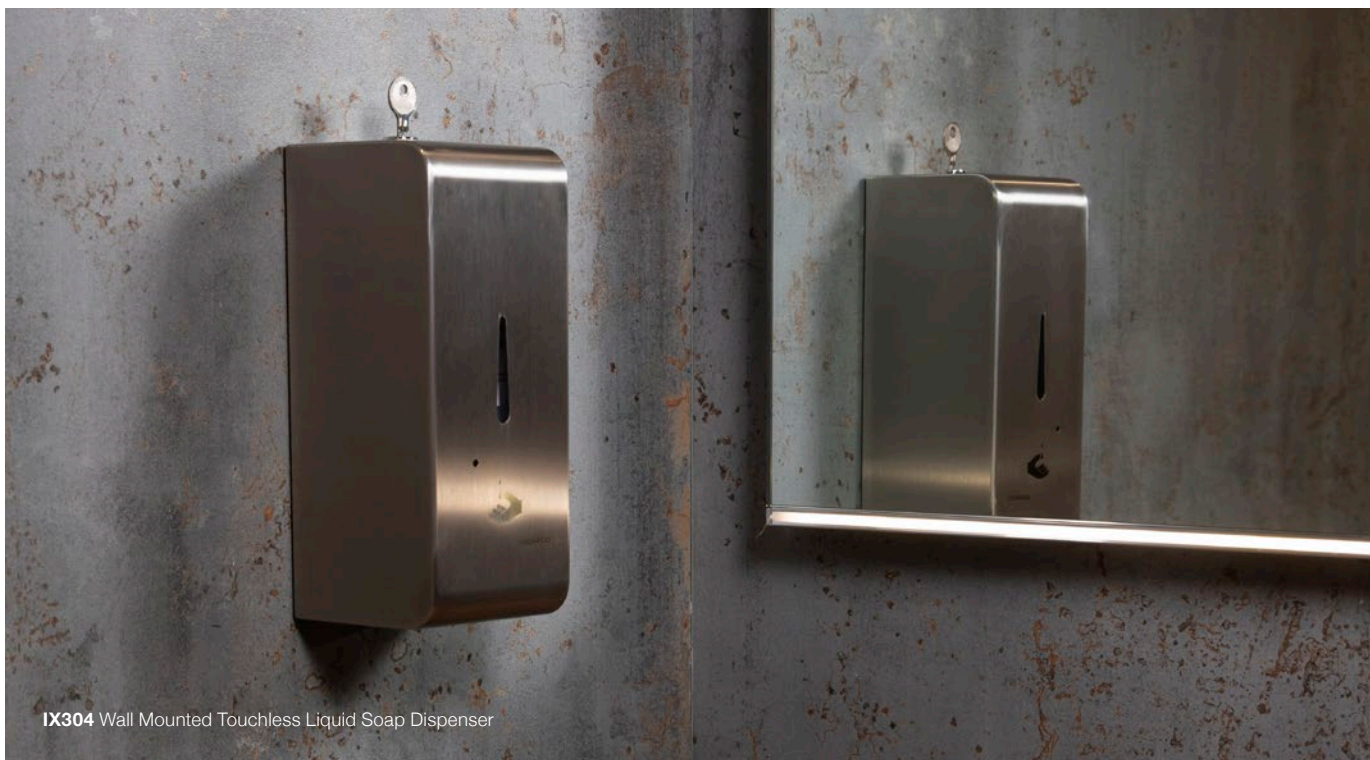

Code	Finish	฿	US\$
DBC-DS322-L-150-1-SS	Brushed Stainless Steel	4195.00	1143.00

**Elements**

Wall Mounted Touchless Liquid Soap Dispenser  
800 ml  
Battery Operated  
108.2 x 107 x 270 mm

Code	Finish	฿	US\$
DBC-BC960-SS	Stainless Steel	1680.00	458.00