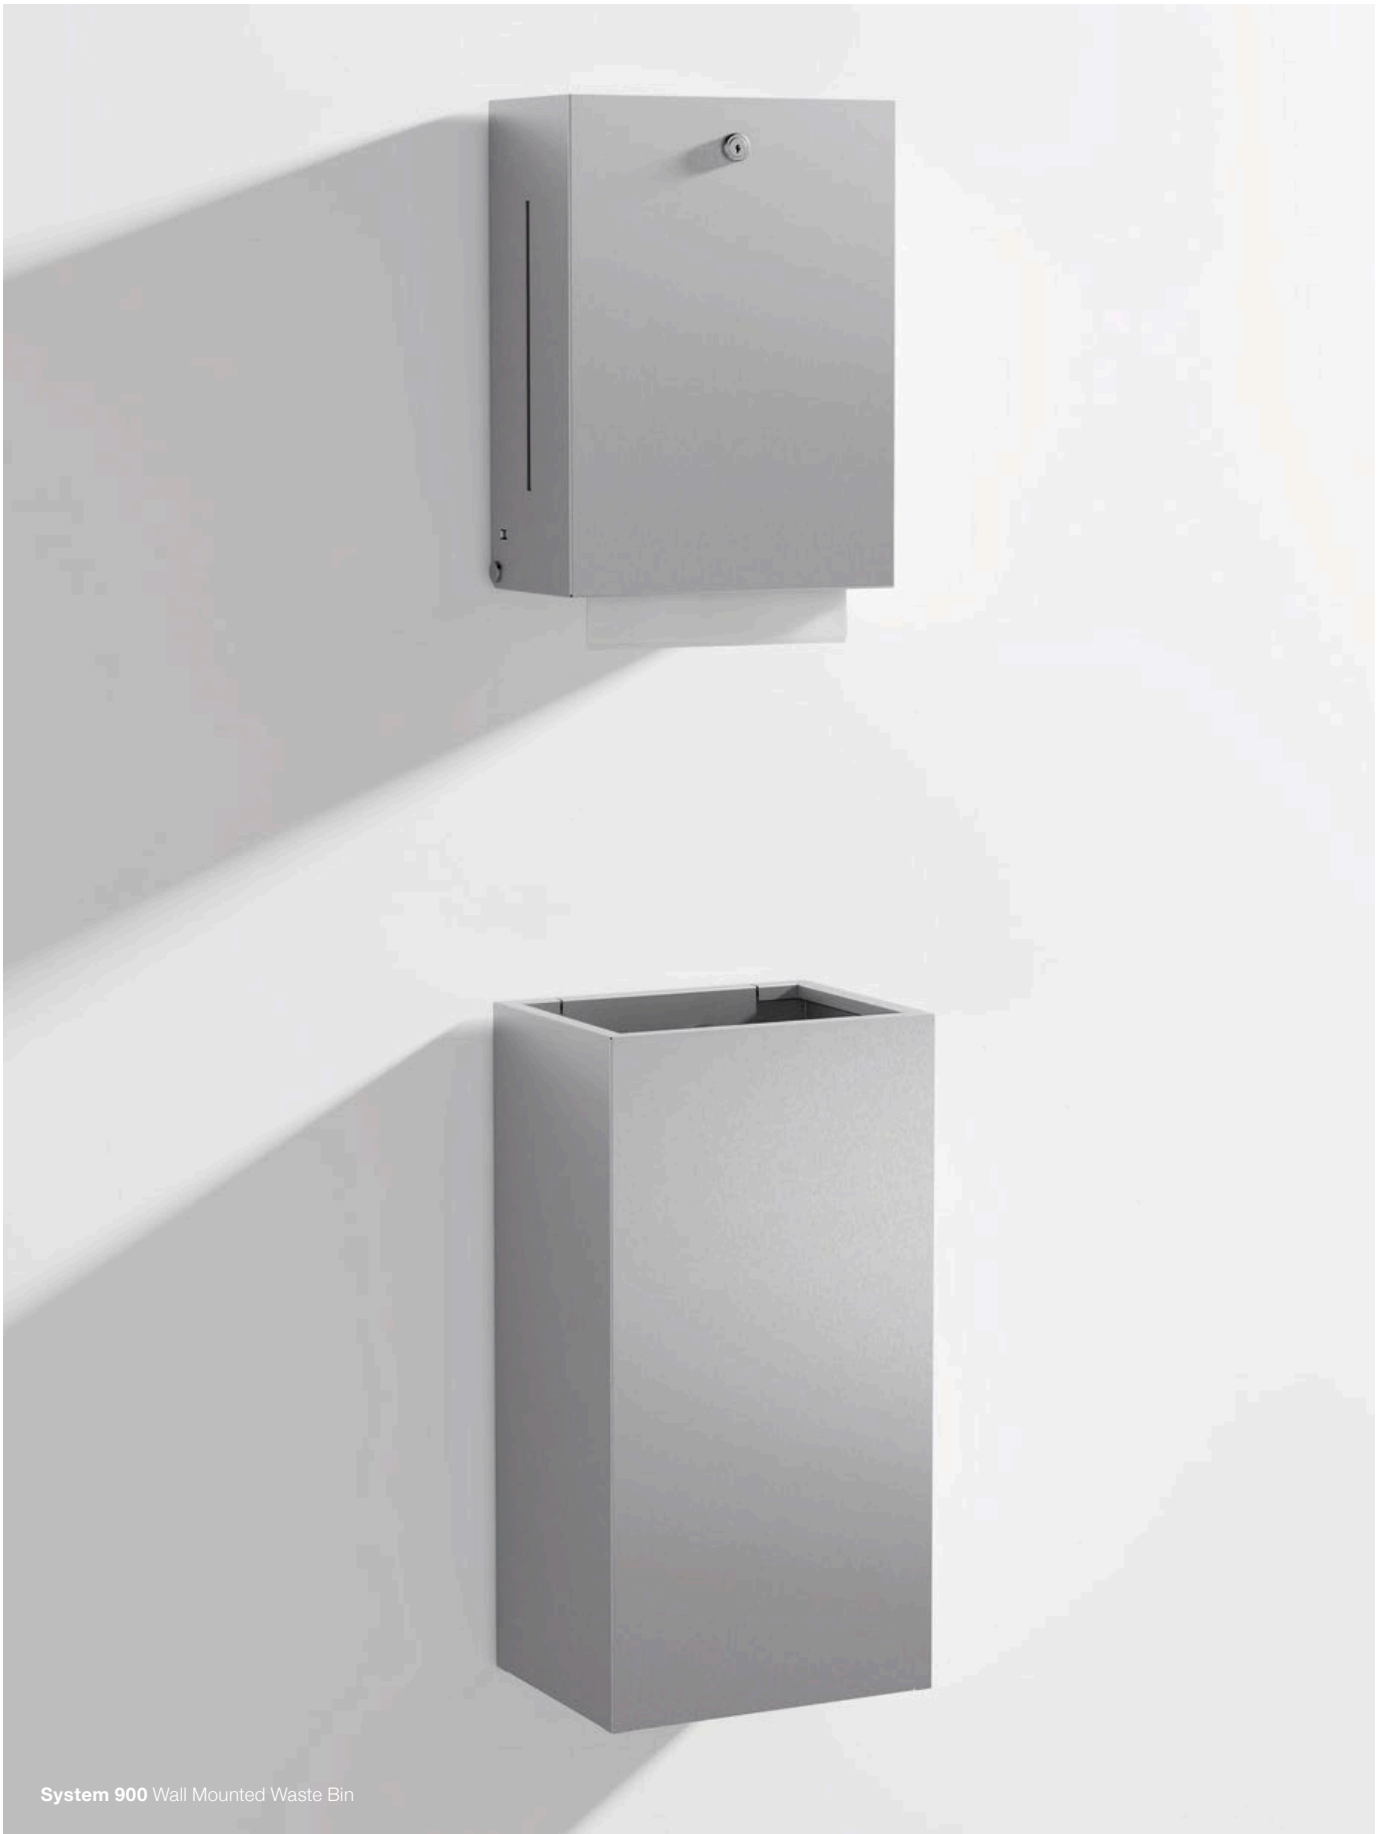

System 900 Wall Mounted Waste Bin