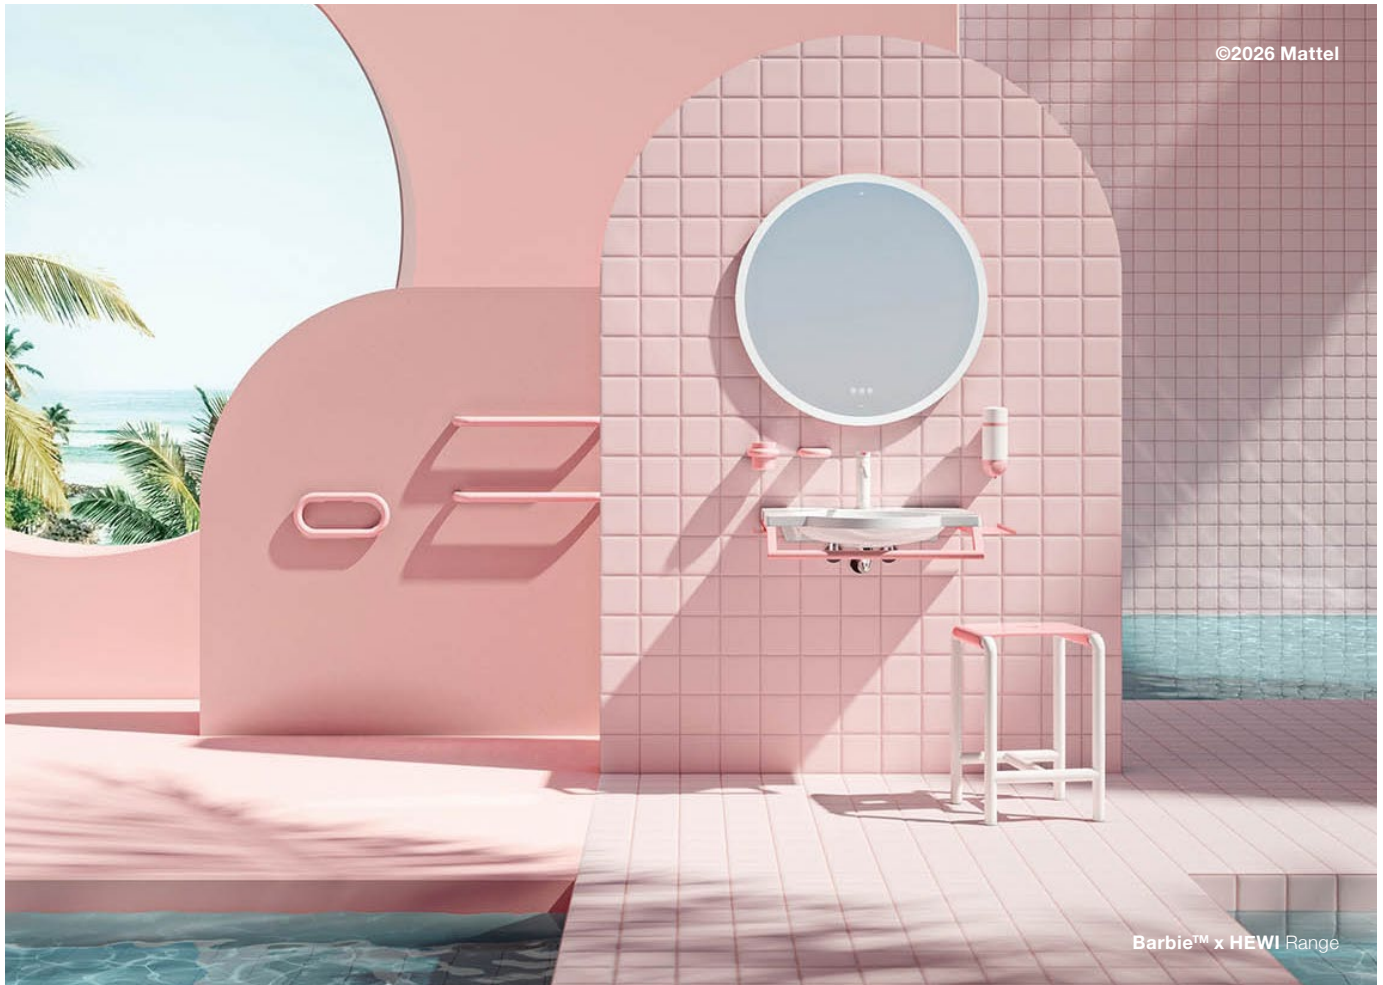

Barbie™ x HEWI
Illuminated LED Mirror
Dia. 754 mm

Code	Finish	₹	US$
HWI-B477-027	Pale Pink	7675.00	2091.00

Barbie™ x HEWI
Wall Mounted Liquid Soap Dispenser
500 ml
76 x 119 x 214 mm

Code	Finish	₹	US$
HWI-B477-020	Pale Pink/White	1385.00	377.00

Barbie™ x HEWI
Wall Mounted Wash Basin
without Overflow
733 x 550 x 100 mm

Code	Finish	₹	US$
HWI-B801-012	Pale Pink/White	8000.00	2180.00

Barbie™ x HEWI
Freestanding Stool
345 x 336 x 507 mm

Code	Finish	₹	US$
HWI-B801-007	Pale Pink/White	3010.00	820.00