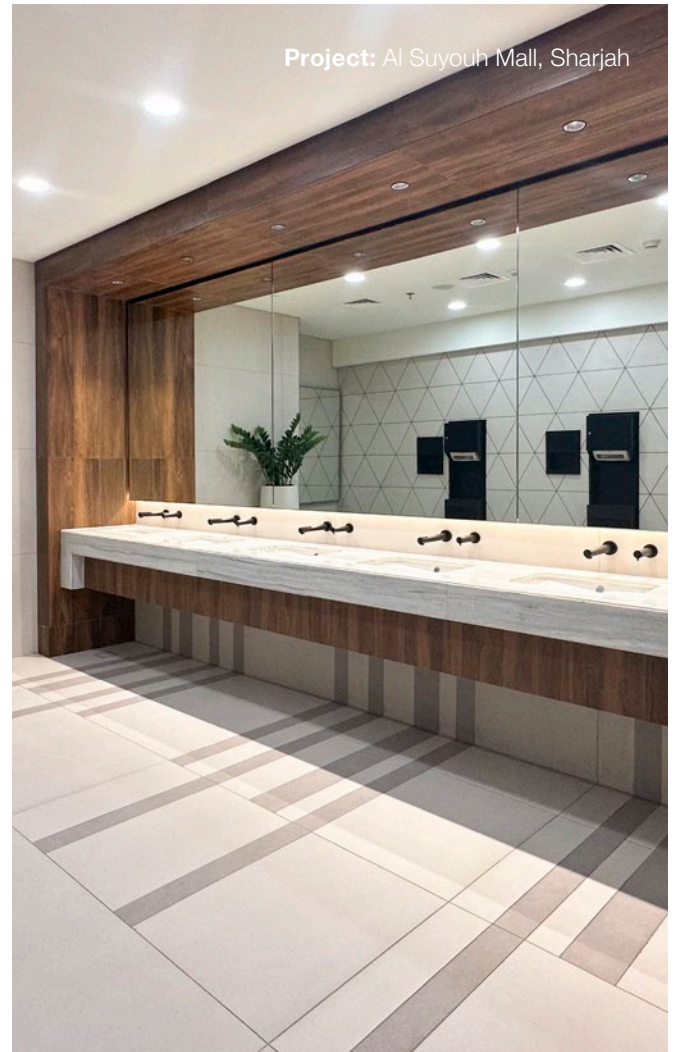

Our washroom solutions are designed to transcend basic functionality, serving as a comprehensive ecosystem where intelligent engineering, sustainable performance, and refined aesthetics converge. By integrating these core pillars, we deliver environments that are not only impeccably clean and dependable but also remarkably effortless to maintain, even in the highest-traffic settings.

Completely transform any washroom into a space defined by a harmonious balance of sleek, contemporary design and future-ready innovation. At the heart of the range is advanced sensor technology, meticulously housed within a minimalist form factor. This creates a fully touchless, intuitive experience that significantly enhances hygiene standards while simultaneously optimising water consumption through precision flow control.

Every component is crafted from premium, high-grade materials and engineered for enduring durability, ensuring the system can withstand the rigors of heavy daily use without compromising its visual appeal. Whether it is for high-end hospitality venues, corporate headquarters, or modern institutional facilities, our range of taps and mixers stands as the definitive choice for those seeking a superior, long-lasting washroom experience that supports both sustainability goals and a premium brand image.