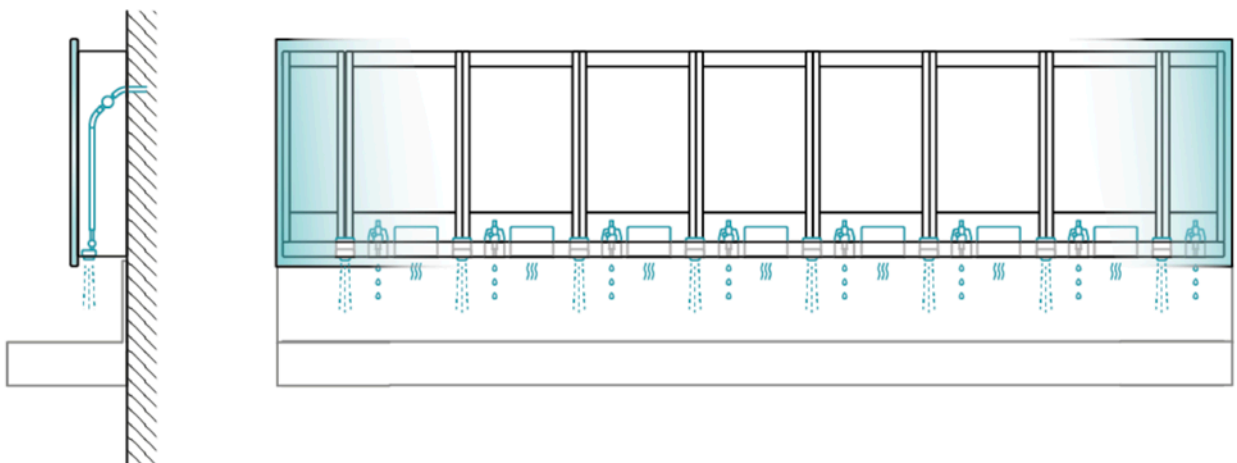

customised to your washroom needs

Special finishes are available on request. Please speak to your sales representative for further assistance.