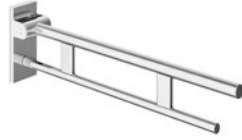

System 900 Mobile Solution

Foldable Grab Bar
with Mounting Plate and Cover
Stainless Steel Grade 304
without Fixing Kit
101 x 762 x 210 mm

Code	Finish	₱	US$
HWI-900-99-004-40	Chrome	4845.00	1320.00
HWI-900-99-004-XA	Brushed Stainless Steel	3865.00	1053.00
HWI-900-99-004-60-DC	Matt Black	4410.00	1202.00
HWI-900-99-004-70-LP	Brushed Brass	7270.00	1981.00

System 900

Foldable Grab Bar
with Toilet Roll Holder
Stainless Steel Grade 304
without Fixing Kit
101 x 762 x 210 mm