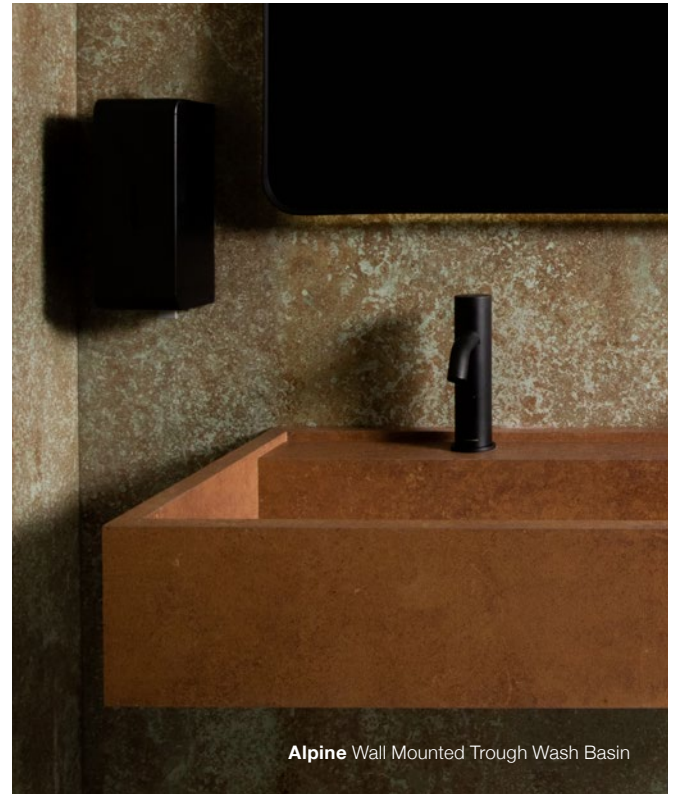

Recommended Waste
BDP-WBB-300-UB-

800 x 505 x 185 mm

Code	Finish	₪	US$
BDS-ALP-TRO-L080-SA	Sand Matt	7260.00	1978.00
BDS-ALP-TRO-L080-COR	Oxide Corten Matt	7260.00	1978.00

1200 x 505 x 185 mm

BDS-ALP-TRO-L120-SA	Sand Matt	9525.00	2595.00
BDS-ALP-TRO-L120-COR	Oxide Corten Matt	9525.00	2595.00

1600 x 505 x 185 mm

BDS-ALP-TRO-L160-SA	Sand Matt	11800.00	3215.00
BDS-ALP-TRO-L160-COR	Oxide Corten Matt	11800.00	3215.00

2000 x 505 x 185 mm

BDS-ALP-TRO-L200-SA	Sand Matt	14060.00	3831.00
BDS-ALP-TRO-L200-COR	Oxide Corten Matt	14060.00	3831.00

Required Fixing Kit for Trough Wash Basin with Tap Ledge
2x BFK-BASIN-KIT for 800 mm
4x BFK-BASIN-KIT for 1200 / 1600 / 2000 mm

Alpine

Wall Mounted Trough Sloped Wash Basin
with Waste Cover
without Tap Ledge
without Overflow

Recommended Waste
BDP-WBB-300-UB-

600 x 485 x 200 mm

Code	Finish	₪	US$
BDS-ALP-TRO-S060-SA	Sand Matt	7150.00	1948.00
BDS-ALP-TRO-S060-COR	Oxide Corten Matt	7150.00	1948.00

1200 x 485 x 200 mm

BDS-ALP-TRO-S120-SA	Sand Matt	12320.00	3357.00
BDS-ALP-TRO-S120-COR	Oxide Corten Matt	12320.00	3357.00

1800 x 485 x 200 mm

BDS-ALP-TRO-S180-SA	Sand Matt	19580.00	5335.00
BDS-ALP-TRO-S180-COR	Oxide Corten Matt	19580.00	5335.00

Required Brackets for Trough Sloped Wash Basin without Tap Ledge
2x Brackets BDF-ALP-350-GY for 600 / 1200 mm
3x Brackets BDF-ALP-350-GY for 1800 mm

Alpine Wall Mounted Trough Wash Basin